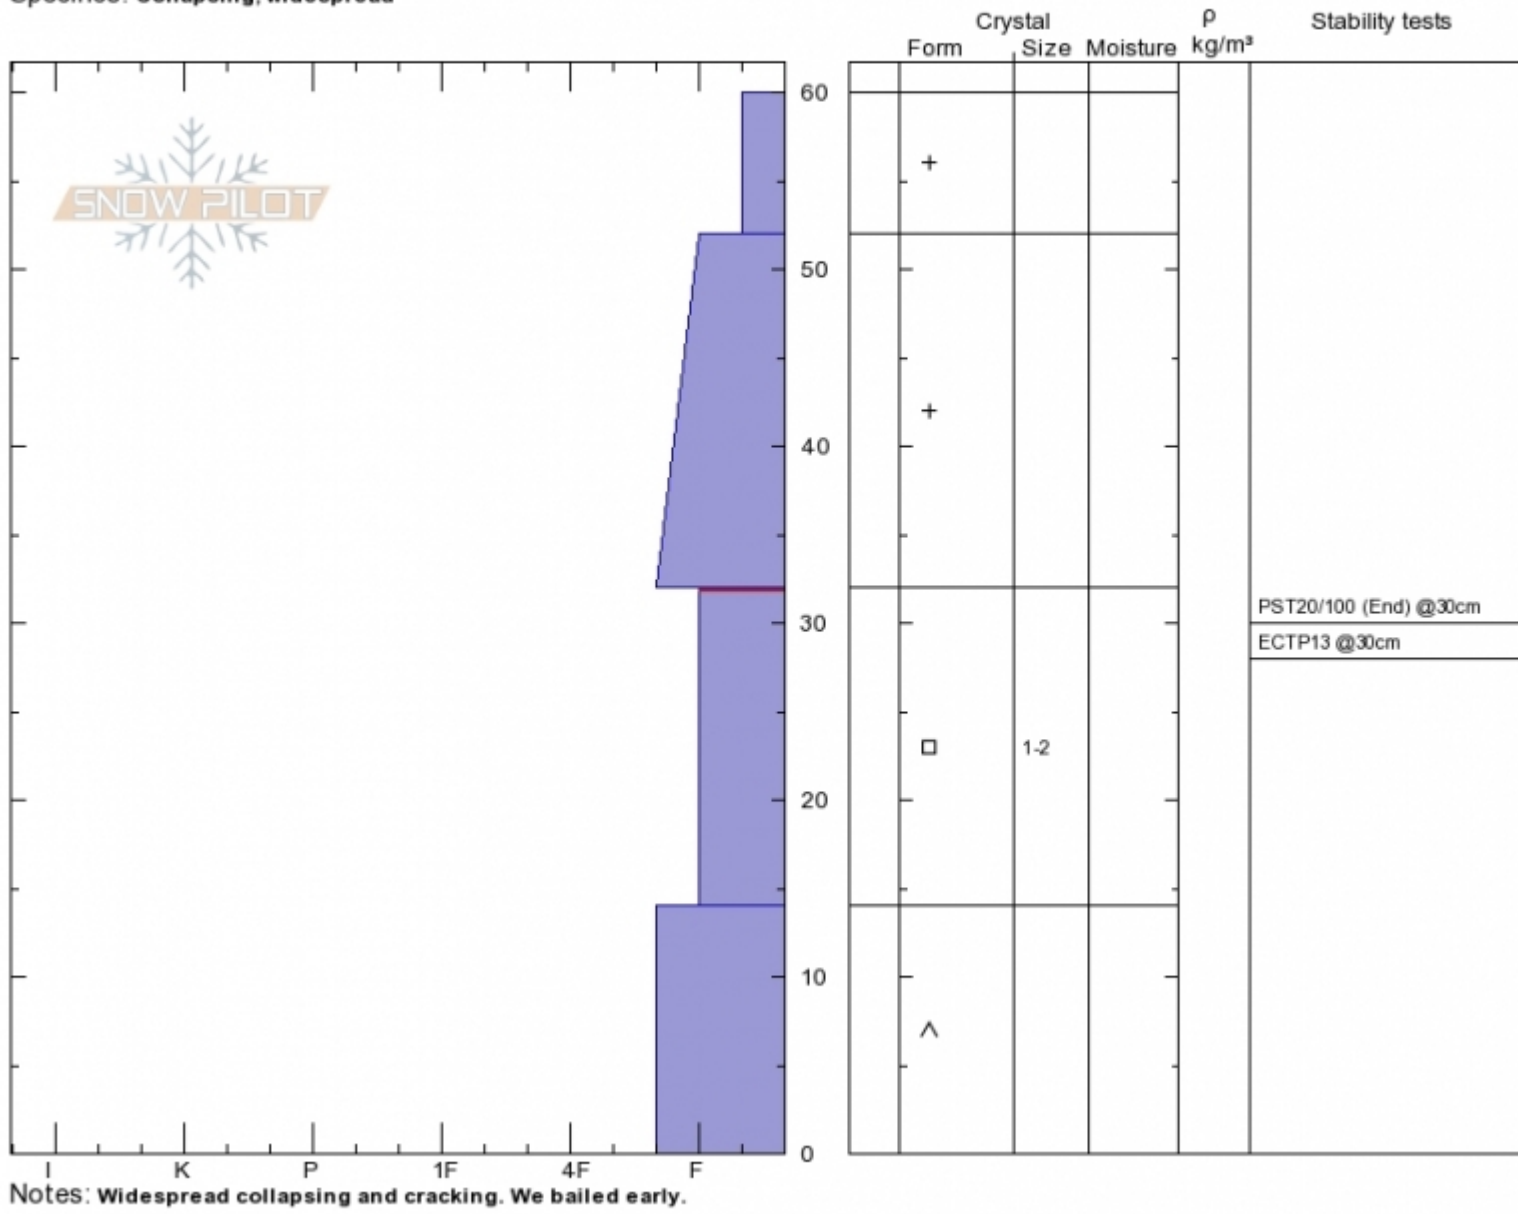

Mt Ellis, east
Gallatin Range-N
MT
 Elevation: **7500 ft**
 Aspect: **90°**
 Specifics: **Collapsing, widespread**

Eric Knoff
Tue Jan 1 11:15 2019
 Co-ord: **45.59086N, -110.95843W**
 Slope Angle: **35°**
 Wind Loading: **no**

Stability: **Very Poor**
 Air Temperature: **-10°C**
 Sky Cover: **FEW**
 Precipitation: **NO**
 Wind: **Calm**

HS60
 Stability Test Notes

Layer No
14-32: Pro

Advisory Region
 Northern Gallatin
 Northern Gallatin, 2019-01-02