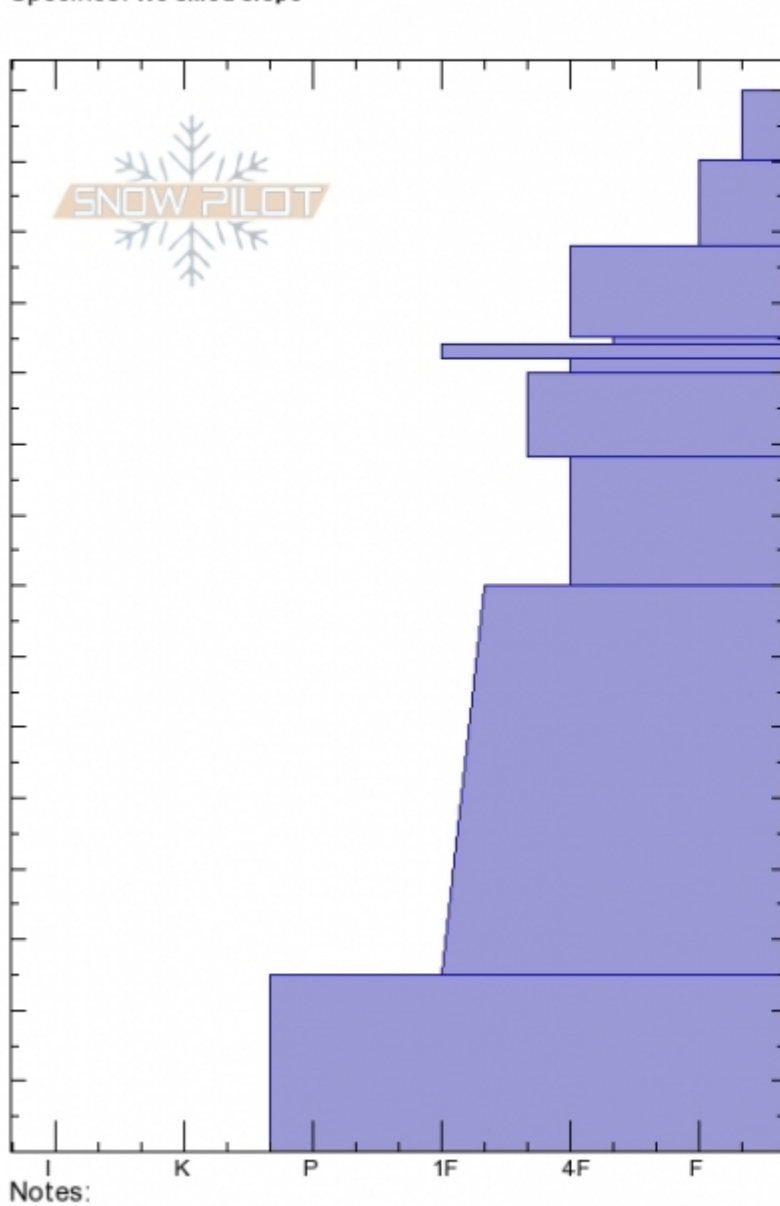

The Throne - 27 Dec
Bridger Range
MT
 Elevation: **8080 ft**
 Aspect: **93°**
 Specifics: **We skied slope**

Alex Marienthal
Thu Dec 27 11:39 2018
 Co-ord: **45.88420N, -110.94986W**
 Slope Angle: **30°**
 Wind Loading: **no**

Stability: **Good**
 Air Temperature: **-11°C**
 Sky Cover: **BKN**
 Precipitation: **S1**
 Wind: **Calm**

HS150
Stability Test Notes

Layer No

Crystal Form	Crystal Size	Moisture	ρ kg/m³	Stability tests
*				
+				
⊗				ECTN16 @115cm
□	0.5			
⊖				
⊖	1-1.5			
⊙				