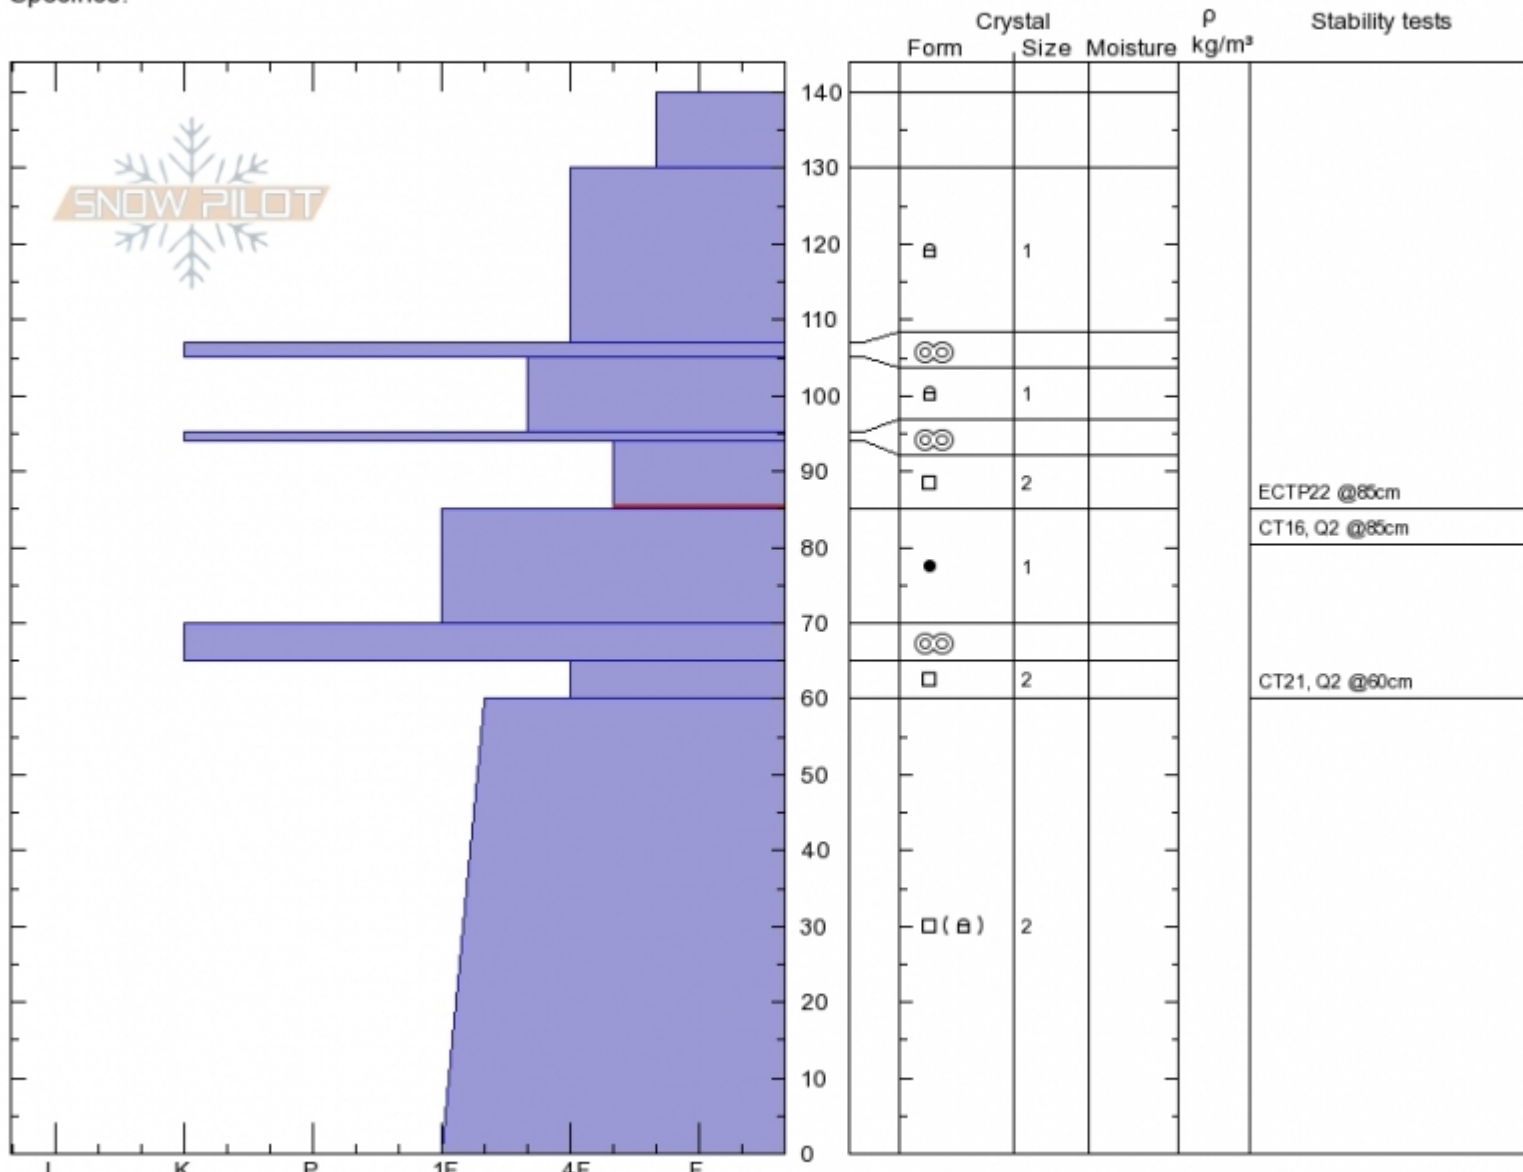

Rasta Chute
Beartooths
MT
 Elevation: **10130 ft**
 Aspect: **210°**
 Specifics:

Doug Chabot-Admin
Wed Dec 26 14:20 2018
 Co-ord: **45.67134N, -109.94593W**
 Slope Angle: **35°**
 Wind Loading: **previous**

Stability: **Fair**
 Air Temperature: **-15°C**
 Sky Cover: **SCT**
 Precipitation: **NO**
 Wind: **Calm**

HS140
 Stability Test Notes

Layer No
85-94: Pr

Notes: Wind-loading was minor. We decided to not ski the slope because of the ECTP.