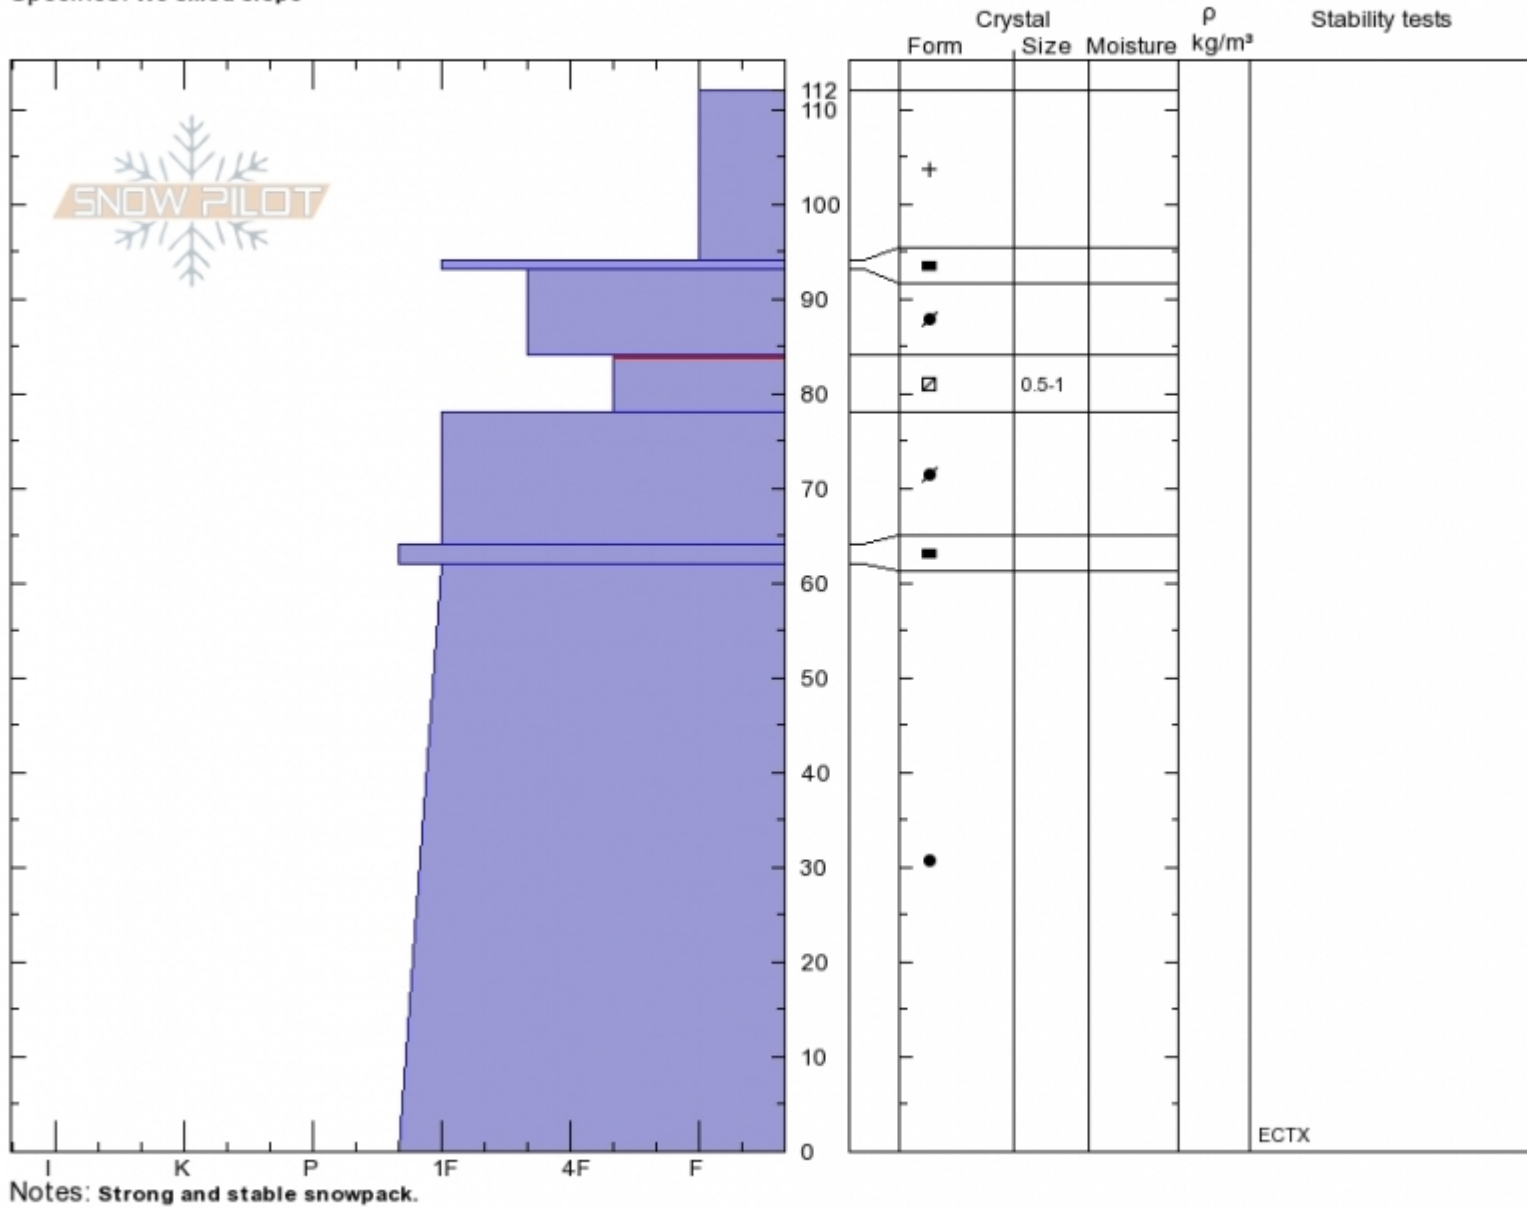

Divide Peak, SE
 Gallatin Range-N
 MT
 Elevation: 9000 ft
 Aspect: 140°
 Specifics: We skied slope

Eric Knoff
 Wed Dec 26 12:30 2018
 Co-ord: 45.40233N, -110.96946W
 Slope Angle: 26°
 Wind Loading: no

Stability:
 Air Temperature: -10°C
 Sky Cover: BKN
 Precipitation: S-1
 Wind: W Light Breeze

HS112
 Stability Test Notes

Layer No
 78-84: Pr

Advisory Region
 Northern Gallatin
 Longitude
 -110.97W
 Latitude
 45.40N
 Northern Gallatin, 2018-12-27