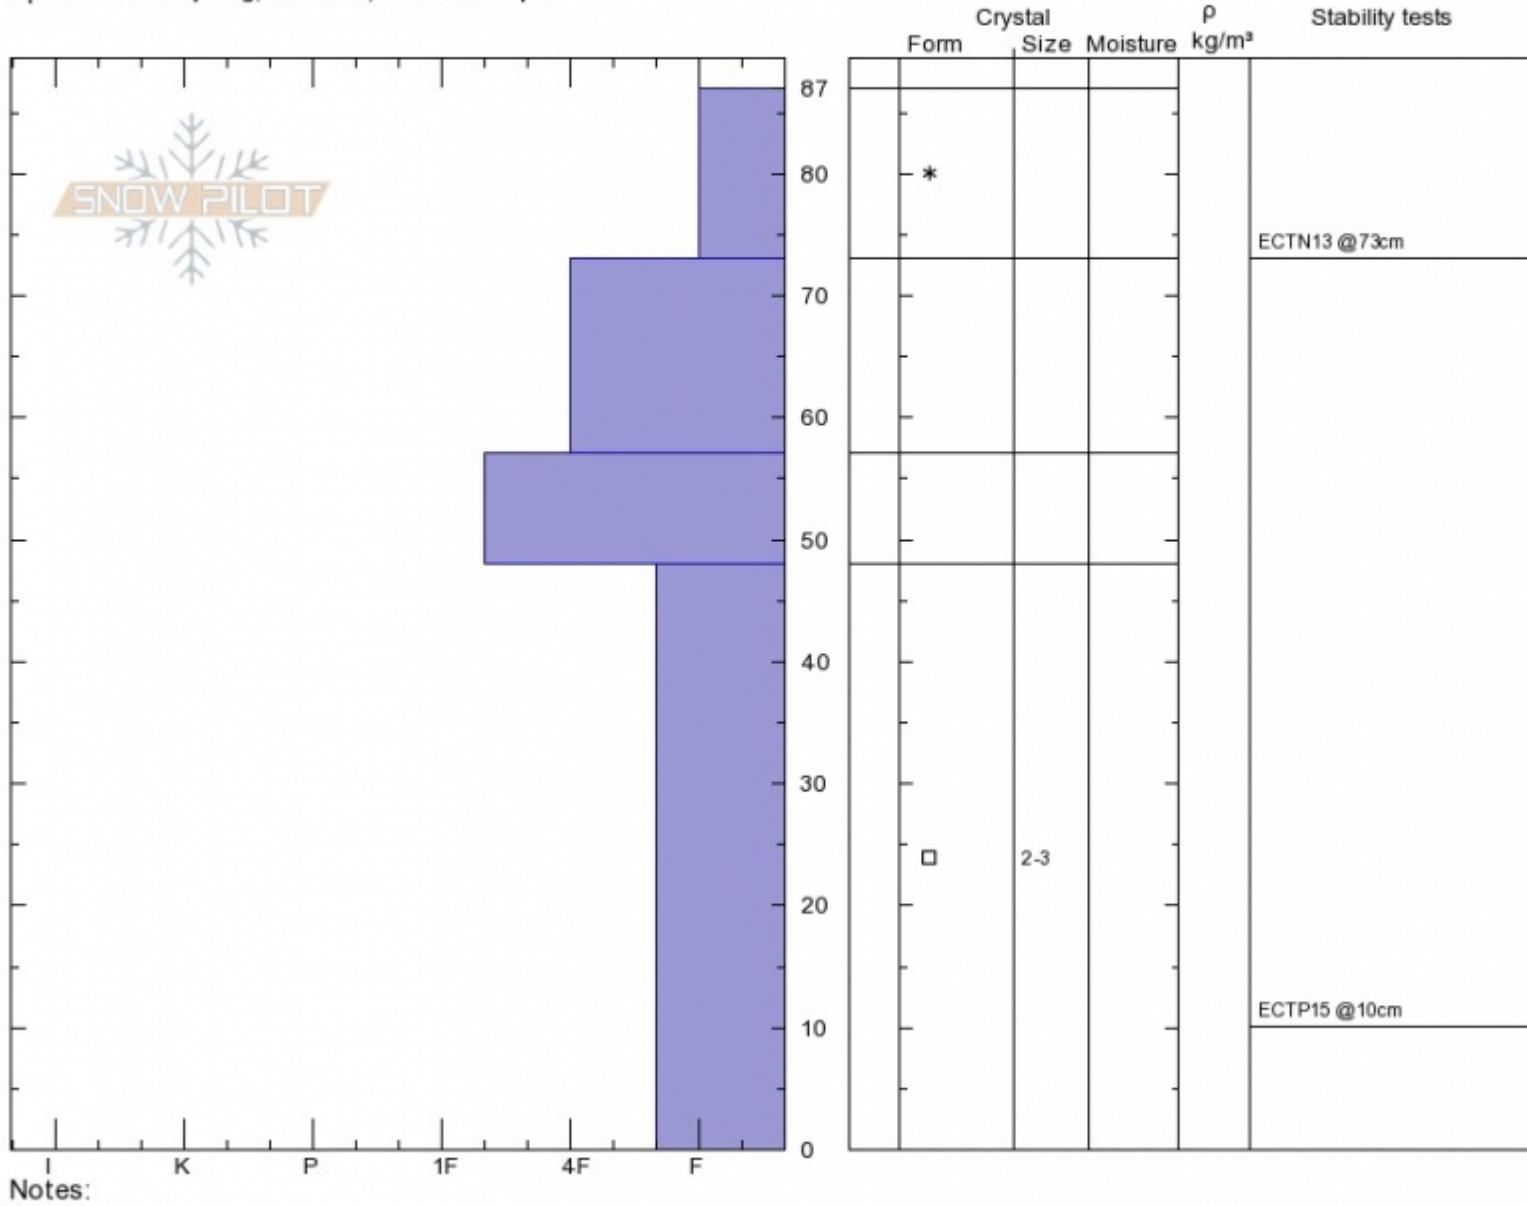

**Bacon Rind**  
**Madison Range-S**  
**MT**  
 Elevation: **8800 ft**  
 Aspect: **90°**  
 Specifics: **Collapsing, localized; We skied slope**

**Spencer Jonas**  
**Sat Dec 22 11:00 2018**  
 Co-ord:  
 Slope Angle: **26°**  
 Wind Loading: **no**

Stability:  
 Air Temperature:  
 Sky Cover: **FEW**  
 Precipitation:  
 Wind: **Calm**

**HS87 PF87**  
**Stability Test Notes**

Layer No

Advisory Region  
 Southern Madison

**Avalanche Details:** [Collapsing, "whumphs" at Bacon Rind](#)

**Forecast link:** [GNFAC Avalanche Forecast for Sun Dec 23, 2018](#)

Southern Madison, 2018-12-22