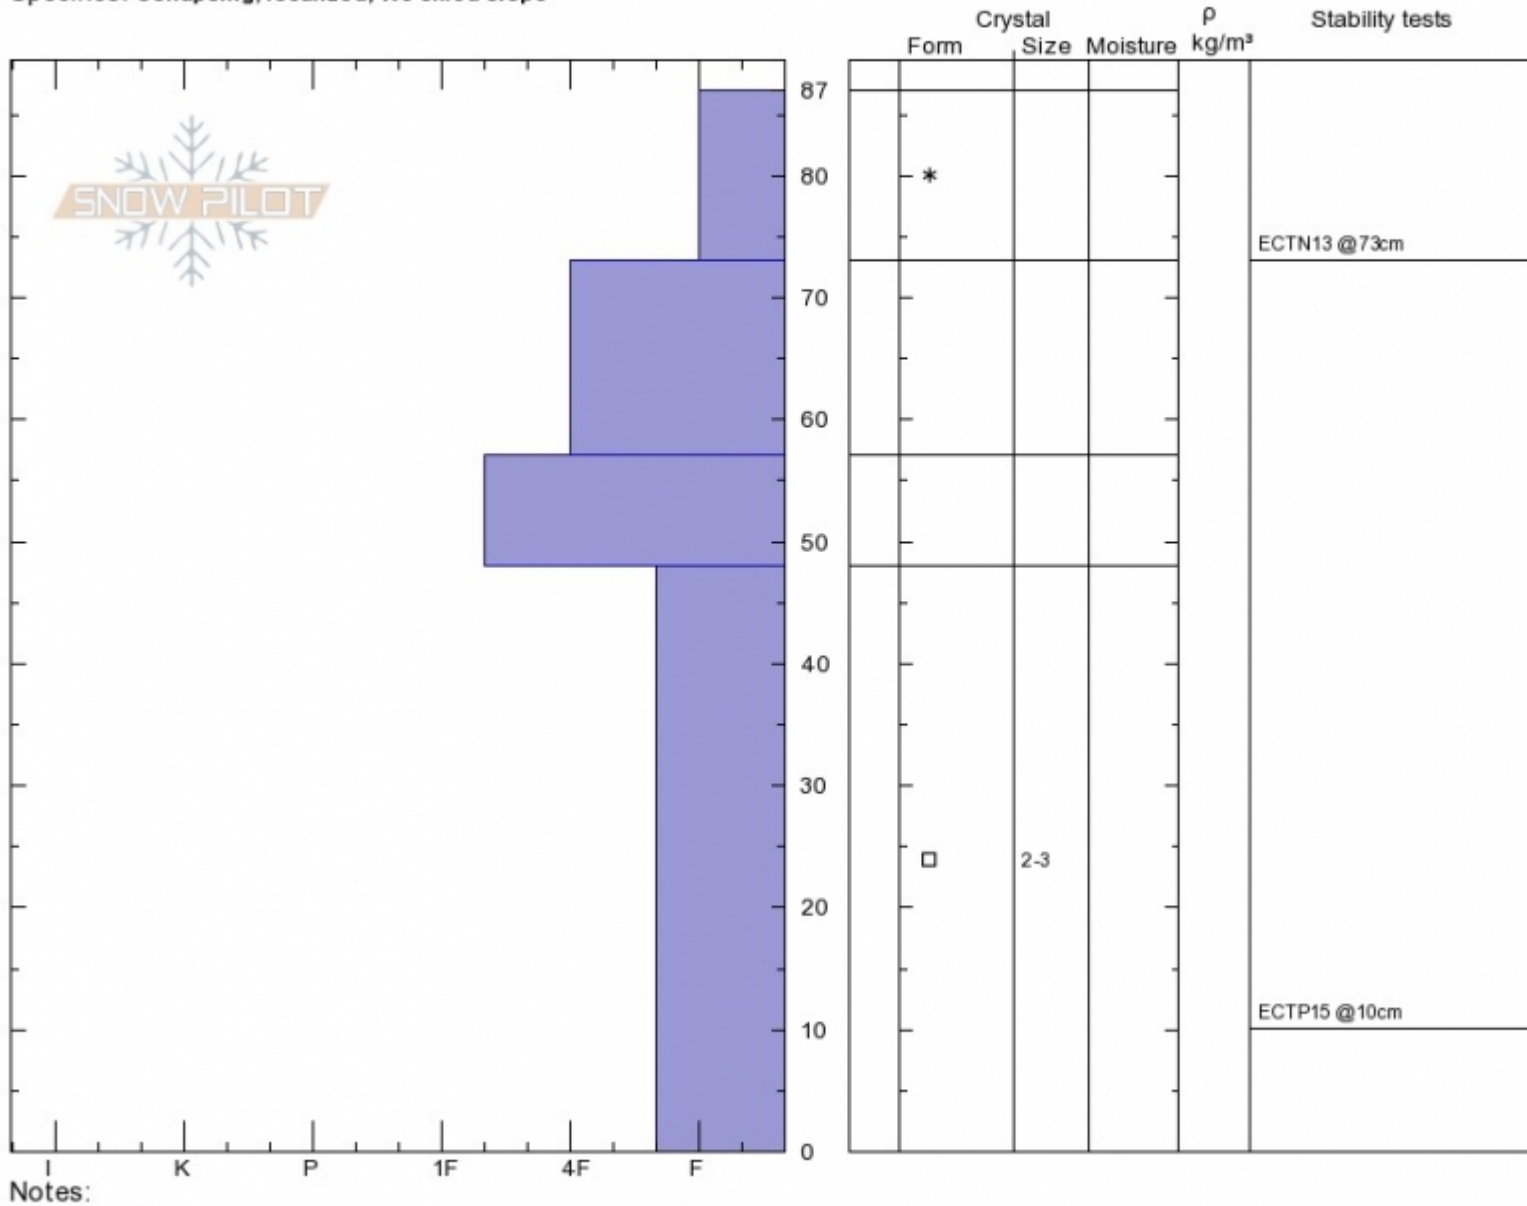

**Bacon Rind**  
**Madison Range-S**  
**MT**  
 Elevation: **8800 ft**  
 Aspect: **90°**  
 Specifics: **Collapsing, localized; We skied slope**

**Spencer Jonas**  
**Sat Dec 22 11:00 2018**  
 Co-ord:  
 Slope Angle: **26°**  
 Wind Loading: **no**

Stability:  
 Air Temperature:  
 Sky Cover: **FEW**  
 Precipitation:  
 Wind: **Calm**

**HS87 PF87**  
**Stability Test Notes**

Layer No

Advisory Region  
 Southern Madison

**Avalanche Details:** [Collapsing, "whumphs" at Bacon Rind](#)

**Forecast link:** [GNFAC Avalanche Forecast for Sun Dec 23, 2018](#)

Southern Madison, 2018-12-22