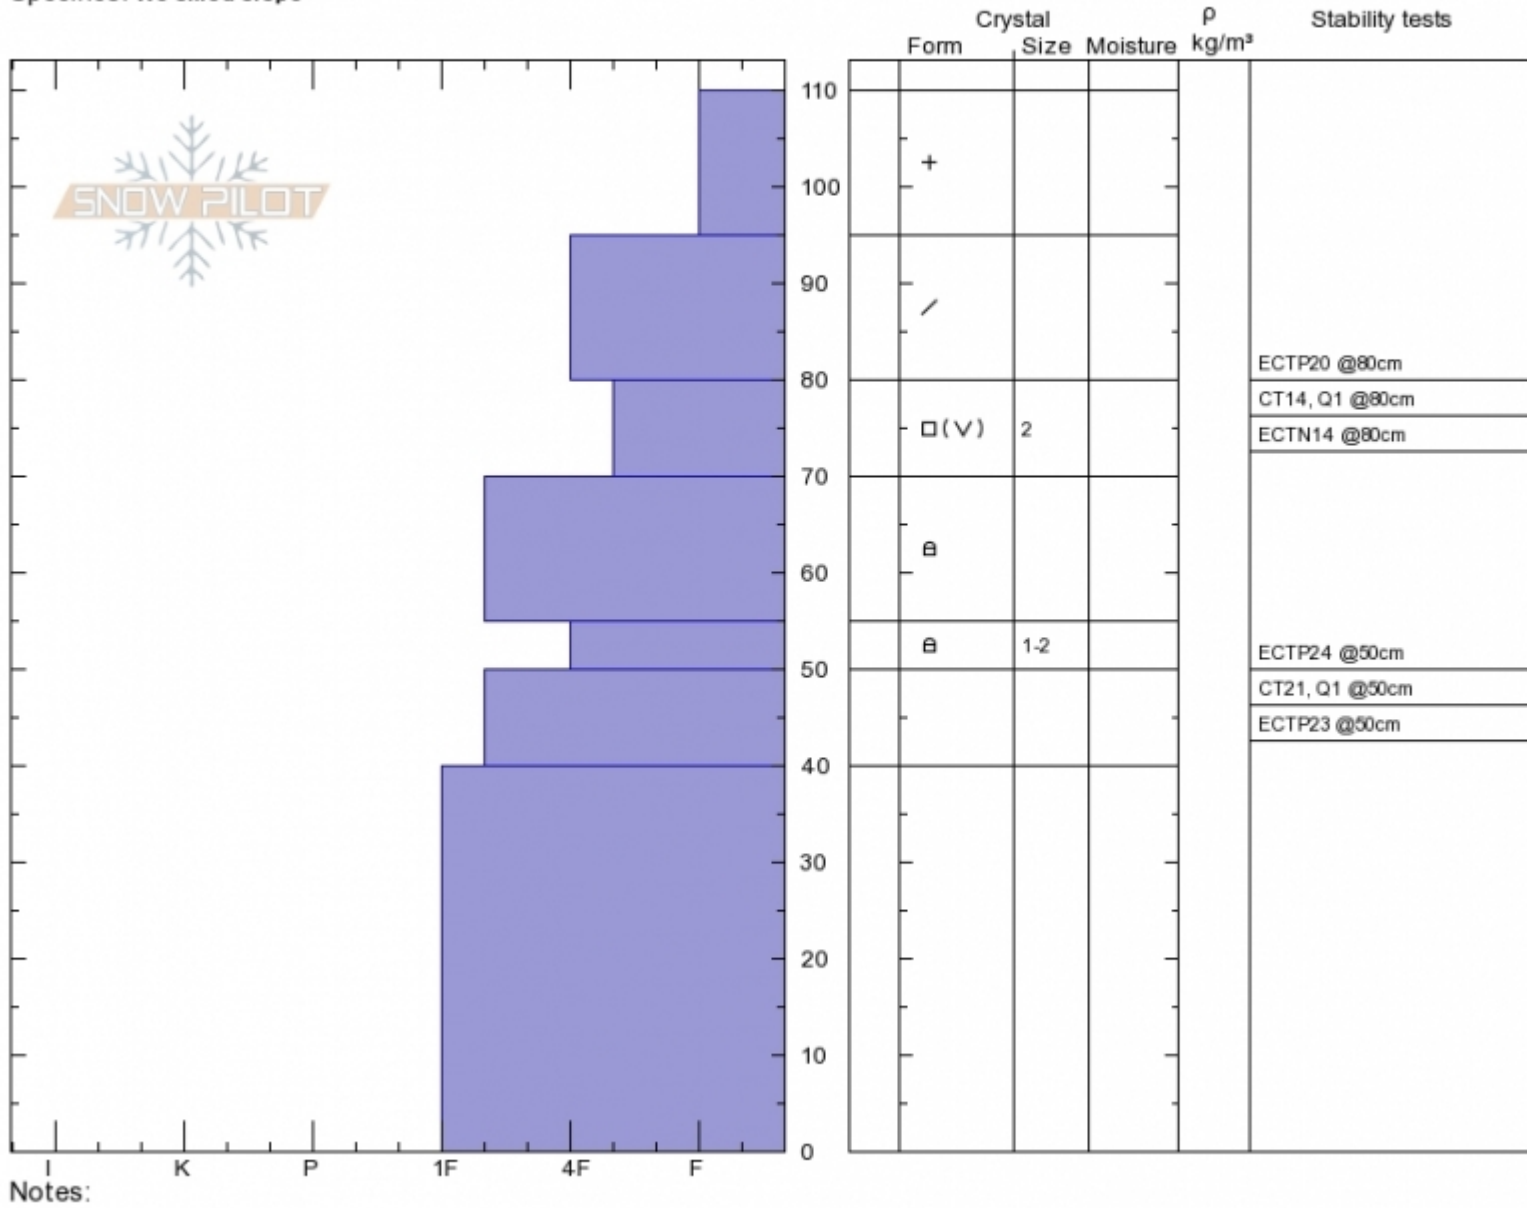

Wade's - Lulu Pass
 Cooke City
 MT
 Elevation: 9500 ft
 Aspect: 150°
 Specifics: We skied slope

Alex Marienthal
 Thu Dec 20 13:30 2018
 Co-ord: 45.06800N, -109.95224W
 Slope Angle: 23°
 Wind Loading: yes

Stability: Fair
 Air Temperature:
 Sky Cover: OVC
 Precipitation: S-1
 Wind: N Light Breeze

HS110
 Stability Test Notes

Layer No

Notes:
 Advisory Region
 Cooke City
 Longitude
 -109.95W
 Latitude
 45.07N
 Cooke City, 2018-12-22