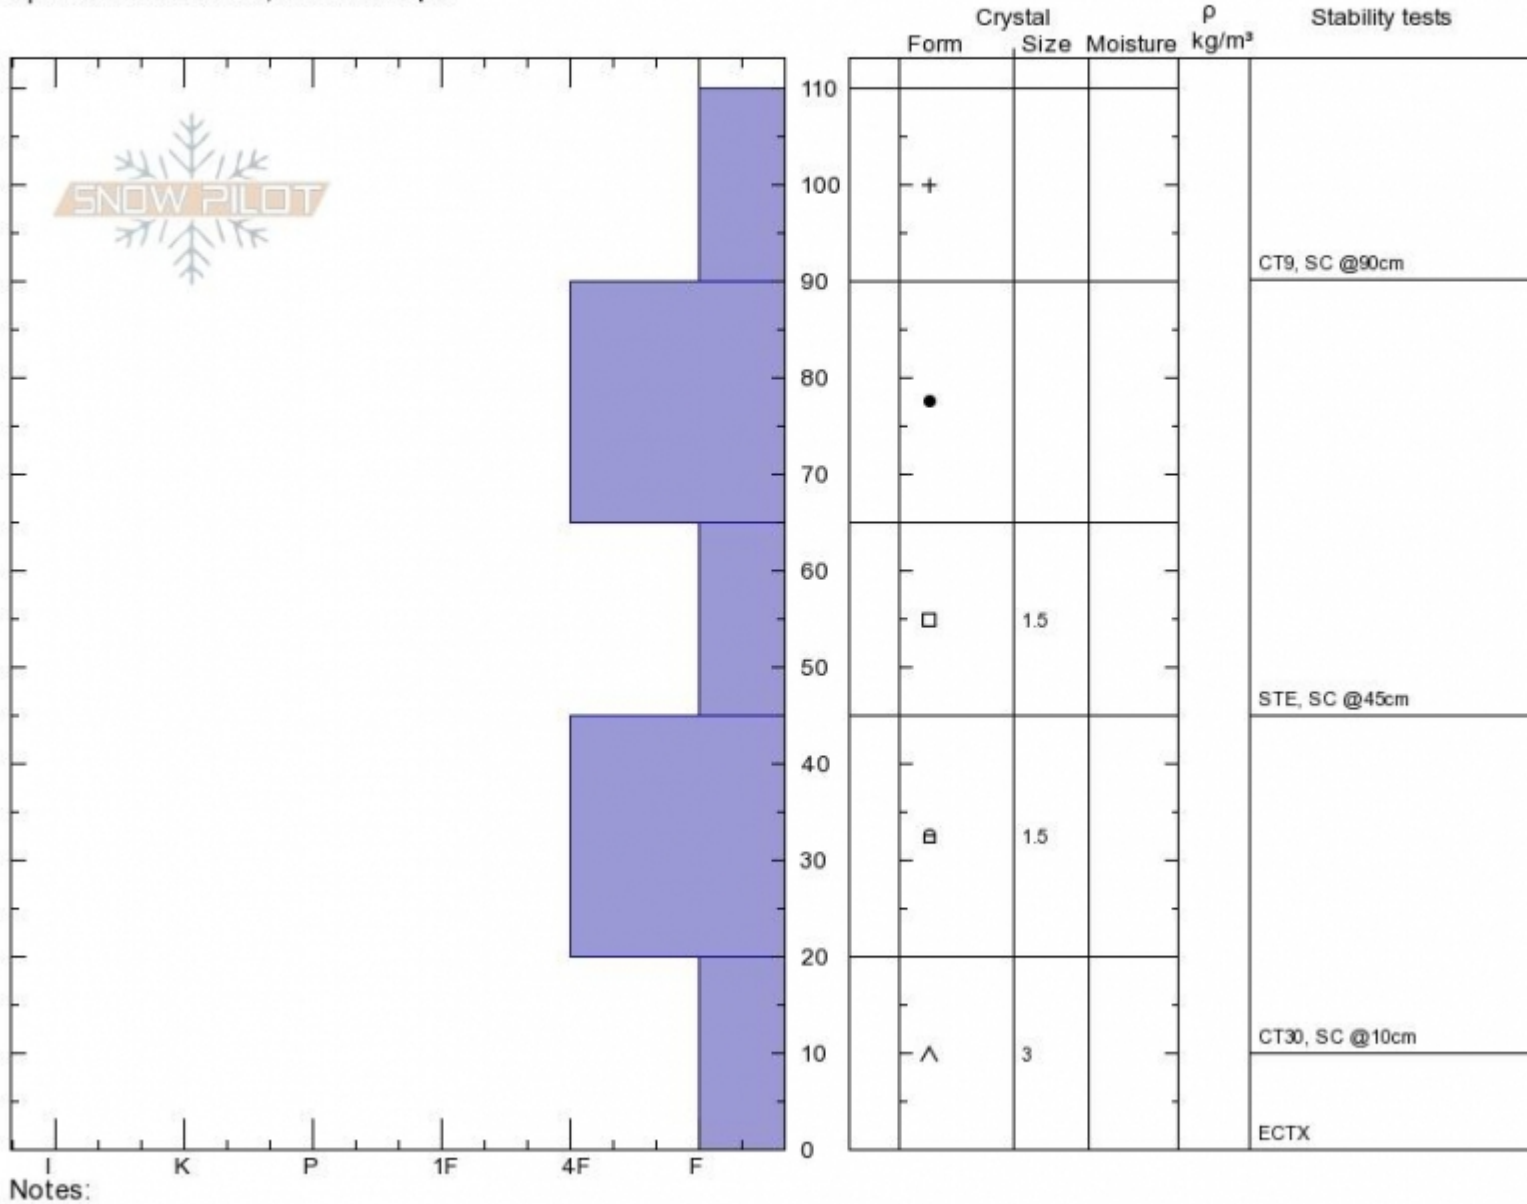

Republic Creek  
Cooke City  
MT

Elevation: 9800 ft  
Aspect: 240°

Specifics: Practice Pit; We skied slope

Logan DeMarcus

Wed Dec 19 10:00 2018

Co-ord: 44.98540N, -109.92520W

Slope Angle:

Wind Loading: no

Stability: **Good**

Air Temperature:

Sky Cover: **BKN**

Precipitation: **S-1**

Wind: **NW Calm**

HS110 PF60

Stability Test Notes

Layer No

0-20: Prob

Advisory Region  
Cooke City  
Longitude  
-109.93W  
Latitude  
44.99N  
Cooke City, 2018-12-20