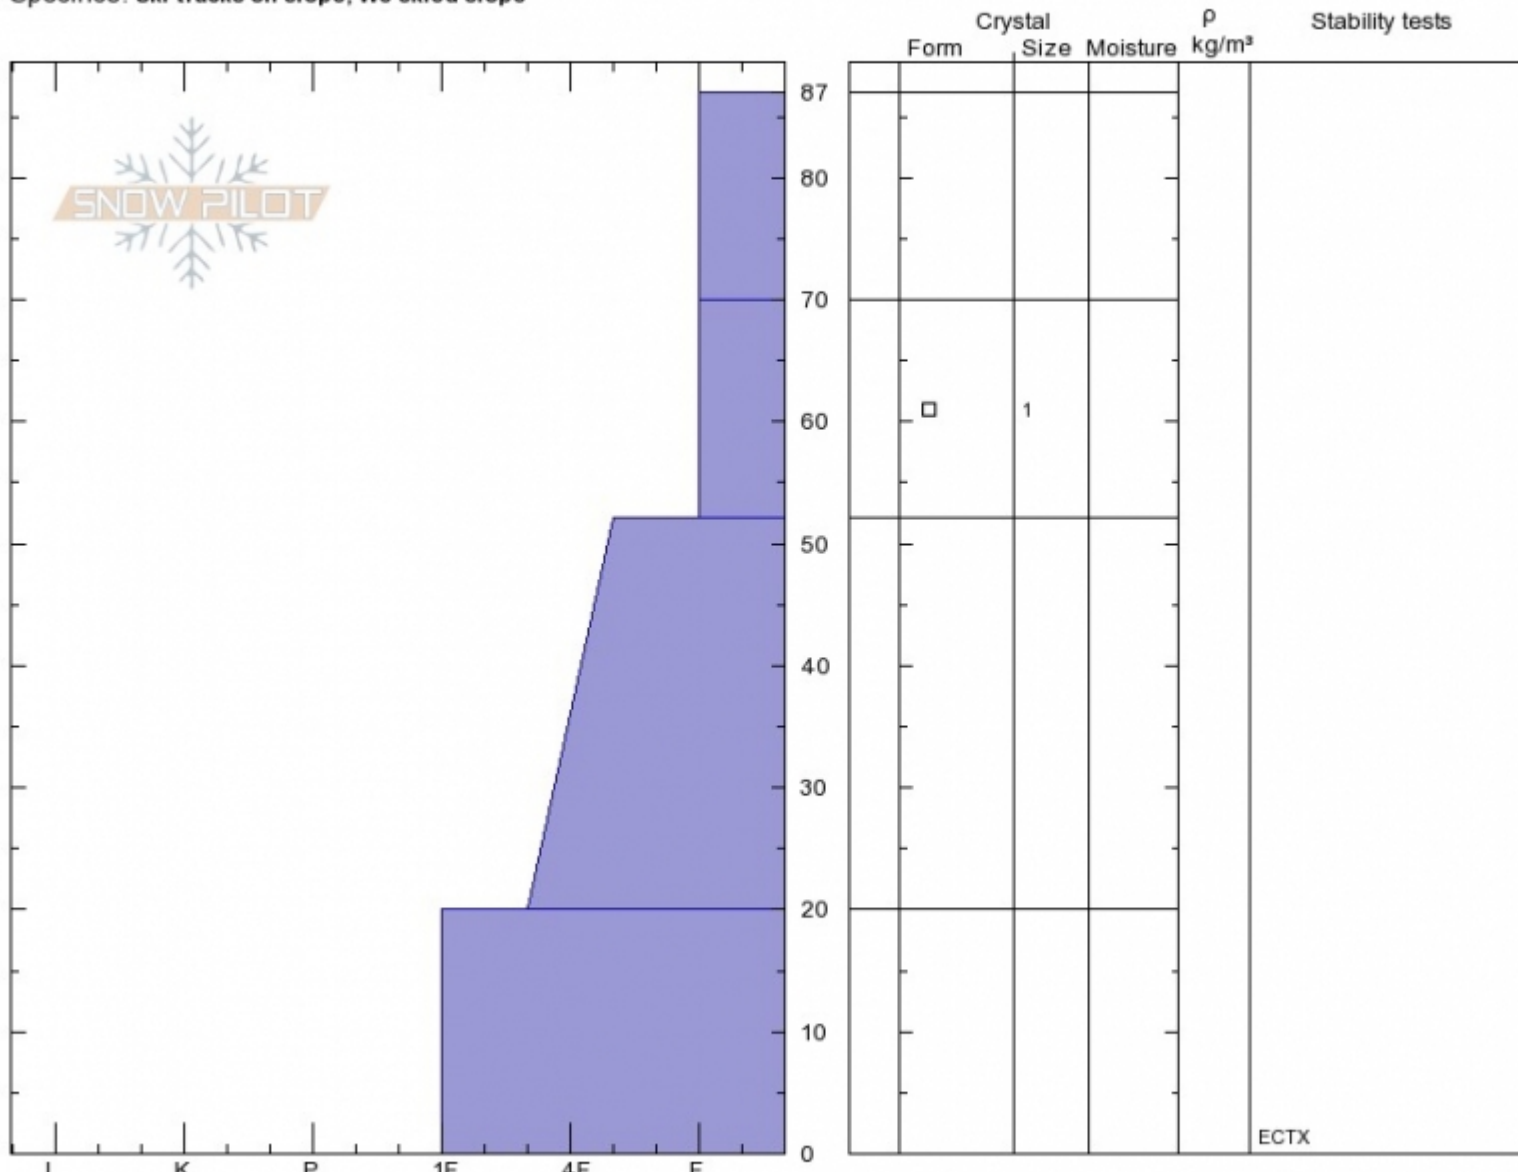

Bear Basin
Madison Range-N
MT
 Elevation: **8870 ft**
 Aspect: **90°**
 Specifics: **Ski tracks on slope; We skied slope**

Spencer Jonas
Wed Dec 19 13:00 2018
 Co-ord:
 Slope Angle: **25°**
 Wind Loading:

Stability:
 Air Temperature:
 Sky Cover: **BKN**
 Precipitation: **S-1**
 Wind:

HS87
 Stability Test Notes

Layer No
52-70: Pro

Notes: Pit dug in treed area, snow slightly shallower than open meadow areas