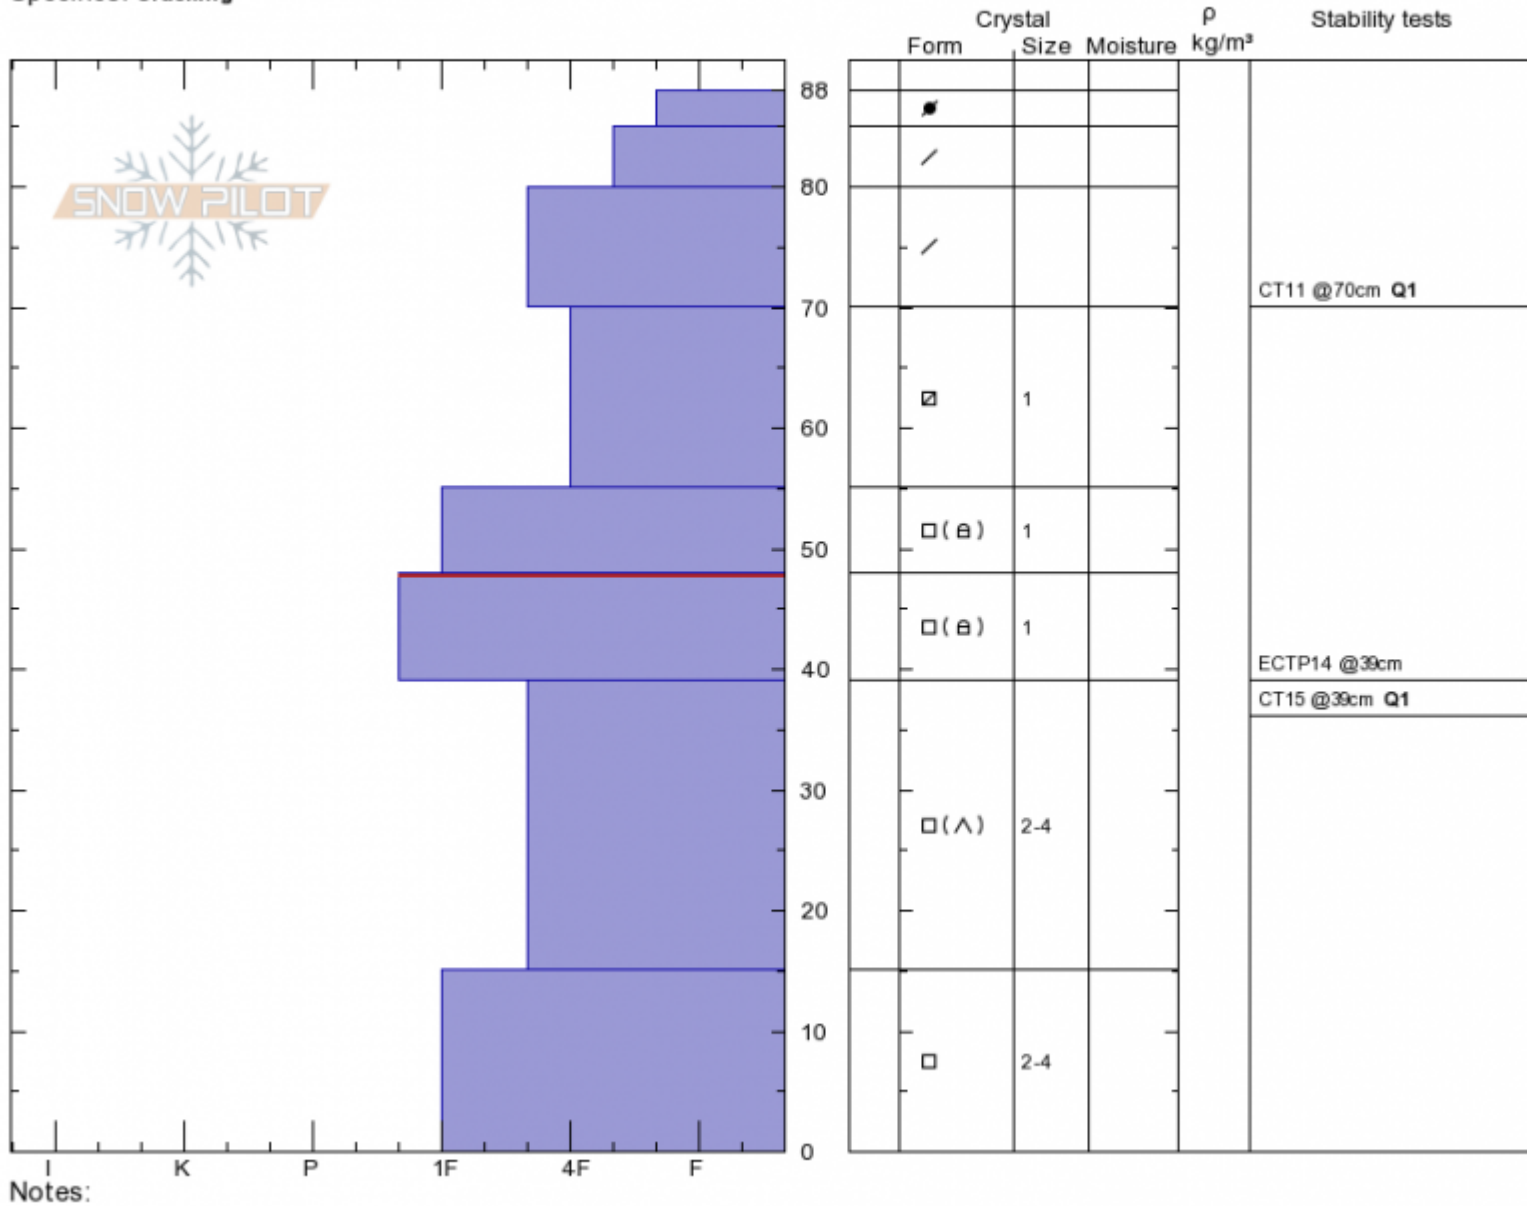

Ski Hill
Henry Mtns
MT
Elevation: 8100 ft
Aspect: 50°
Specifics: Cracking

Andrew Schauer
Tue Dec 18 10:45 2018
Co-ord: 44.70350N, -111.29728W
Slope Angle: 30°
Wind Loading: yes

Stability: Fair
Air Temperature: -4°C
Sky Cover: OVC
Precipitation: NO
Wind: W Moderate

HS88 PS15
Stability Test Notes
70: Q1
39: Q1

Layer No
39-48: Pr
0-15: icy

Advisory Region
Lionhead Range
Longitude
-111.30W
Latitude
44.70N
Lionhead Range, 2018-12-18