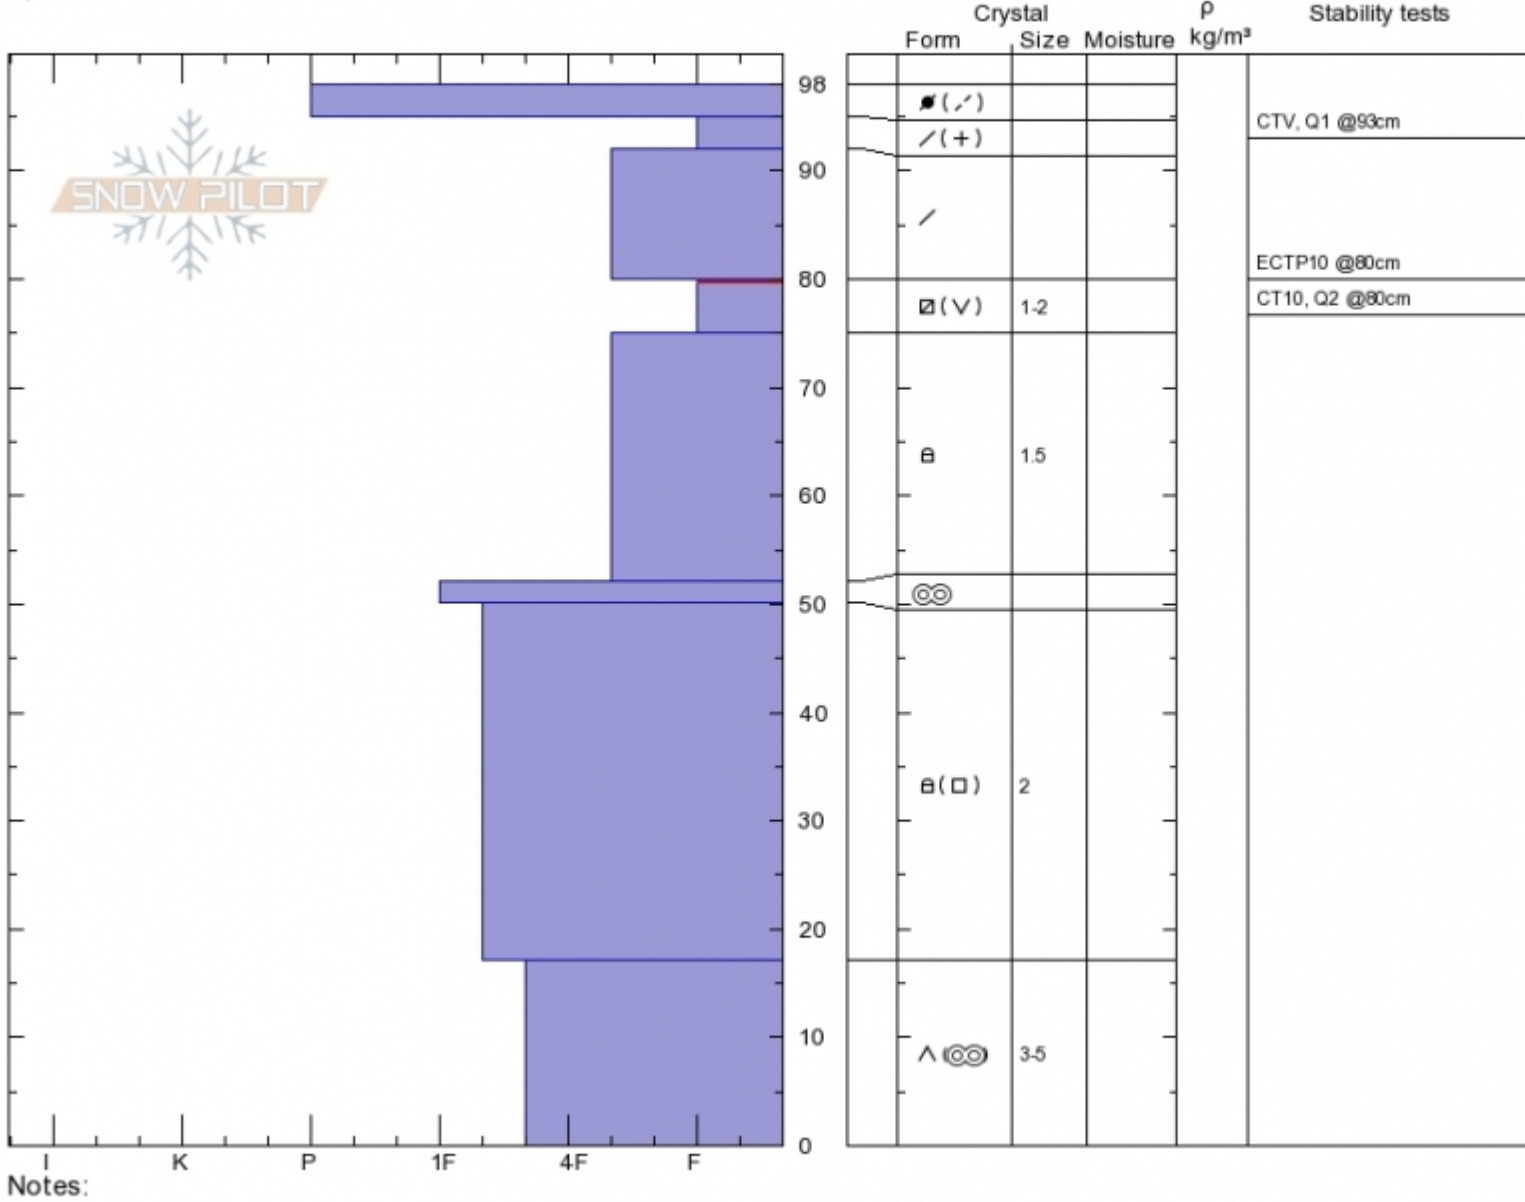

Second Yellow Mule
Madison Range-N
MT

Elevation: 9380 ft
Aspect: 45°

Alex Marienthal
Sun Dec 16 10:20 2018
Co-ord: 45.17730N, -111.40087W
Slope Angle: 30°
Wind Loading: yes

Stability: **Poor**
Air Temperature:
Sky Cover: **SCT**
Precipitation:
Wind: **Calm**

HS98
Stability Test Notes

Layer No
75-80: Pr
0-17: Icy r

Specifics: Cracking; Recent activity on similar slopes; Recent activity on different slopes; Snowmobile tracks on slope

Advisory Region
Northern Madison
Avalanche Details: [Snowmobiler triggered wind slab on Buck Ridge](#)
Northern Madison, 2018-12-16