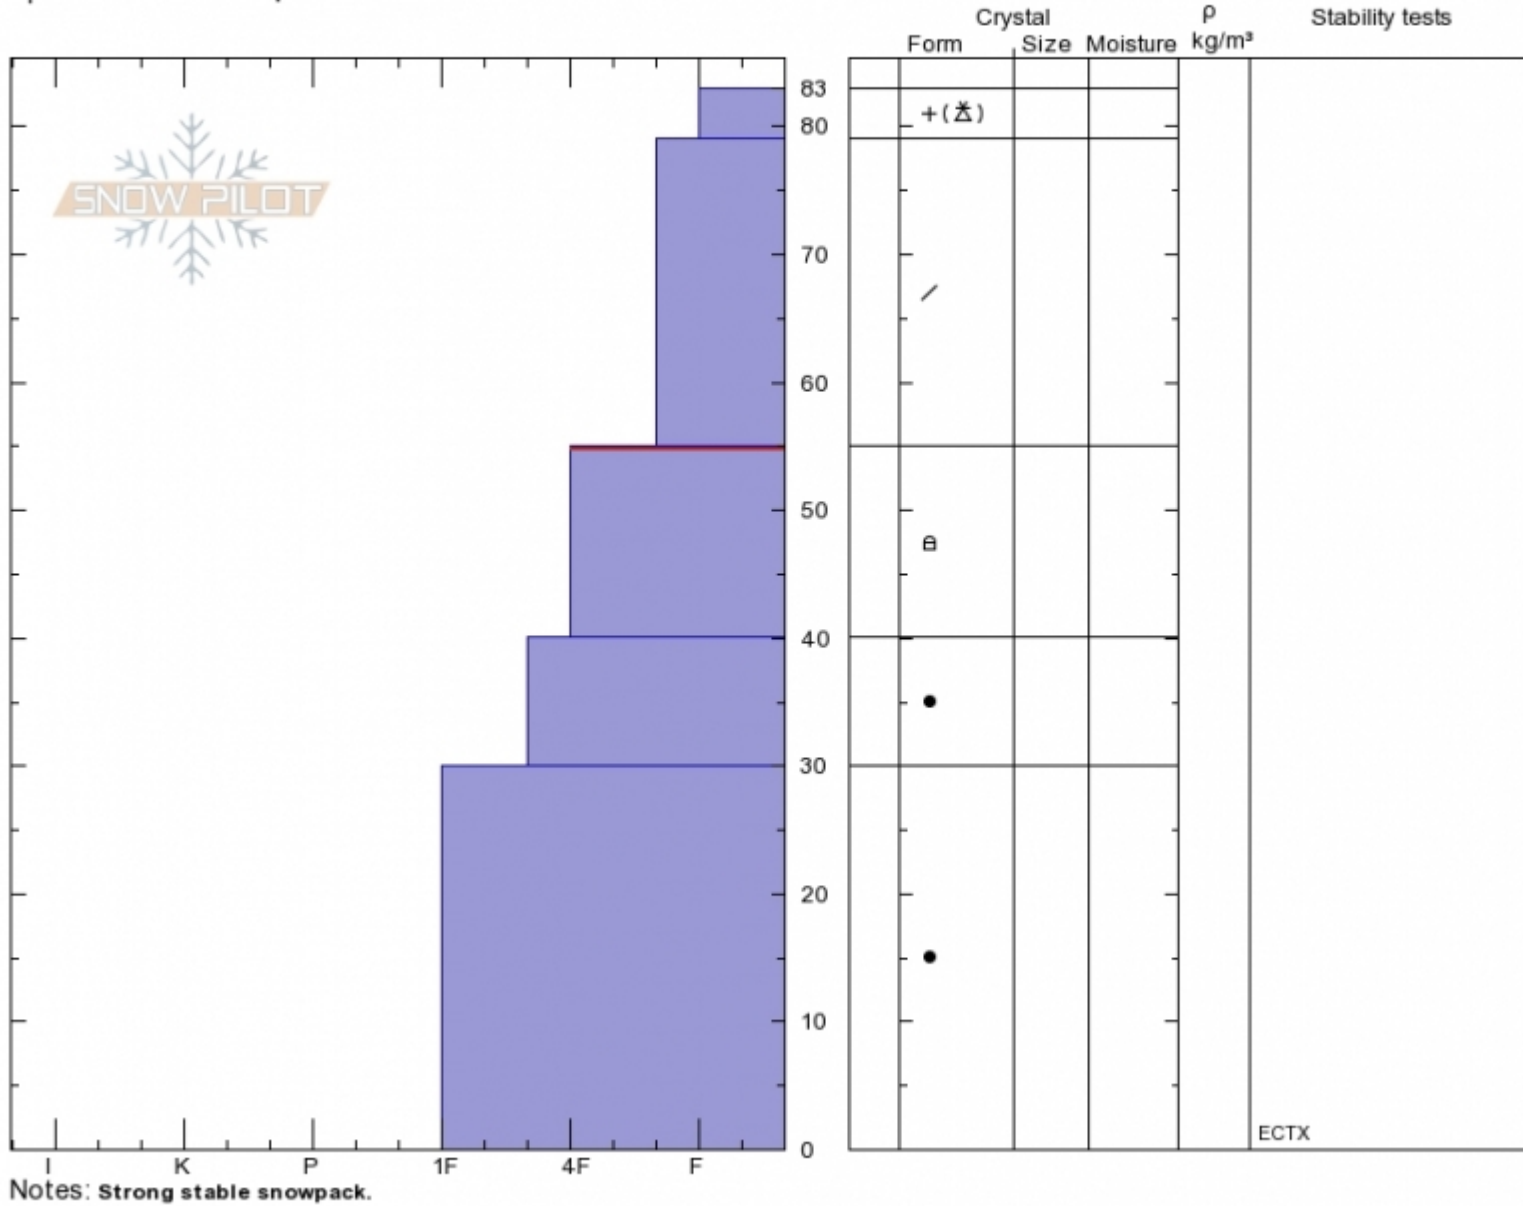

Bear Basin, NE
Madison Range-N
MT
Elevation: **8800 ft**
Aspect: **70°**
Specifics: **We skied slope**

Eric Knoff
Wed Nov 28 12:30 2018
Co-ord:
Slope Angle: **28°**
Wind Loading: **no**

Stability:
Air Temperature: **-5°C**
Sky Cover: **SCT**
Precipitation: **NO**
Wind: **W Light Breeze**

HS83
Stability Test Notes

Layer No
40-55: Pr

Advisory Region
Northern Madison
Northern Madison, 2018-11-29