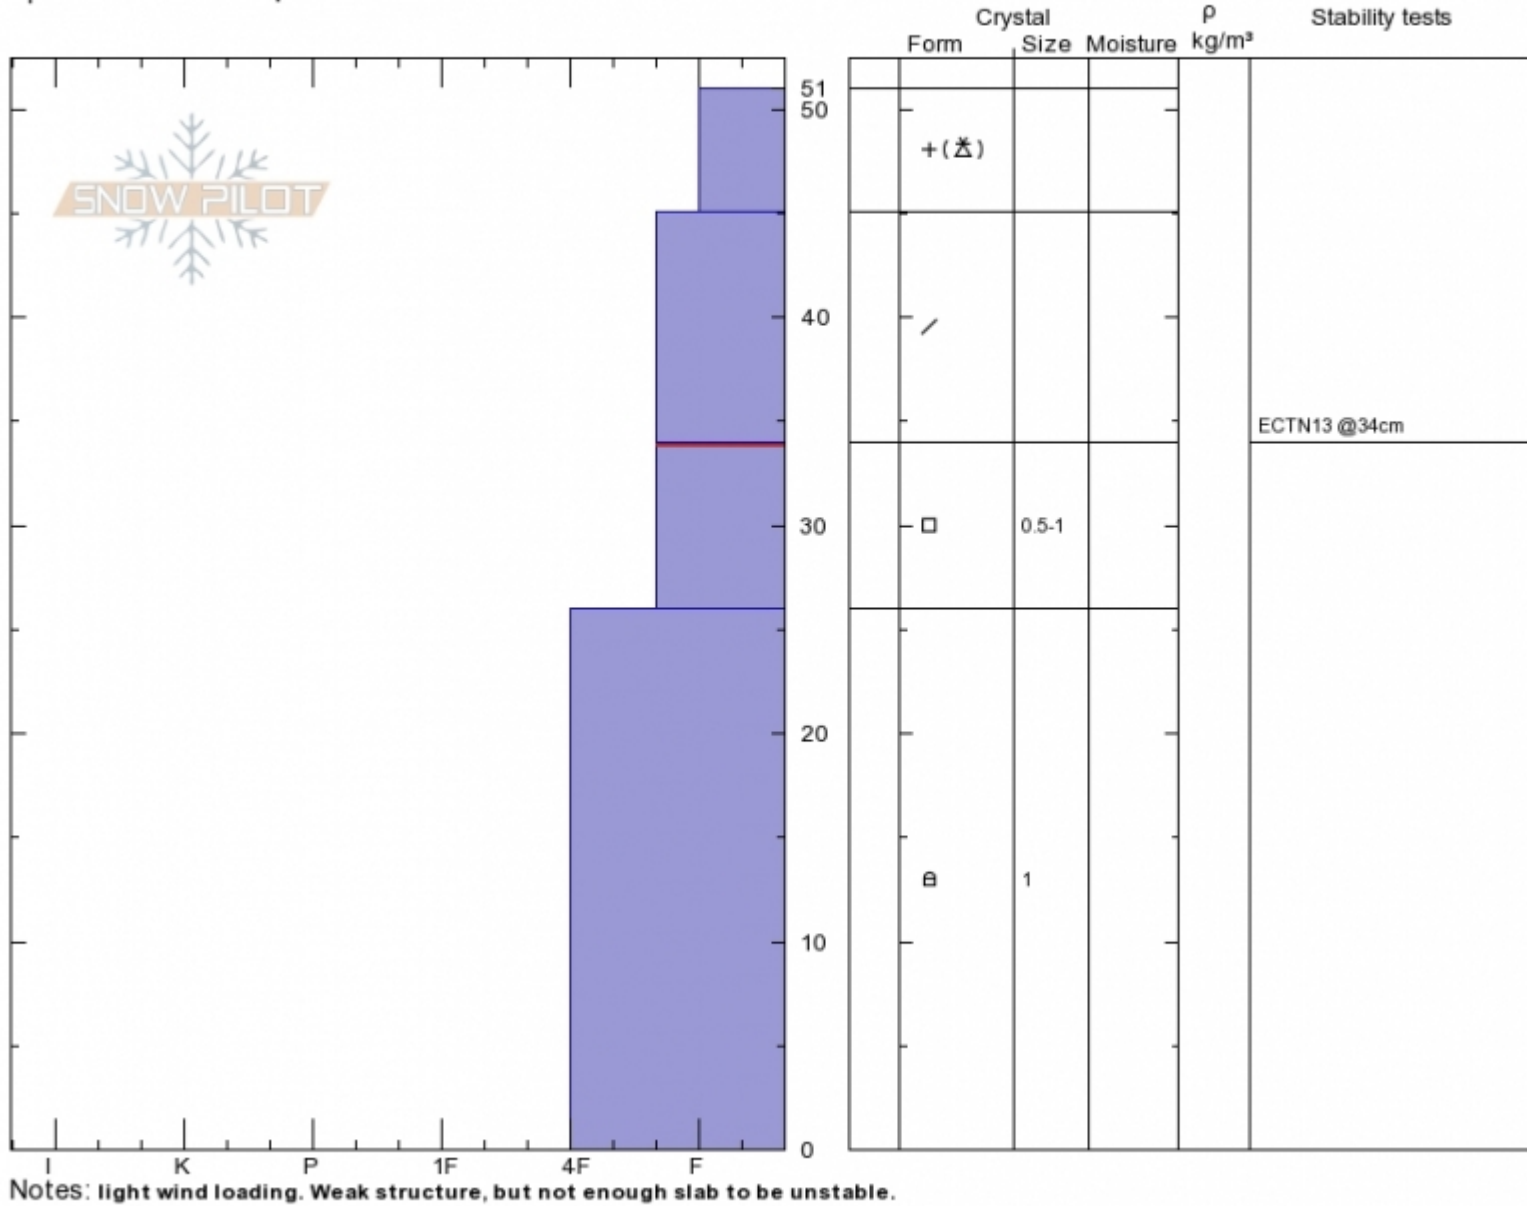

Beehive Basin
Madison Range-N
MT
 Elevation: **8900 ft**
 Aspect: **240°**
 Specifics: **We skied slope**

Eric Knoff
Wed Nov 28 13:10 2018
 Co-ord:
 Slope Angle: **33°**
 Wind Loading: **previous**

Stability:
 Air Temperature: **-5°C**
 Sky Cover: **SCT**
 Precipitation: **NO**
 Wind: **W Moderate**

HS51
 Stability Test Notes

Layer No
26-34: Pro

Advisory Region
 Northern Madison
 Northern Madison, 2018-11-29