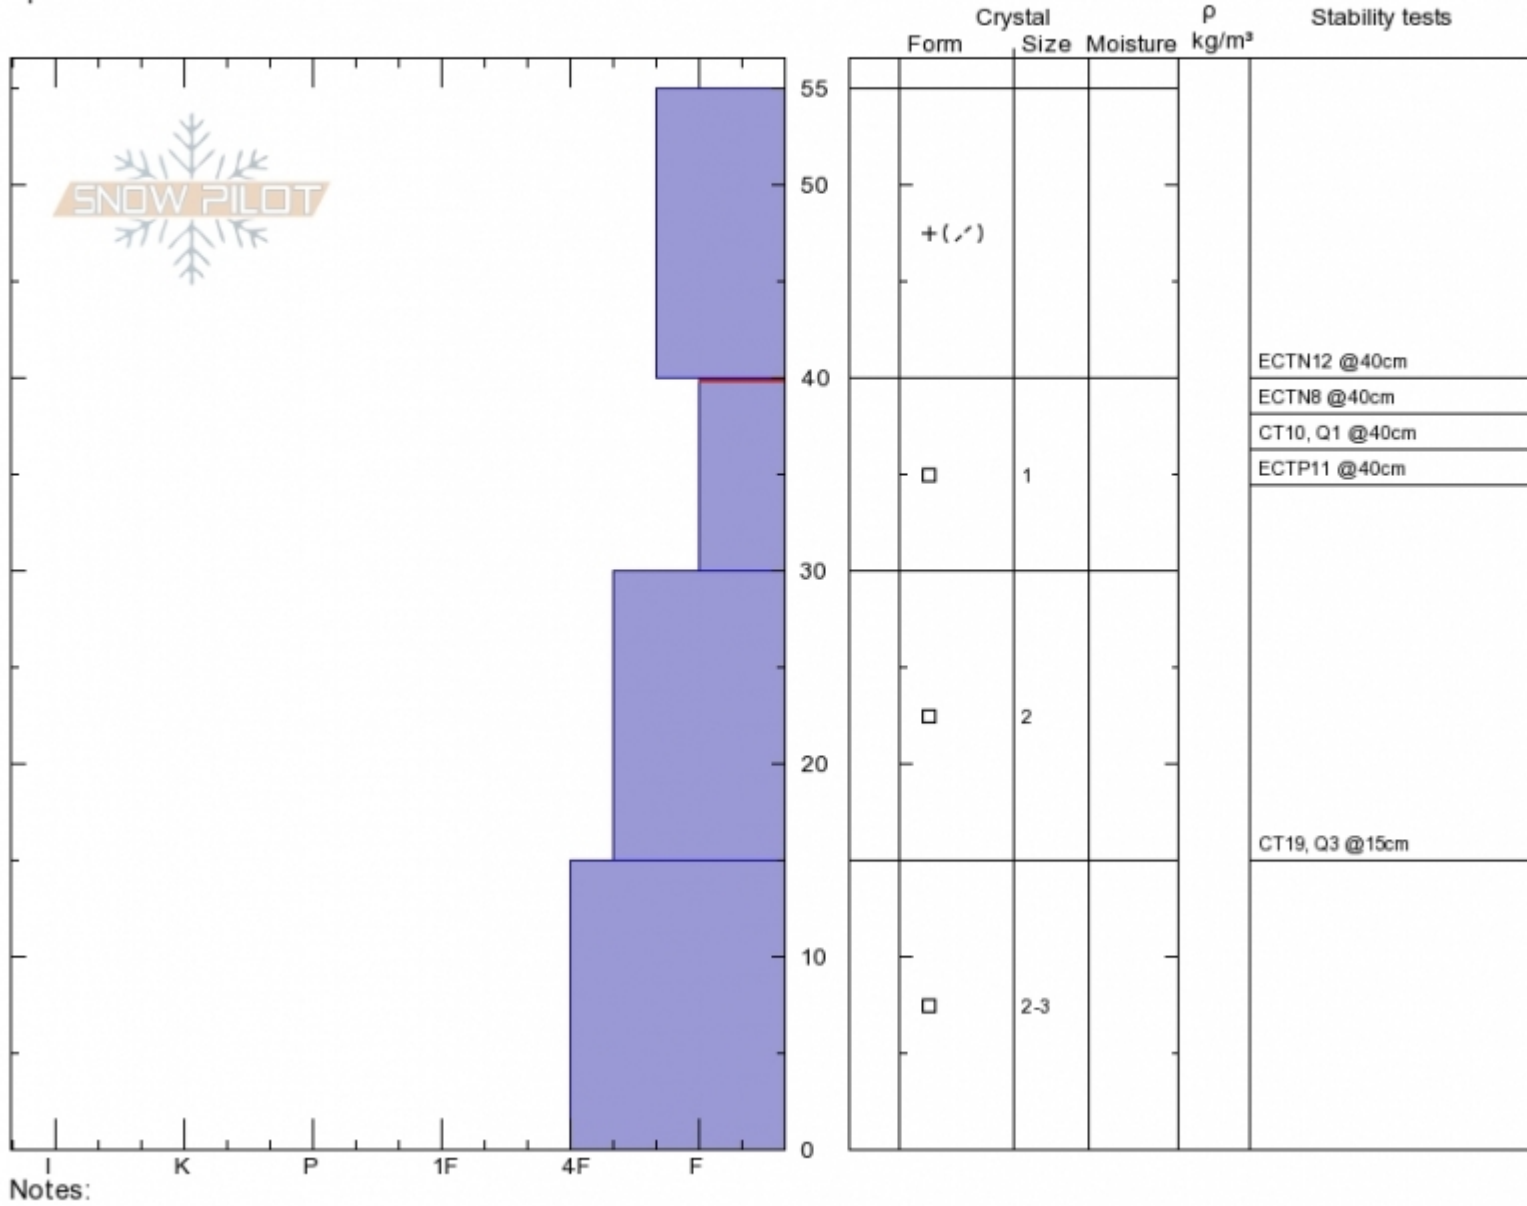

Lionhead Ridge  
 Lionhead Range  
 MT  
 Elevation: 8000 ft  
 Aspect: 60°  
 Specifics:

Alex Marienthal  
 Mon Nov 26 11:30 2018  
 Co-ord: 44.70257N, -111.29597W  
 Slope Angle: 30°  
 Wind Loading:

Stability: **Poor**  
 Air Temperature:  
 Sky Cover:  
 Precipitation:  
 Wind:

HS55  
 Stability Test Notes

Layer No  
 30-40: Pr

Advisory Region  
 Lionhead Range  
 Lionhead Range, 2018-11-28