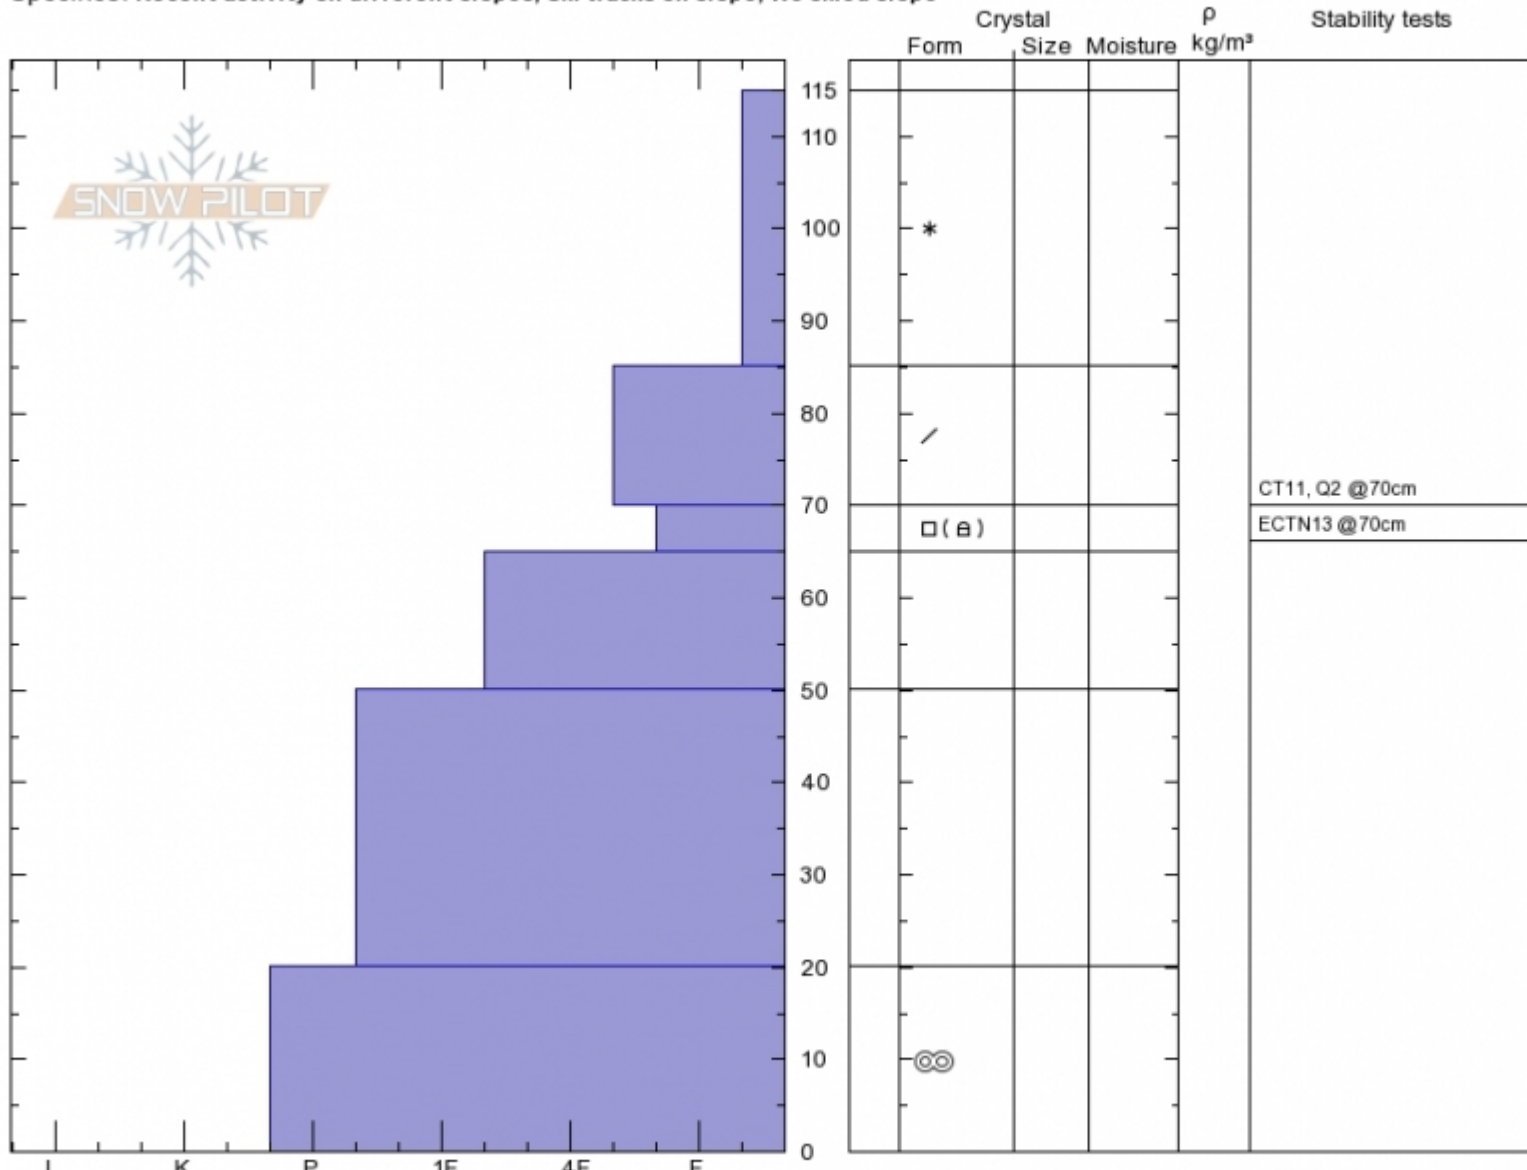

**Top of Spanky's**  
**Madison Range-N**  
**MT**  
 Elevation: **9000 ft**  
 Aspect: **70°**  
 Specifics: **Recent activity on different slopes; Ski tracks on slope; We skied slope**

**Alex Marienthal**  
**Sun Nov 25 11:30 2018**  
 Co-ord: **45.32369N, -111.38047W**  
 Slope Angle: **20°**  
 Wind Loading:

Stability: **Fair**  
 Air Temperature:  
 Sky Cover:  
 Precipitation:  
 Wind:

**HS115**  
**Stability Test Notes**

Layer No  
**65-70: Pr**

Notes: Also dug on ascent of west side near Tyler's, ~8,800'. HS 90cm ECTN down 40cm and CT17Q3 at ground. Slightly softer basal layer