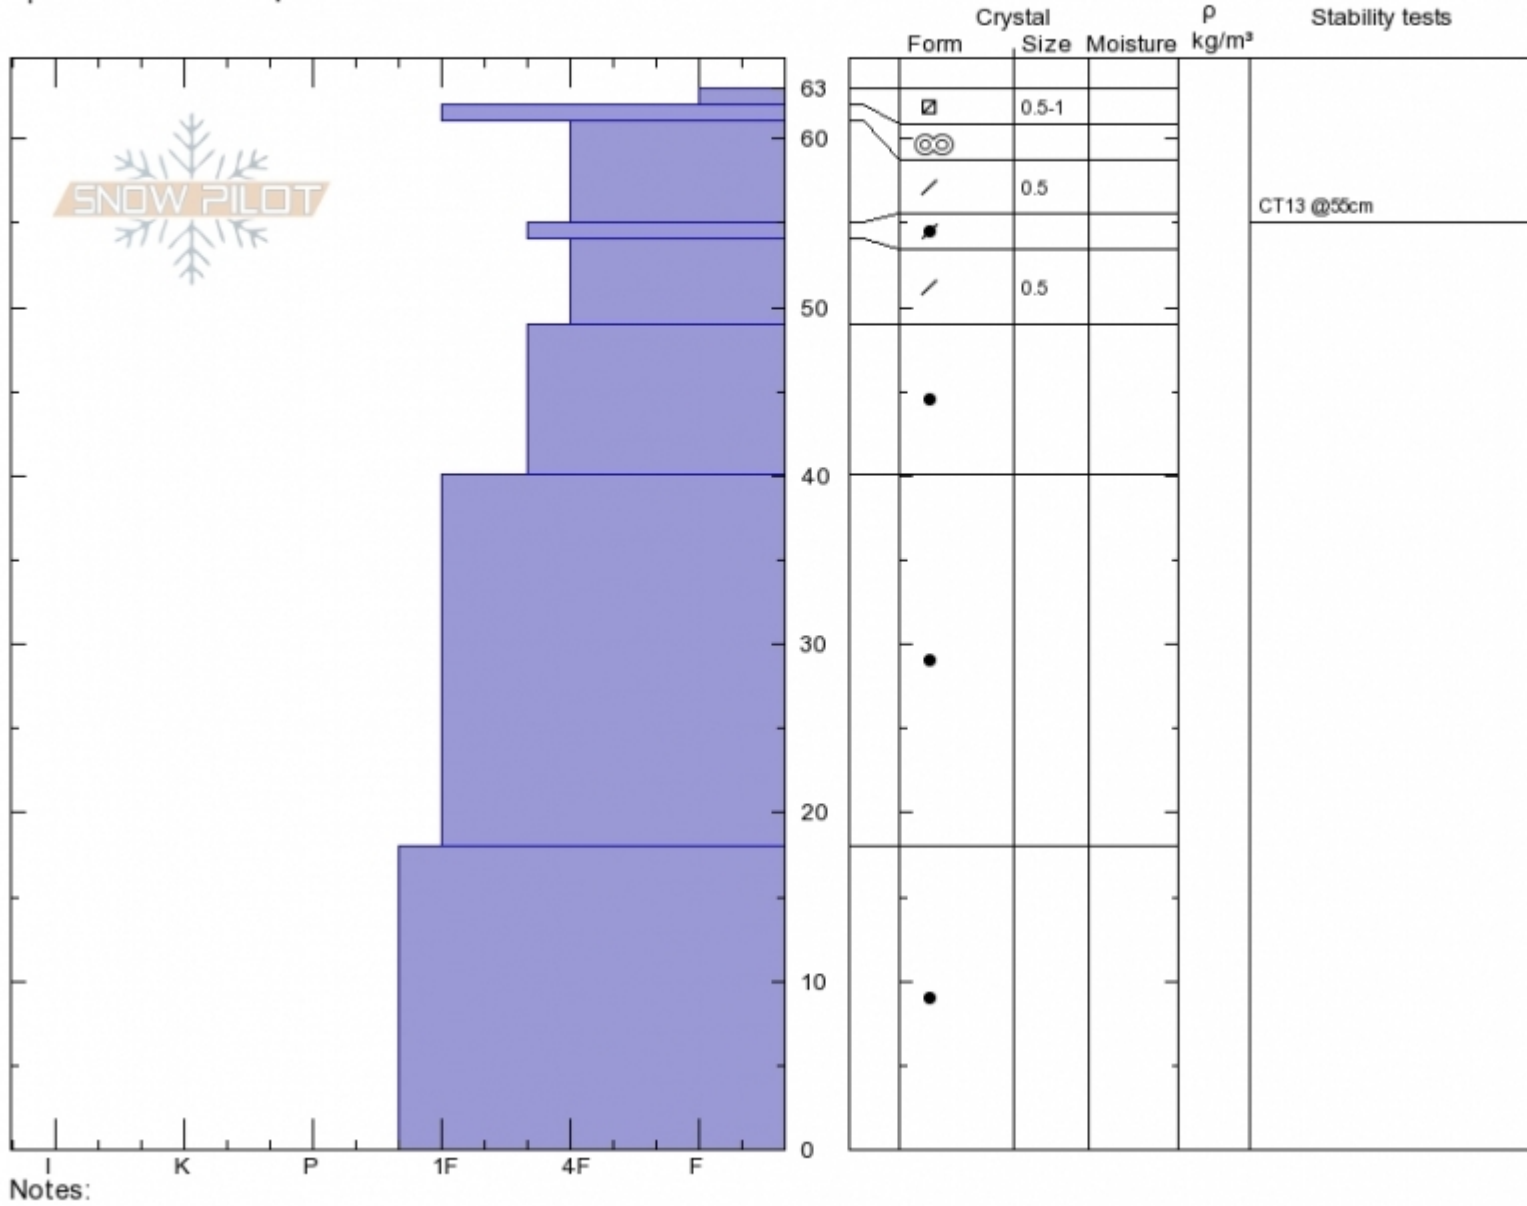

Blackmore
Gallatin Range-N
MT
 Elevation: **9600 ft**
 Aspect: **110°**
 Specifics: **We skied slope**

Andrew Schauer
Wed Nov 21 11:15 2018
 Co-ord: **45.44412N, -111.00303W**
 Slope Angle: **30°**
 Wind Loading:

Stability:
 Air Temperature: **2°C**
 Sky Cover: **CLR**
 Precipitation: **NO**
 Wind: **SW Moderate**

HS63
 Stability Test Notes

Layer No
 62-63: Pro

Snowpit from SE aspect at 9600ft on Mount Blackmore. 11-21-2018.

Advisory Region
 Northern Gallatin
 Longitude
 -111.00W
 Latitude
 45.44N

Northern Gallatin, 2018-11-21