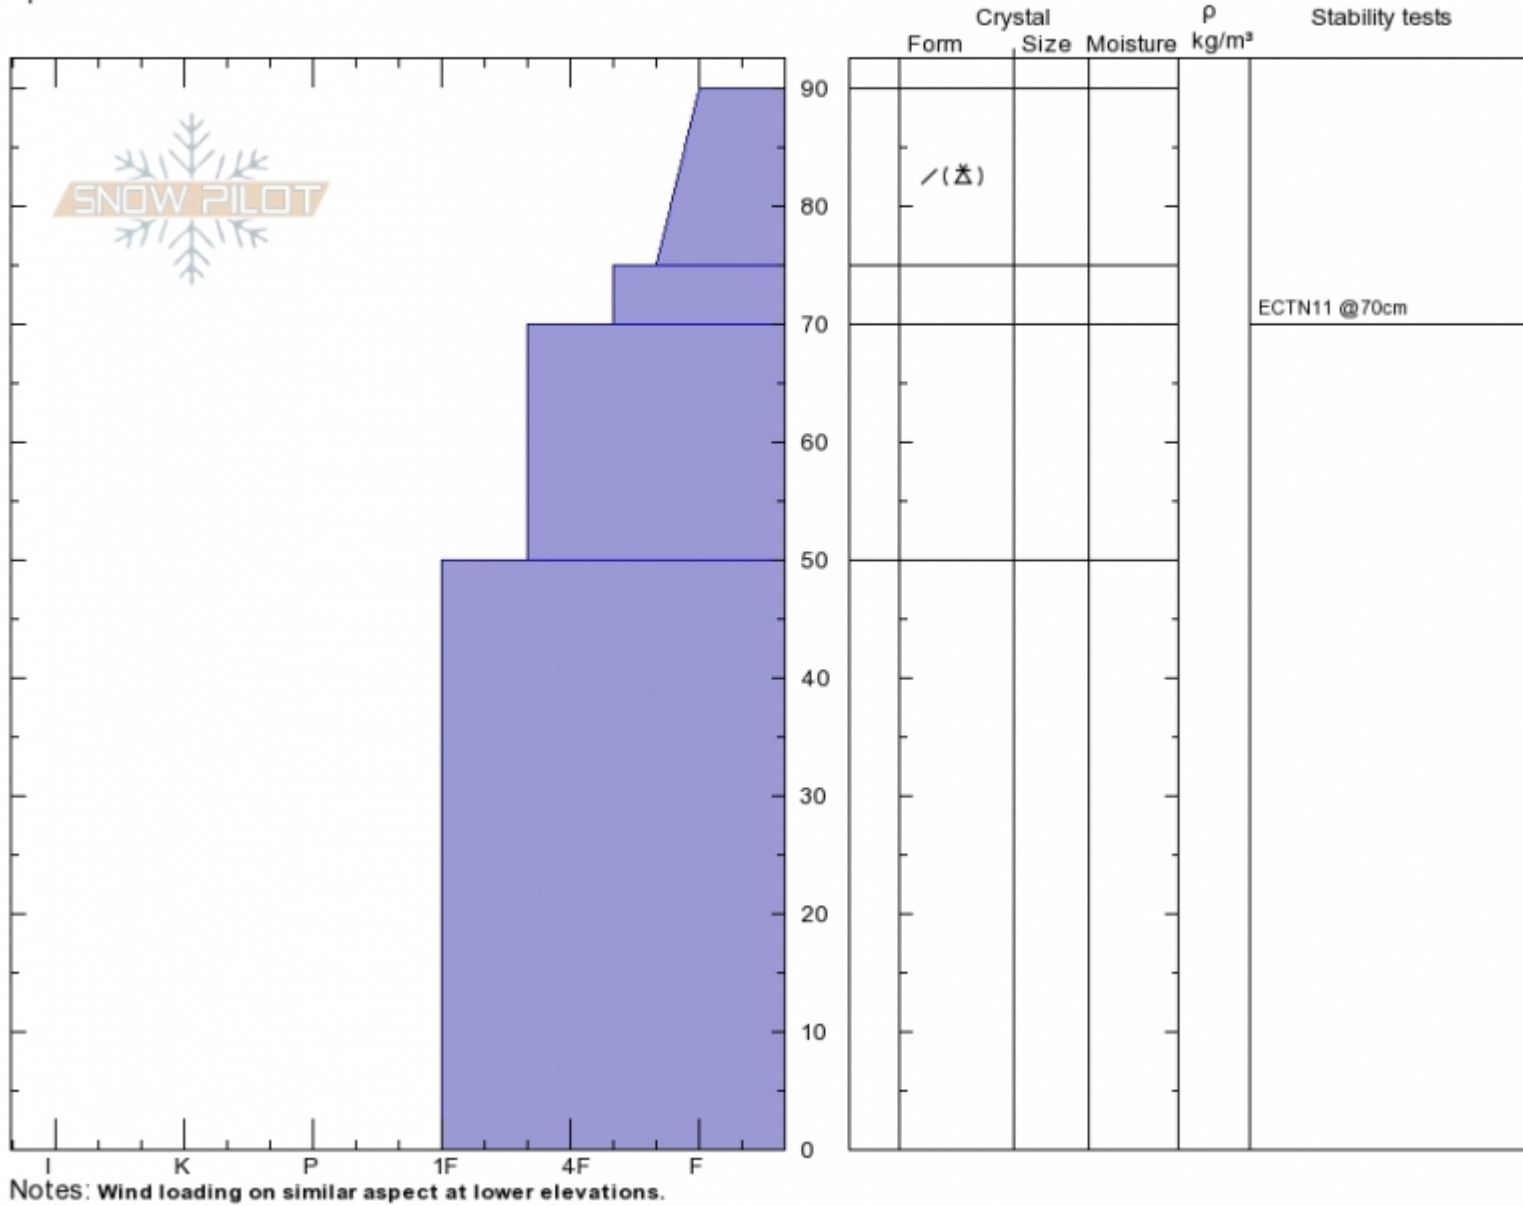

Birthday Pit
Bridger Range
MT
 Elevation: **8650 ft**
 Aspect: **82°**
 Specifics:

Andrew Schauer
Mon Nov 19 11:30 2018
 Co-ord: **45.80300N, -110.93265W**
 Slope Angle: **30°**
 Wind Loading:

Stability:
 Air Temperature: **-3°C**
 Sky Cover: **SCT**
 Precipitation: **NO**
 Wind: **N Light Breeze**

HS90 PS20
 Stability Test Notes

Layer No
75-90: Gr

Advisory Region
 Bridger Range
 Bridger Range, 2018-11-20