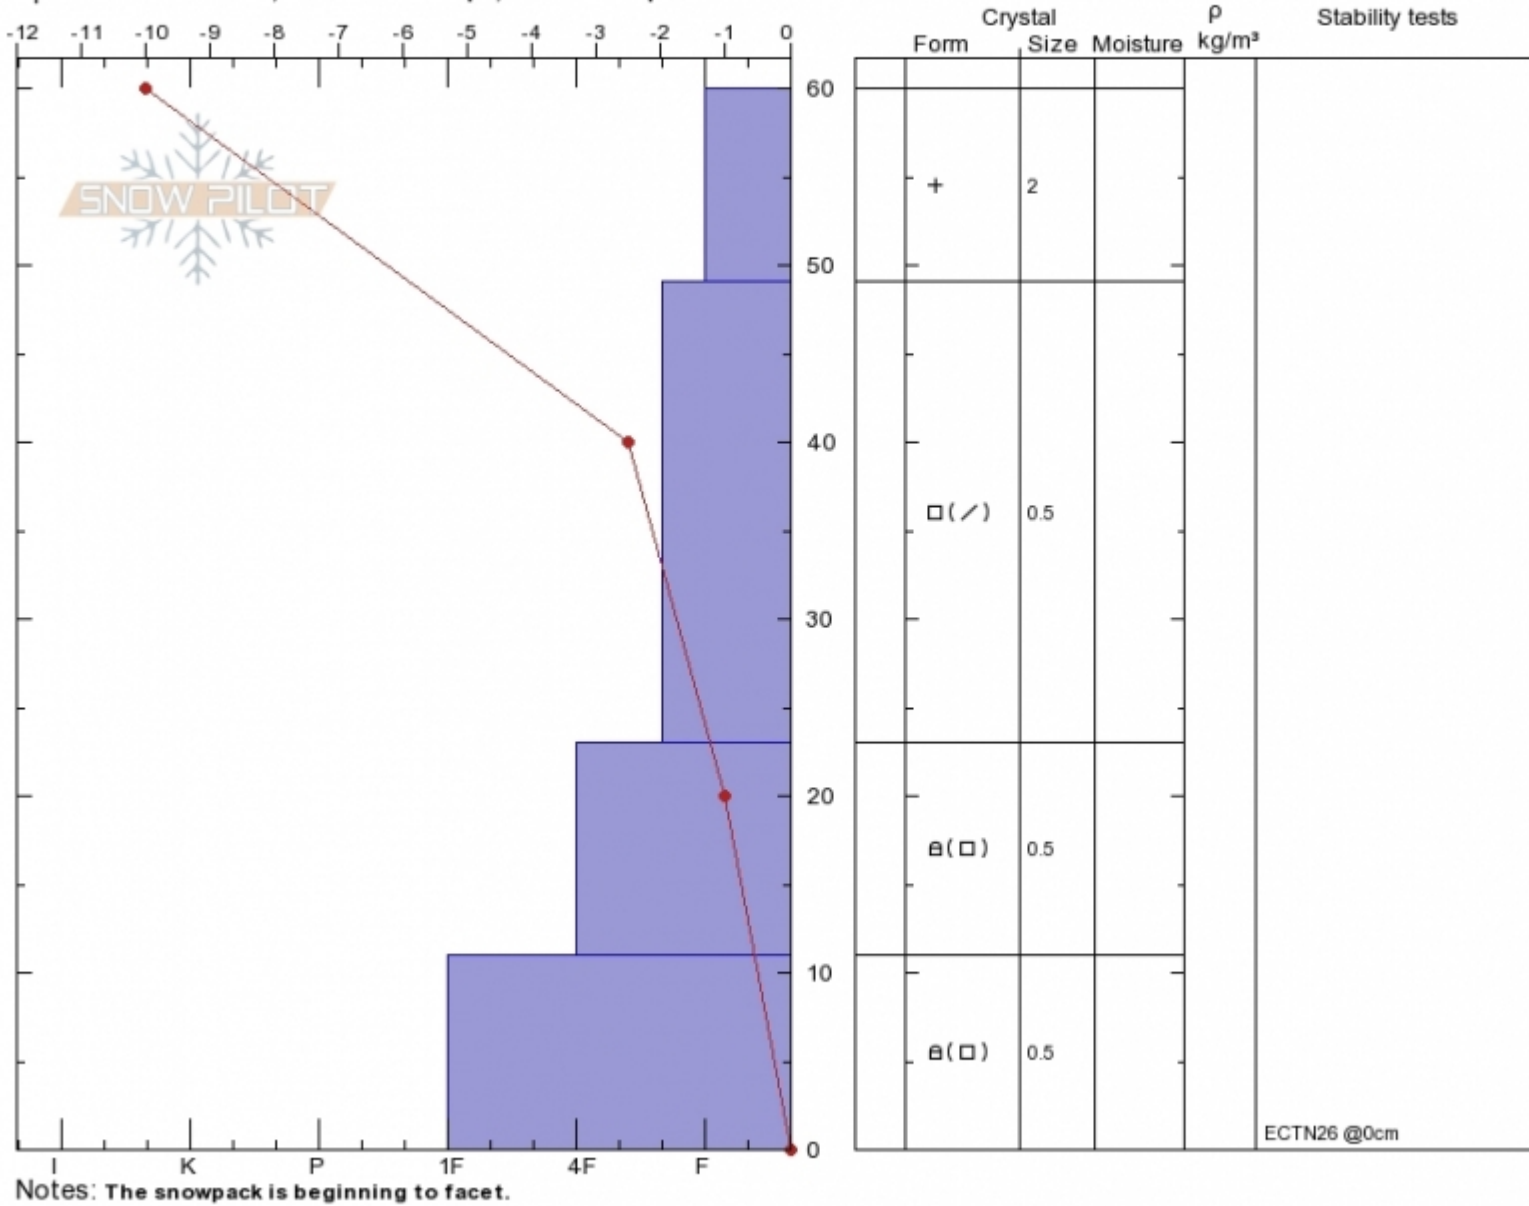

Tyler's Slope
Madison Range-N
MT
 Elevation: **9000 ft**
 Aspect: **240°**
 Specifics: **Practice Pit; Ski tracks on slope; We skied slope**

Doug Chabot-Admin
Mon Nov 12 11:30 2018
 Co-ord: **45.32017N, -111.38308W**
 Slope Angle: **35°**
 Wind Loading: **no**

Stability: **HS60**
 Air Temperature: **-10°C**
 Sky Cover: **CLR**
 Precipitation: **NO**
 Wind: **SW Light Breeze**

HS60
Stability Test Notes

Layer No

Advisory Region
 Northern Madison
 Northern Madison, 2018-11-14