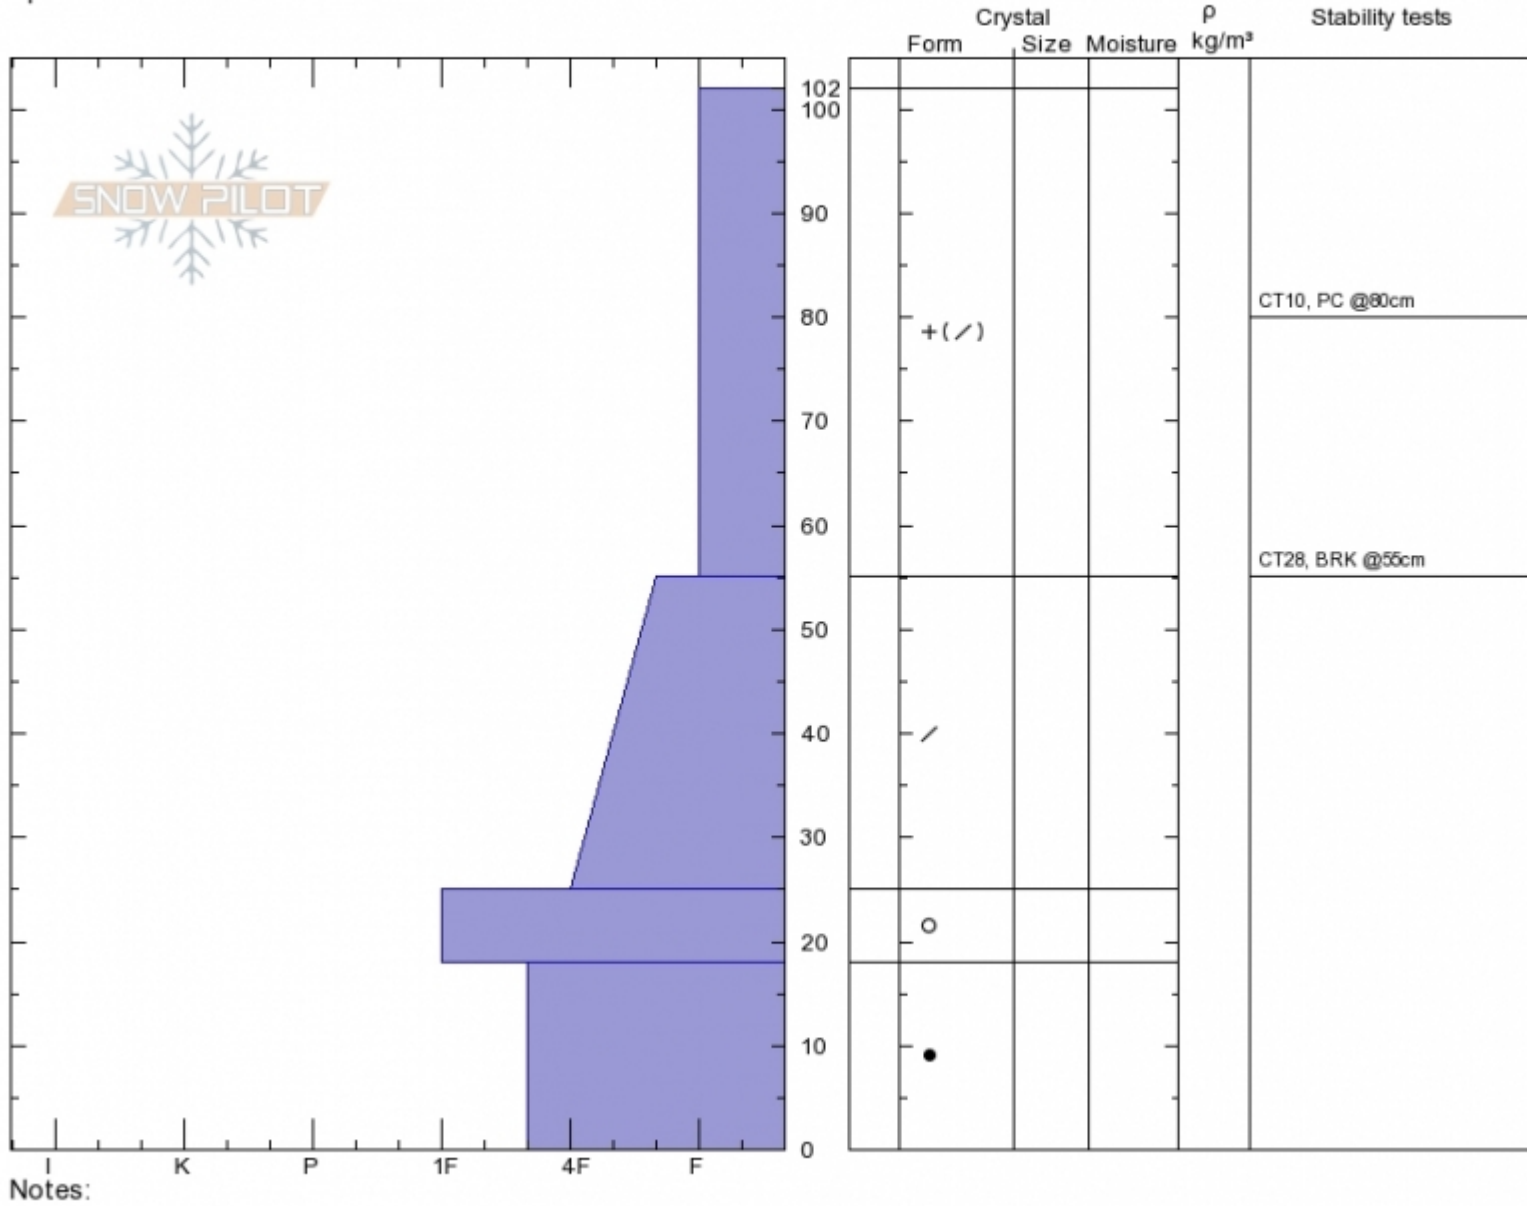

Lower Saddle Peak
Bridger Range
MT
 Elevation: **7500 ft**
 Aspect: **E**
 Specifics: **Practice Pit**

Mike Lavery
Wed Nov 7 10:00 2018
 Co-ord: **45.79447N, -110.92609W**
 Slope Angle: **22°**
 Wind Loading:

Stability:
 Air Temperature:
 Sky Cover: **BKN**
 Precipitation: **S-1**
 Wind:

HS102
Stability Test Notes

Layer No
55-102: Pr

Advisory Region
 Bridger Range
 Bridger Range, 2018-11-08