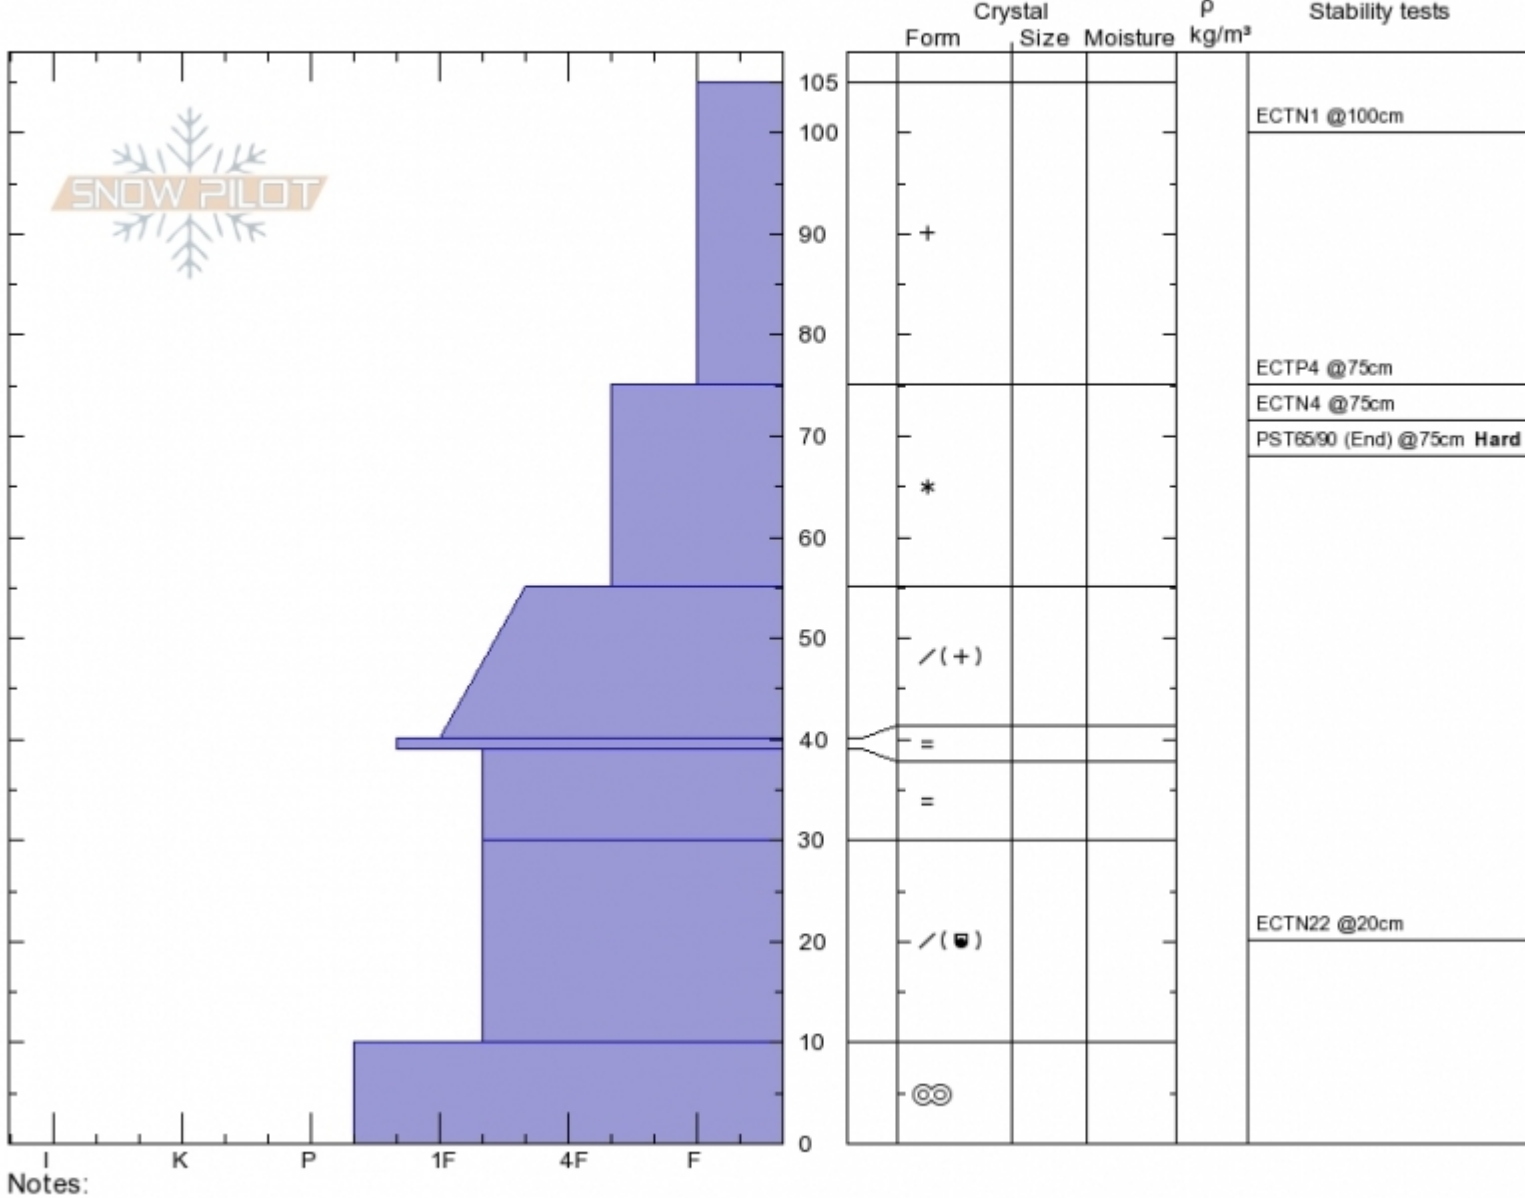

Top of Sometimes  
 Bridger Range  
 MT

Elevation: 8481 ft  
 Aspect: 30°

Alex Marienthal  
 Tue Nov 6 16:00 2018  
 Co-ord: 45.81745N, -110.92885W  
 Slope Angle: 33°  
 Wind Loading: no

Stability: Fair  
 Air Temperature:  
 Sky Cover: OVC  
 Precipitation: S1  
 Wind: Calm

HS105  
 Stability Test Notes  
 75: Hard to follow layer

Layer No

Specifics: Pit dug in a Ski Area; Cracking; Recent activity on similar slopes; Recent activity on different slopes

Advisory Region  
 Bridger Range  
 Bridger Range, 2018-11-07