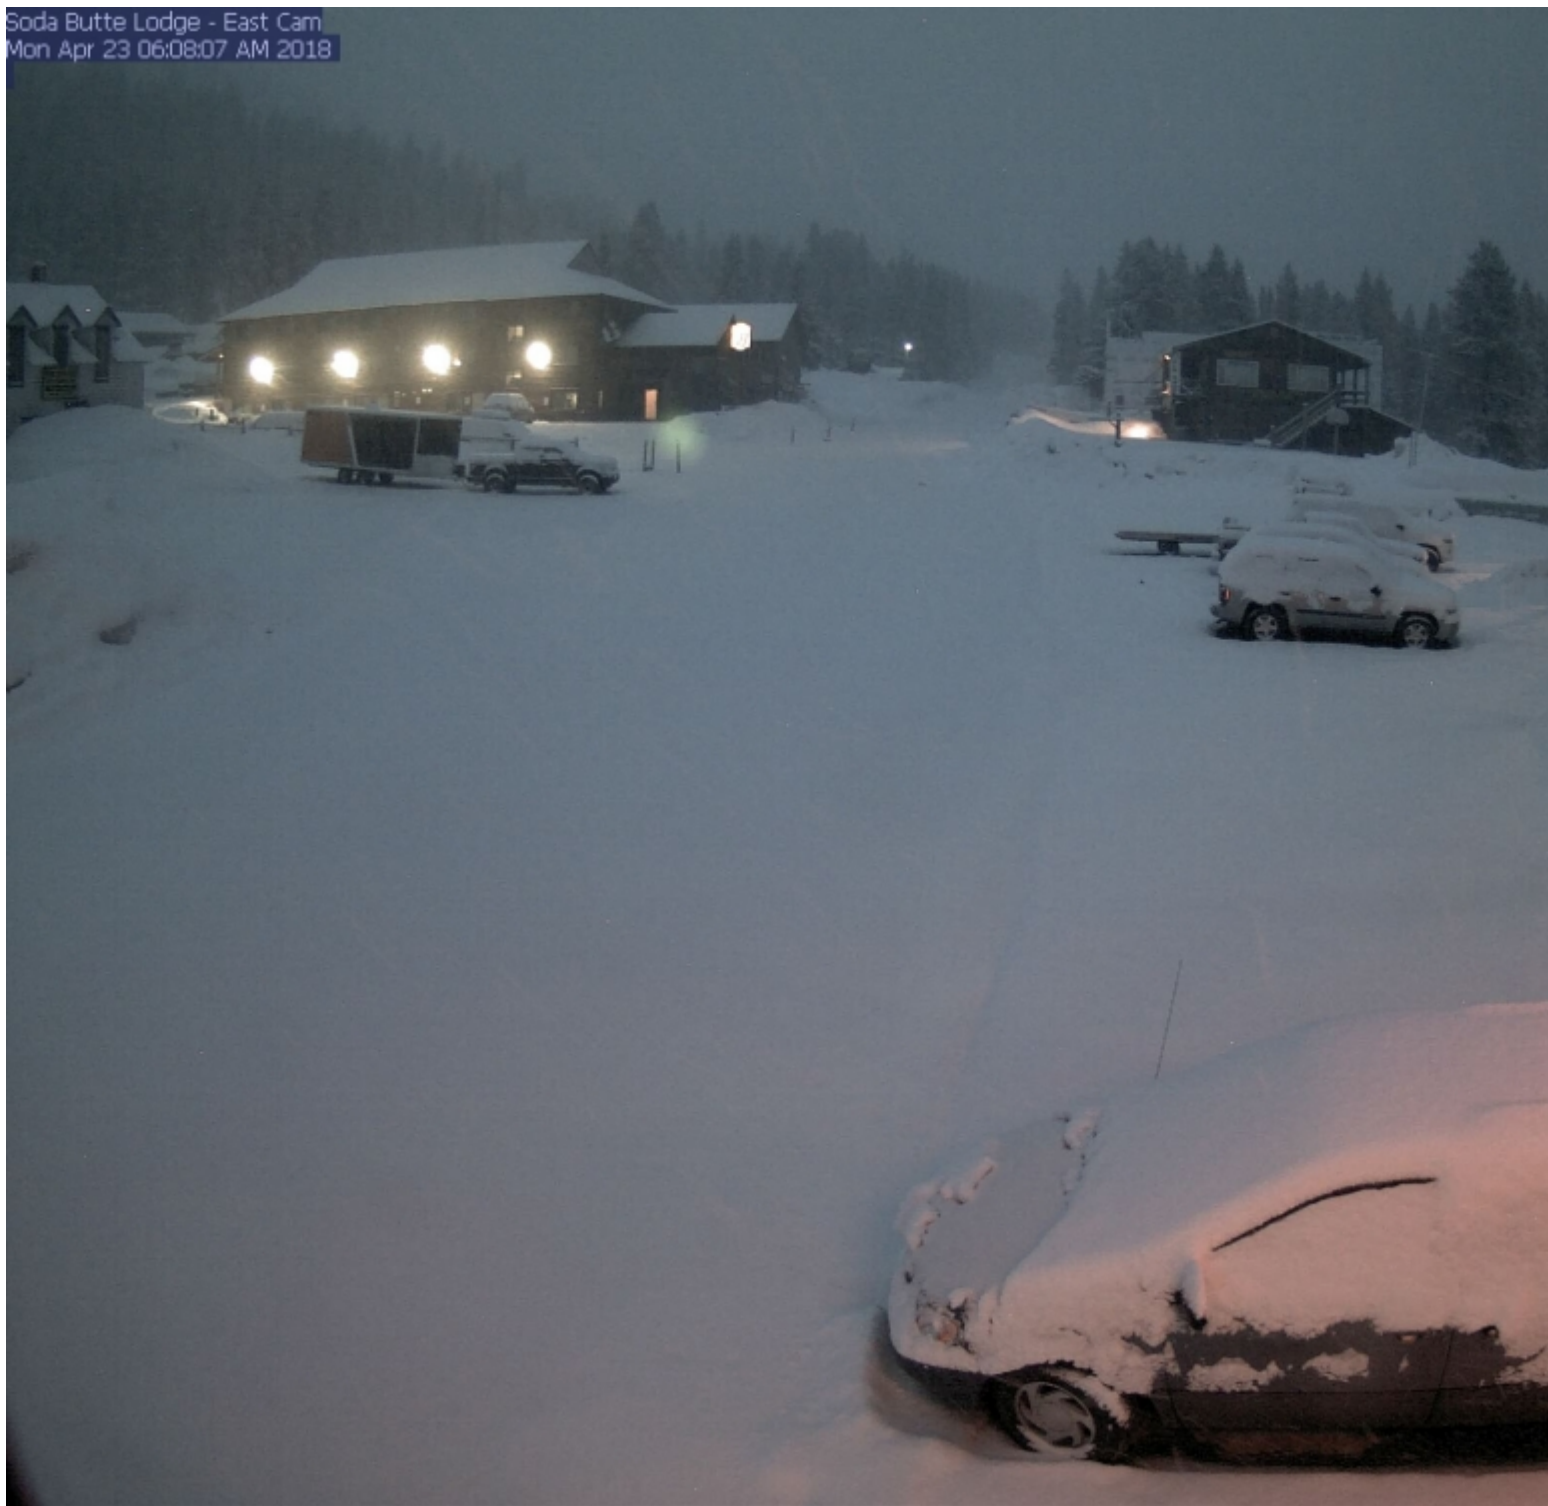

Soda Butte Lodge - East Cam
Mon Apr 23 06:08:07 AM 2018

The town of Cooke City received 3-4" of heavy snow overnight. There is sure to be more in the mountains.
Photo: Soda Butte Lodge Webcam (screenshot)

Advisory Region
Cooke City

Forecast link: [GNFAC Avalanche Forecast for Mon Apr 23, 2018](#)
Cooke City, 2018-04-23