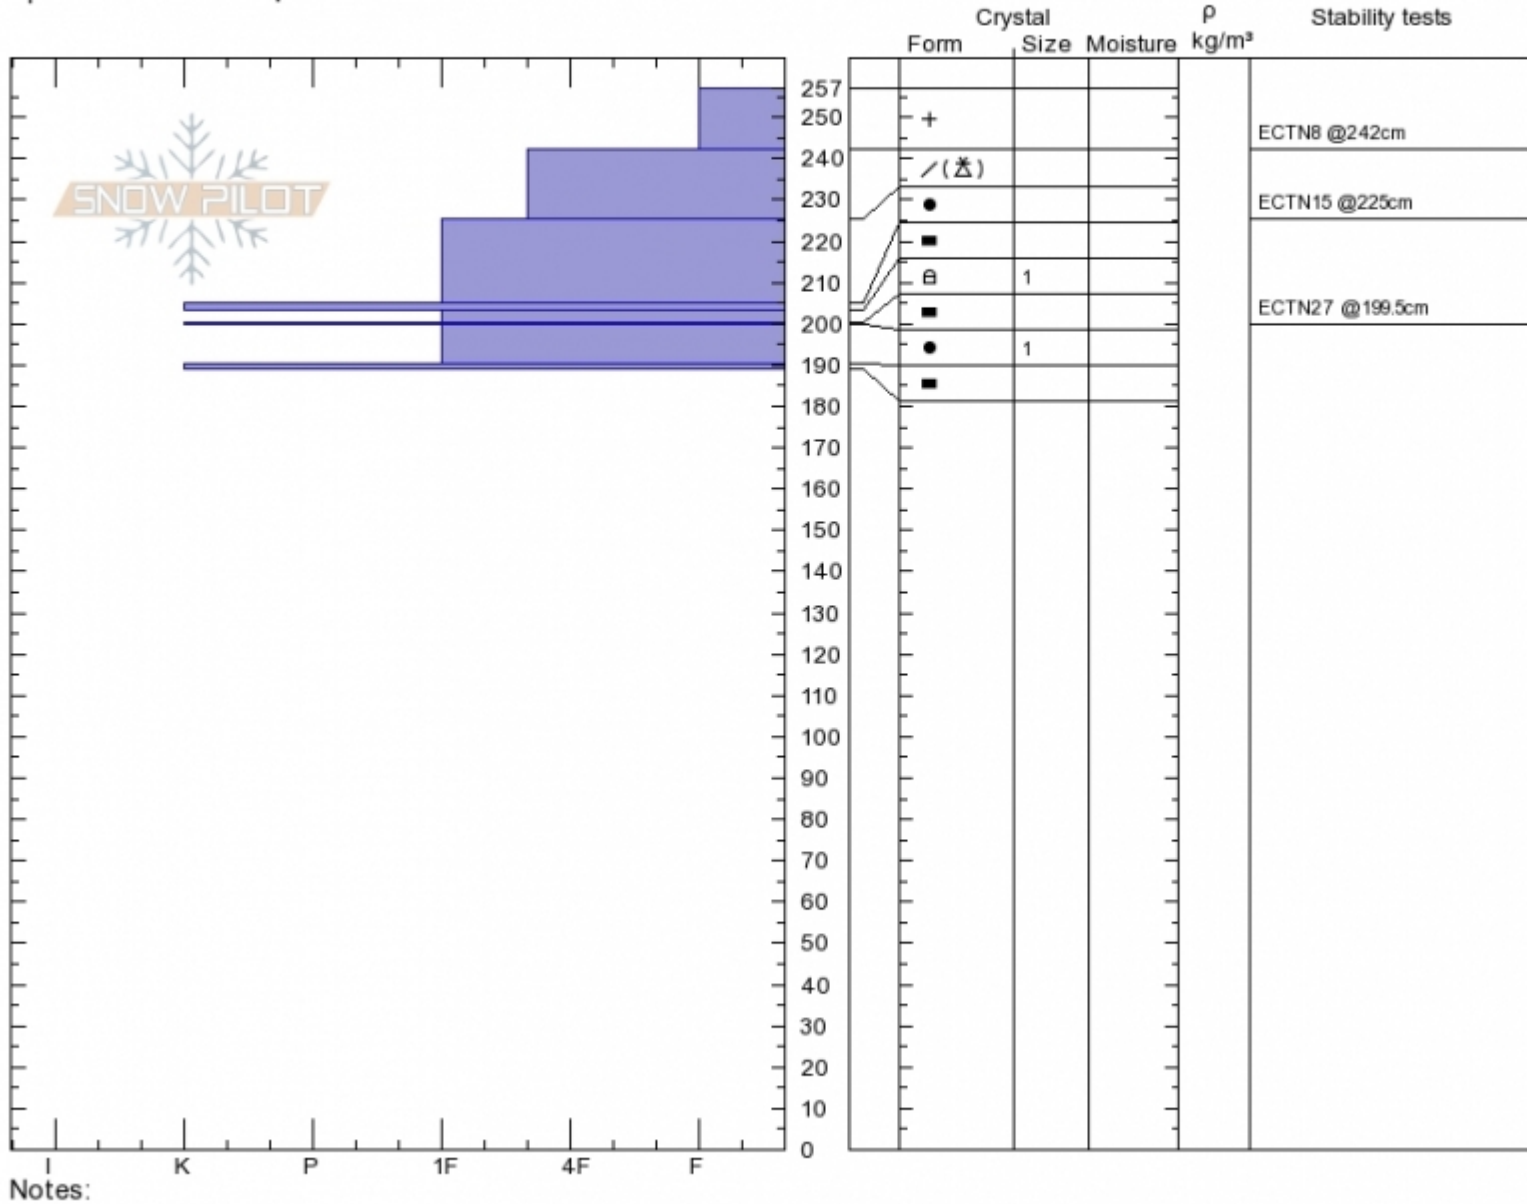

Palisades Butte
Gallatin Range-N
MT
 Elevation: **9650 ft**
 Aspect: **160°**
 Specifics: **We skied slope**

Doug Chabot-Admin
Thu Mar 29 11:45 2018
 Co-ord: **45.41848N, -110.97893W**
 Slope Angle: **32°**
 Wind Loading: **yes**

Stability: **Very Good**
 Air Temperature: **-7°C**
 Sky Cover: **CLR**
 Precipitation: **NO**
 Wind: **W Moderate**

HS257
 Stability Test Notes

Layer No

Advisory Region
 Northern Gallatin
 Northern Gallatin, 2018-04-01