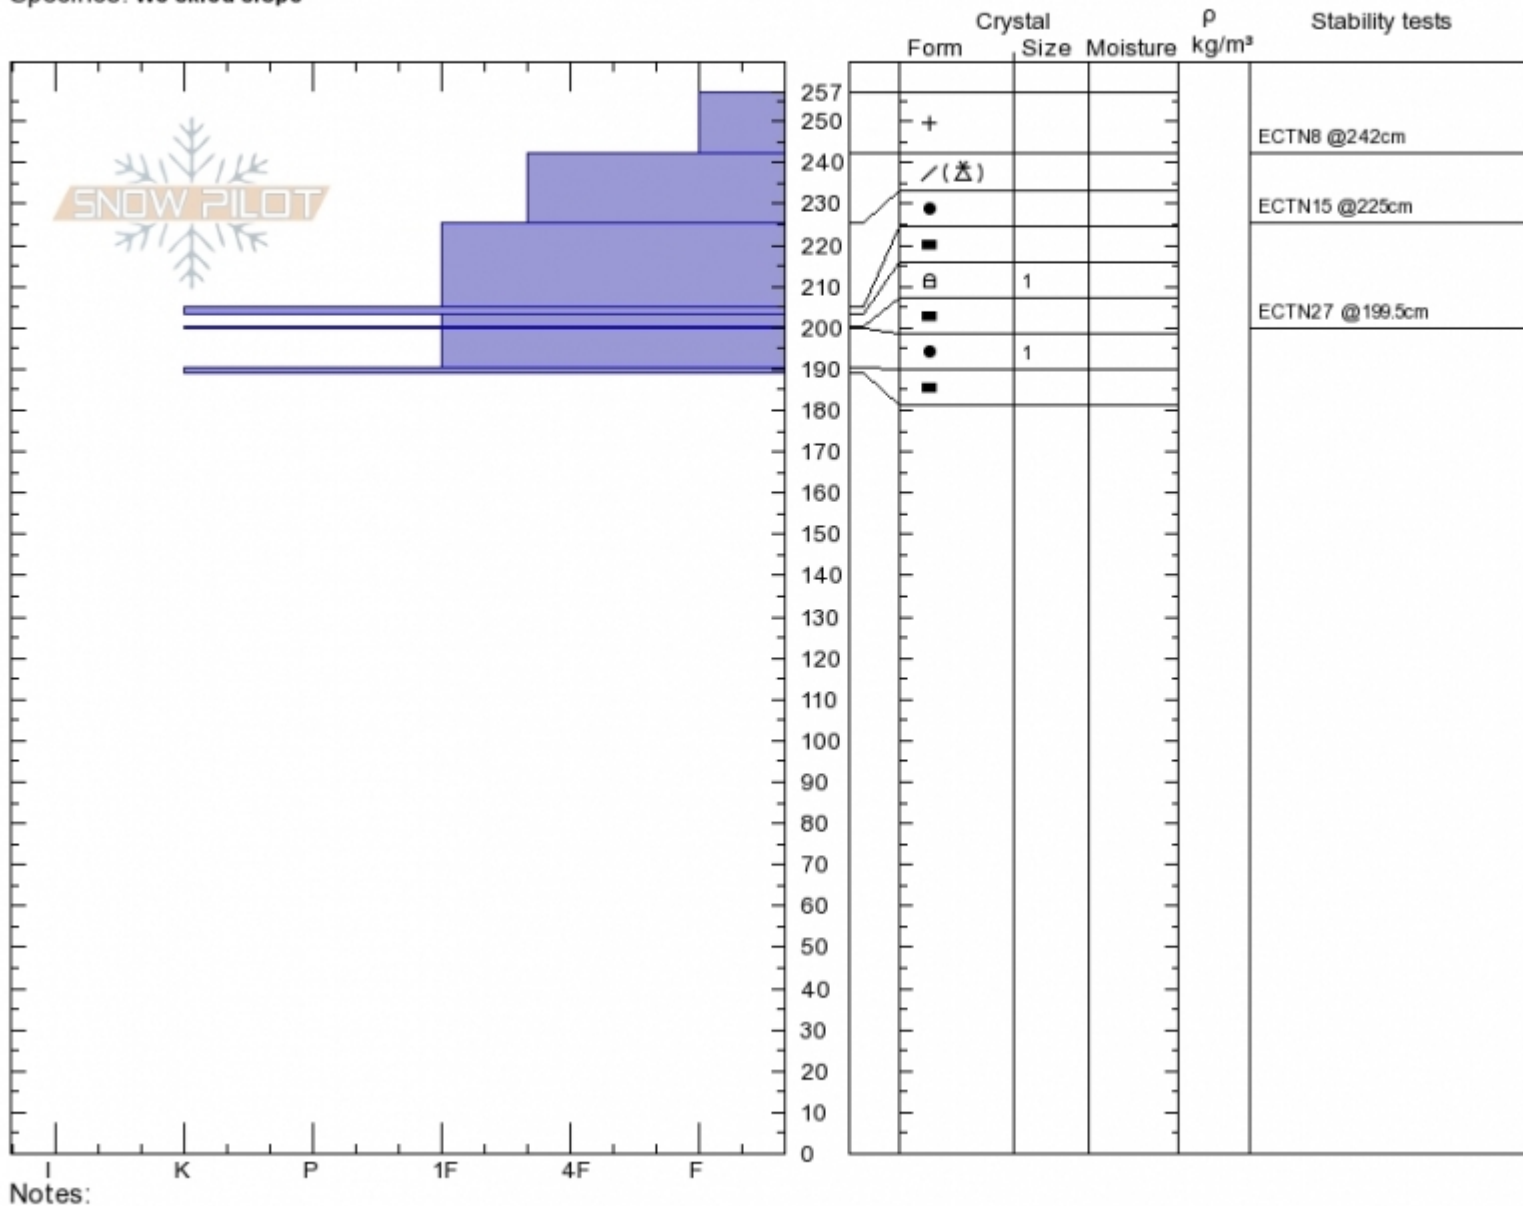

Palisades Butte
 Gallatin Range-N
 MT
 Elevation: 9650 ft
 Aspect: 160°
 Specifics: We skied slope

Doug Chabot-Admin
 Thu Mar 29 11:45 2018
 Co-ord: 45.41848N, -110.97893W
 Slope Angle: 32°
 Wind Loading: yes

Stability: **Very Good**
 Air Temperature: -7°C
 Sky Cover: CLR
 Precipitation: NO
 Wind: **W Moderate**

HS257
 Stability Test Notes

Layer No

Advisory Region
 Northern Gallatin
 Northern Gallatin, 2018-04-01