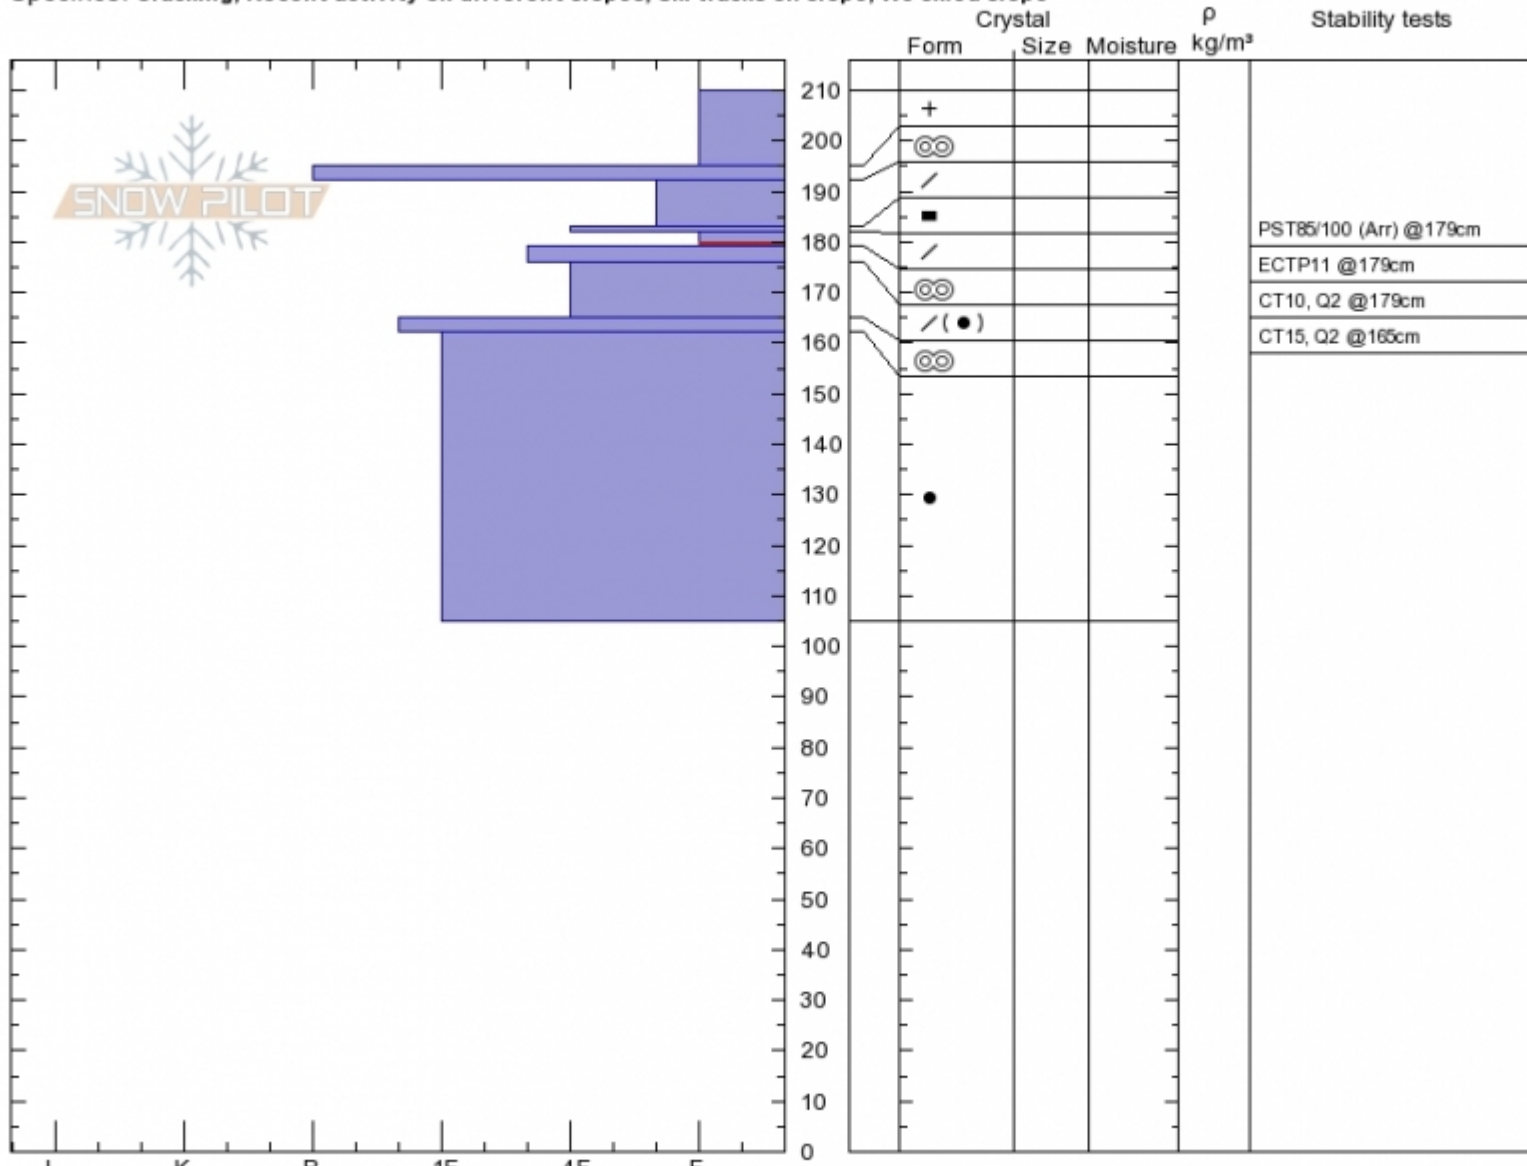

Middle Basin/Beehive  
 Madison Range-N  
 MT

Alex Marienthal  
 Sat Mar 24 00:25 2018  
 Co-ord: 45.32384N, -111.37836W  
 Slope Angle: 25°  
 Wind Loading: no

Stability: Fair  
 Air Temperature:  
 Sky Cover: BKN  
 Precipitation: NO  
 Wind: SW Moderate

HS210  
 Stability Test Notes

Layer No  
 179-182: F

Specifics: Cracking; Recent activity on different slopes; Ski tracks on slope; We skied slope

Notes: 6in. new snow this morning. Stopped snowing 30-45 minutes before pit. Wind increasing to strong.