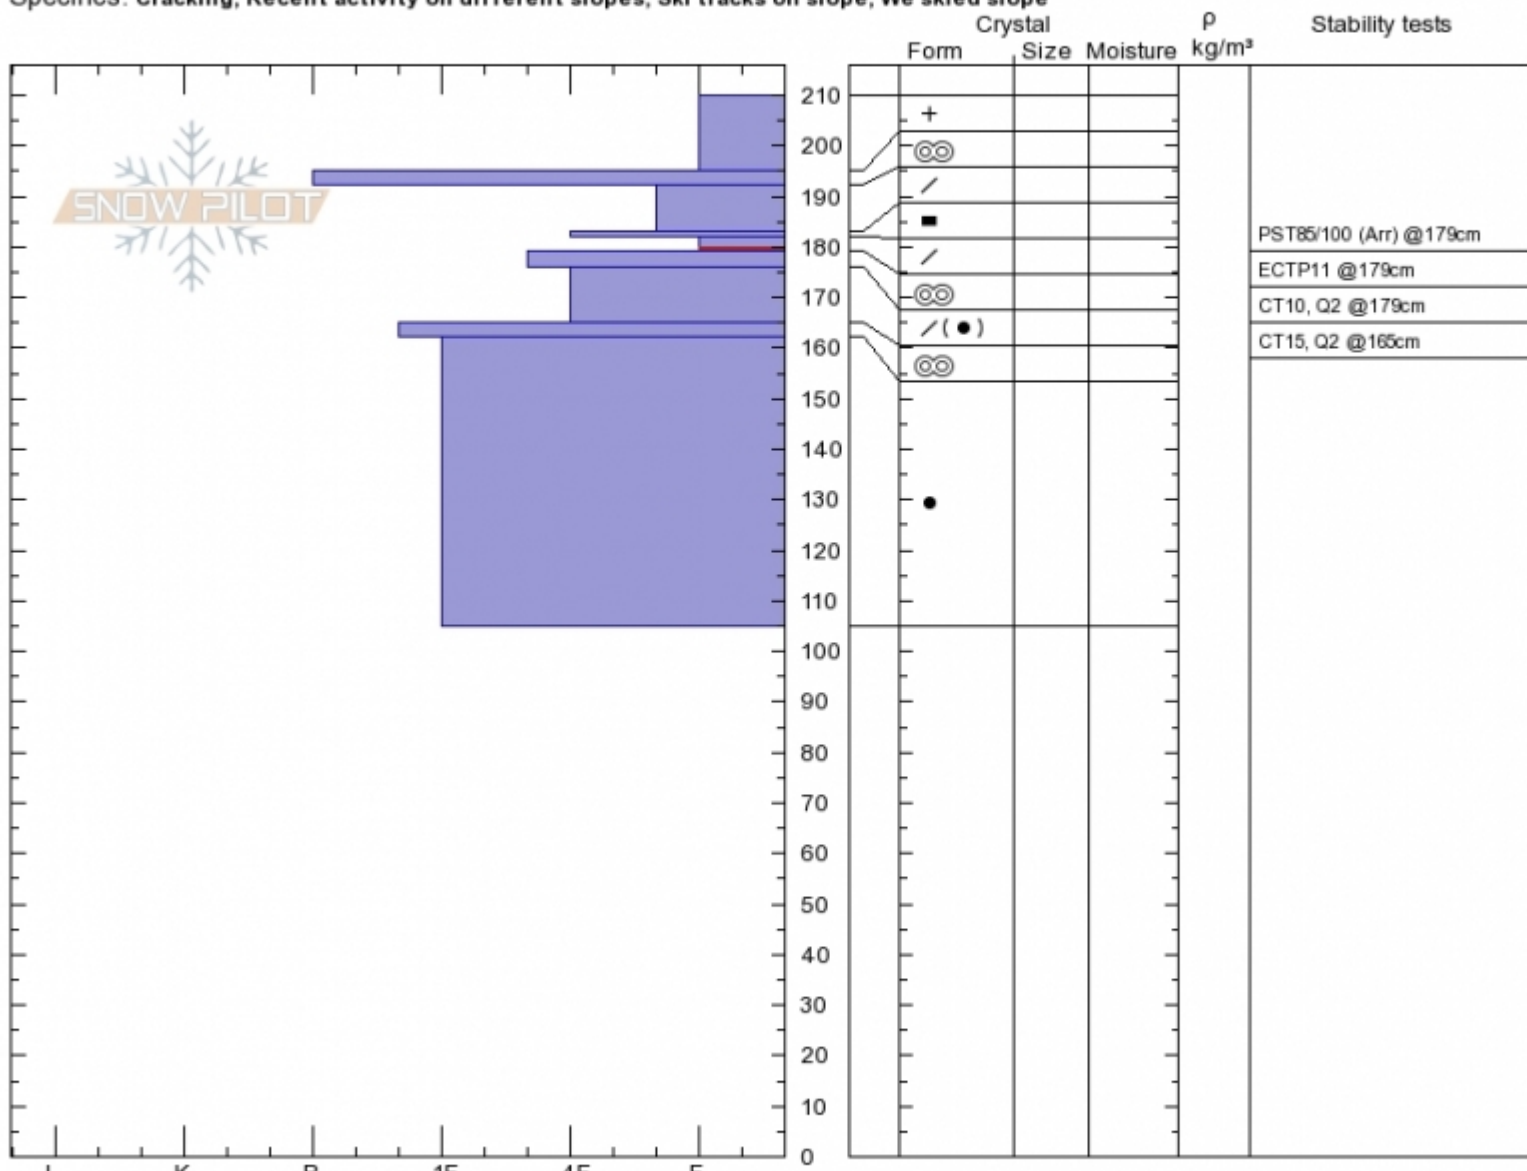

Middle Basin/Beehive
Madison Range-N
MT
 Elevation: **8820 ft**
 Aspect: **90°**
 Specifics: **Cracking; Recent activity on different slopes; Ski tracks on slope; We skied slope**

Alex Marienthal
Sat Mar 24 00:25 2018
 Co-ord: **45.32384N, -111.37836W**
 Slope Angle: **25°**
 Wind Loading: **no**

Stability: **Fair**
 Air Temperature:
 Sky Cover: **BKN**
 Precipitation: **NO**
 Wind: **SW Moderate**

HS210
Stability Test Notes

Layer No
179-182: F

Notes: 6in. new snow this morning. Stopped snowing 30-45 minutes before pit. Wind increasing to strong.