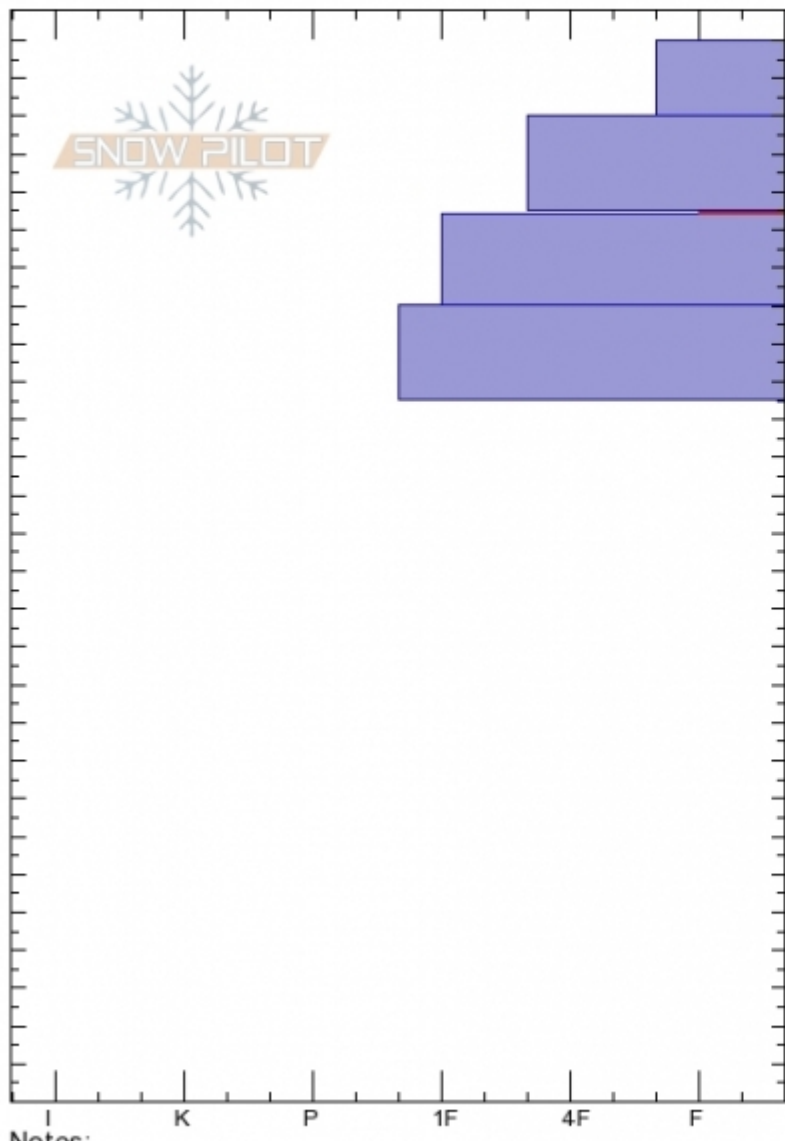

Mt Abundance SE
Cooke City
MT
 Elevation: **10500 ft**
 Aspect: **170°**
 Specifics:

Eric Knoff
Tue Feb 20 13:00 2018
 Co-ord: **45.06768N, -110.01230W**
 Slope Angle: **25°**
 Wind Loading: **no**

Stability: **Fair**
 Air Temperature: **-20°C**
 Sky Cover: **OVC**
 Precipitation: **S-1**
 Wind: **SW Moderate**

HS280
 Stability Test Notes

Layer No
 234-235: F

Form	Crystal Size	Moisture	ρ kg/m³	Stability tests
/				
☑	0.5-1			ECTP15 @235cm CT11, Q1 @235cm
•				
•				

Notes:

Advisory Region
 Cooke City
 Cooke City, 2018-02-22