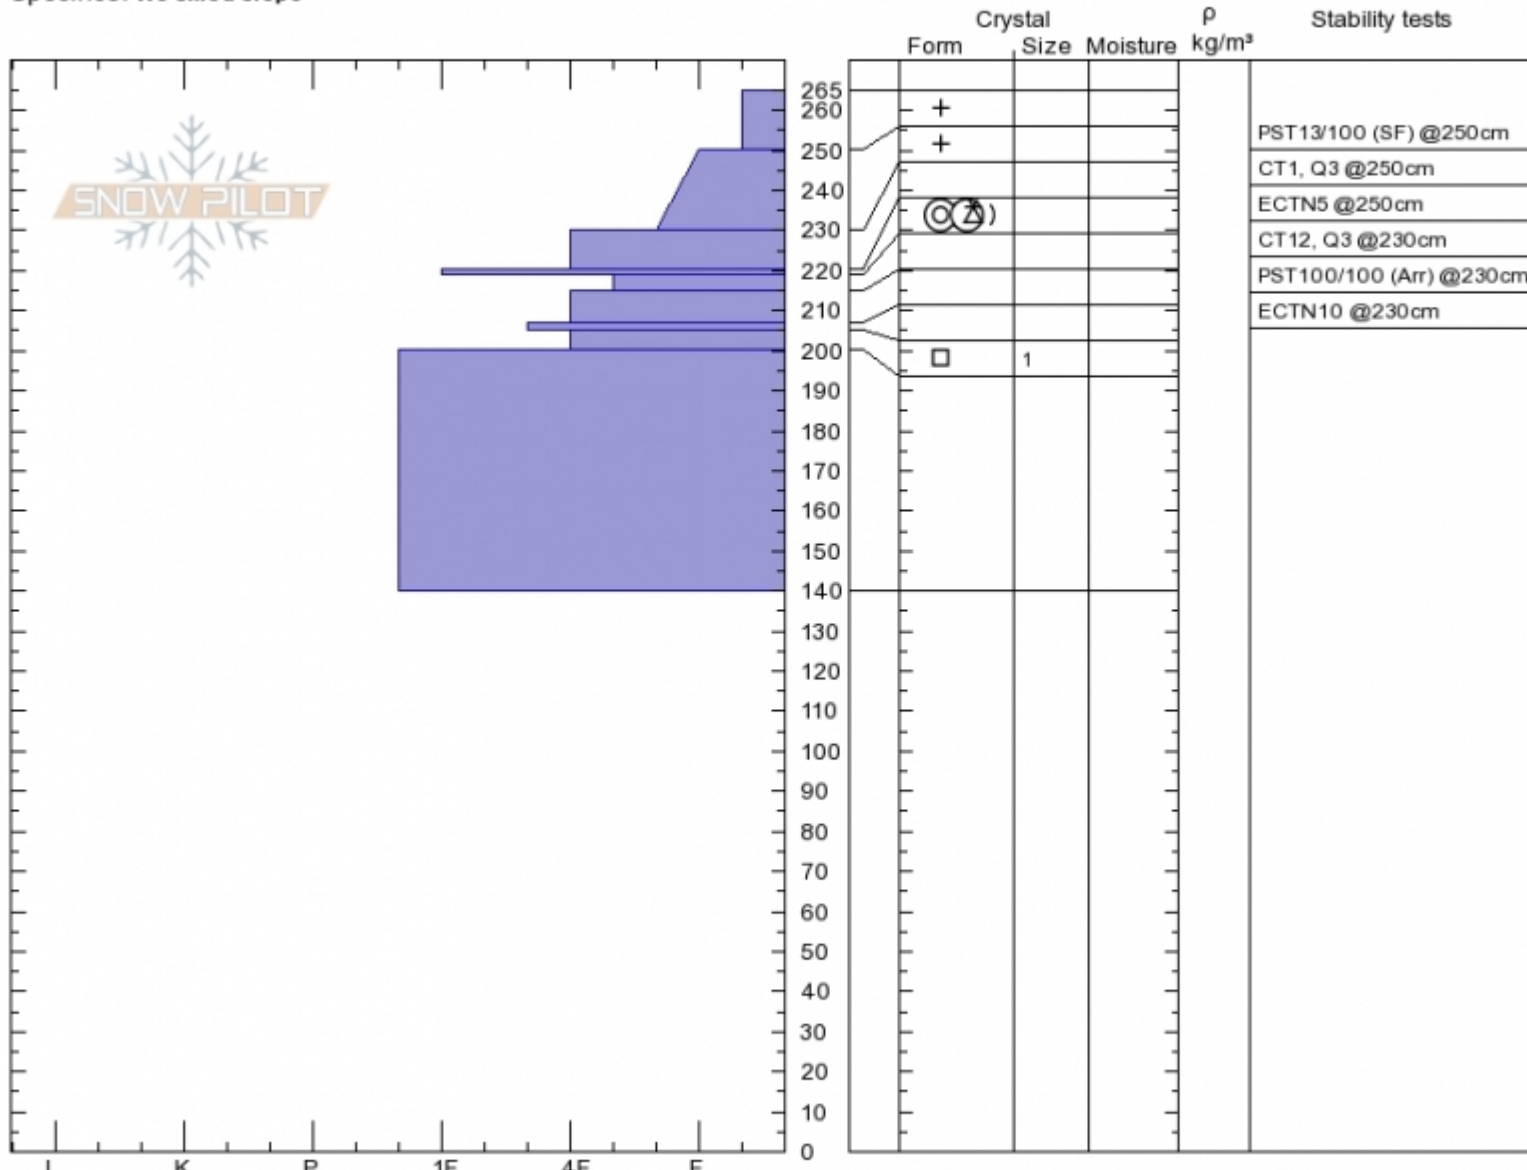

Headwall
Gallatin Range-N
MT
 Elevation: **8749 ft**
 Aspect: **35°**
 Specifics: **We skied slope**

Gabrielle Antonioli
Thu Feb 15 12:00 2018
 Co-ord: **45.39334N, -110.95377W**
 Slope Angle: **30°**
 Wind Loading:

Stability: **Fair**
 Air Temperature: **-15°C**
 Sky Cover: **SCT**
 Precipitation: **S-1**
 Wind: **W Light Breeze**

HS265
Stability Test Notes

Layer No

Notes: Skies obscured, cleared throughout the day. Light winds at pit location, but consistent W wind at higher elevations.

Hyalite Headwall Pit Profile

Advisory Region
 Northern Gallatin
 Longitude
 -110.95W
 Latitude
 45.39N

Northern Gallatin, 2018-02-16