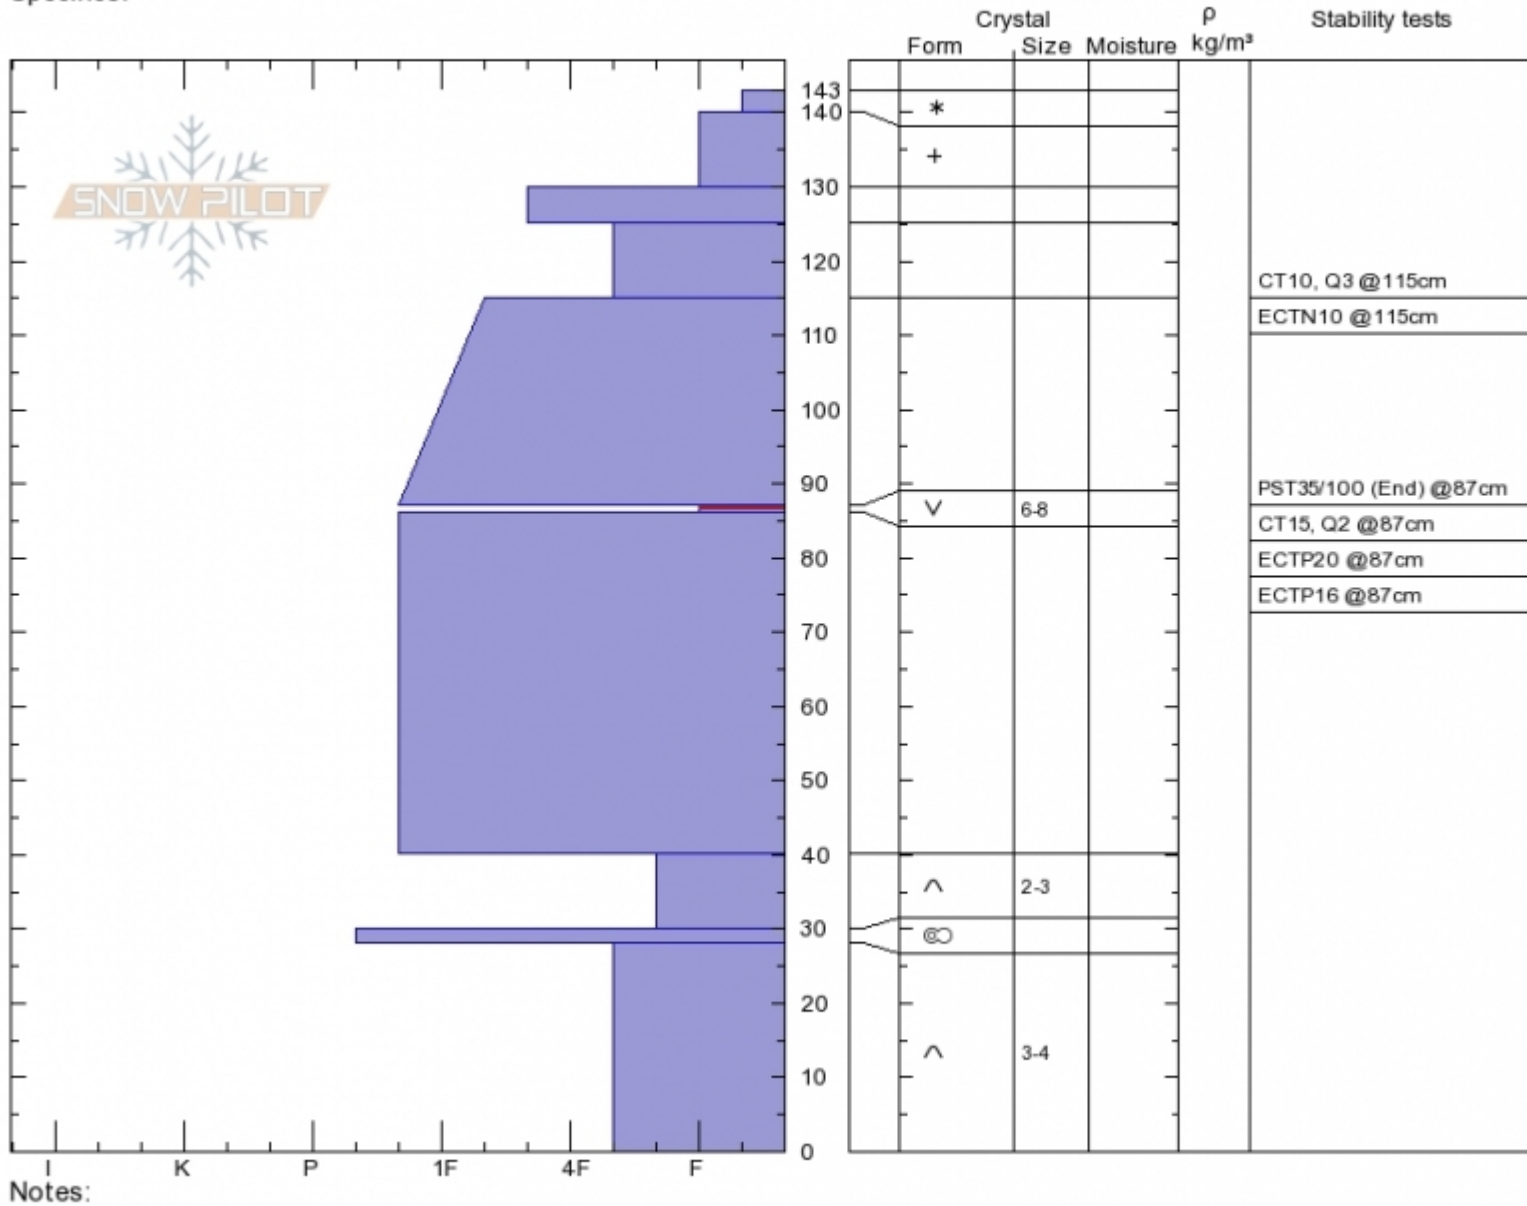

**Ski Hill**  
**Lionhead Range**  
**MT**  
 Elevation: **8000 ft**  
 Aspect: **50°**  
 Specifics:

**Alex Marienthal**  
**Mon Feb 12 12:08 2018**  
 Co-ord: **44.70216N, -111.29522W**  
 Slope Angle: **27°**  
 Wind Loading:

Stability: **Fair**  
 Air Temperature:  
 Sky Cover: **FEW**  
 Precipitation: **NO**  
 Wind: **NE Calm**

**HS143**  
 Stability Test Notes

Layer No  
**86-87: Pr**

Advisory Region  
 Lionhead Range  
 Lionhead Range, 2018-02-13