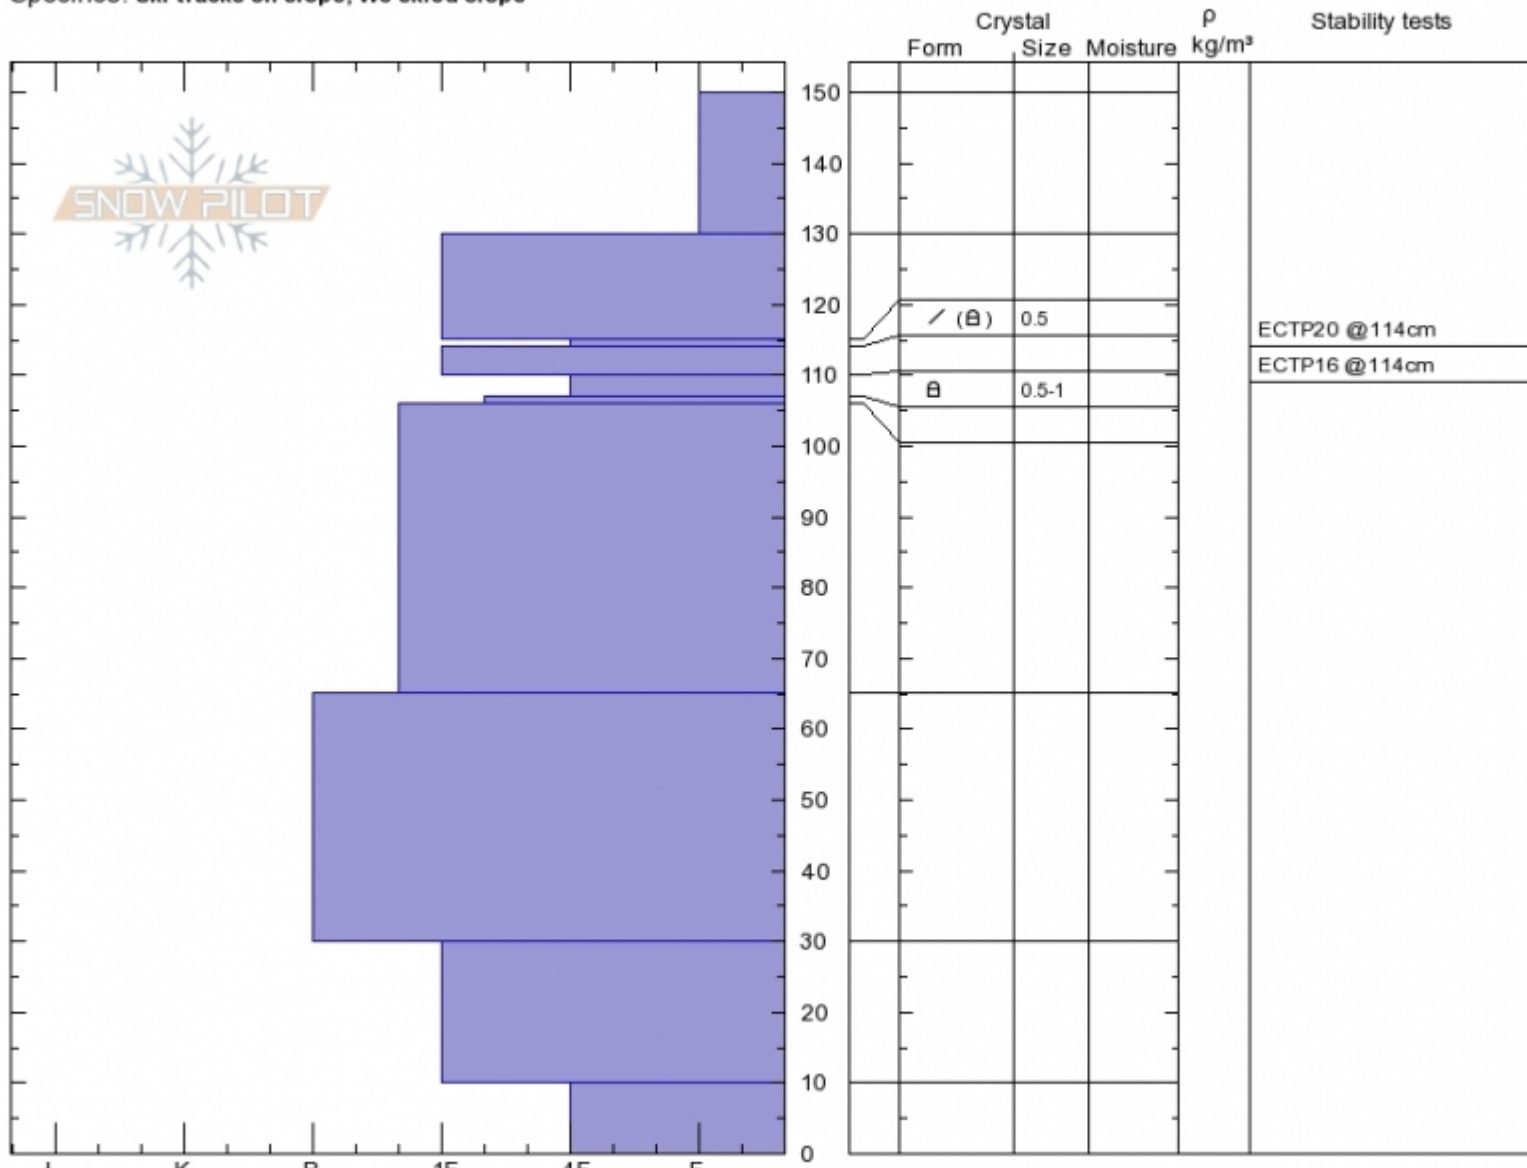

Beehive - top Tyler's Madison Range-N MT
 Elevation: 9080 ft
 Aspect: 240°
 Specifics: Ski tracks on slope; We skied slope

Alex Marienthal
 Sun Feb 11 11:17 2018
 Co-ord: 45.32335N, -111.38217W
 Slope Angle: 35°
 Wind Loading: previous

Stability: **Fair**
 Air Temperature:
 Sky Cover: **CLR**
 Precipitation: **NO**
 Wind: **Calm**

HS150
 Stability Test Notes

Layer No
 114-115:

Notes: Pit in Middle Basin was HS 175 and ECTN18 on NSF/MFCx 40cm down. ECTP in this pit was a surprise and not on a clear visible interface. The snow at 114cm looked like decomposing/framed. Maybe under old wind slab. Skied steep, but conservative terrain lower on slope.