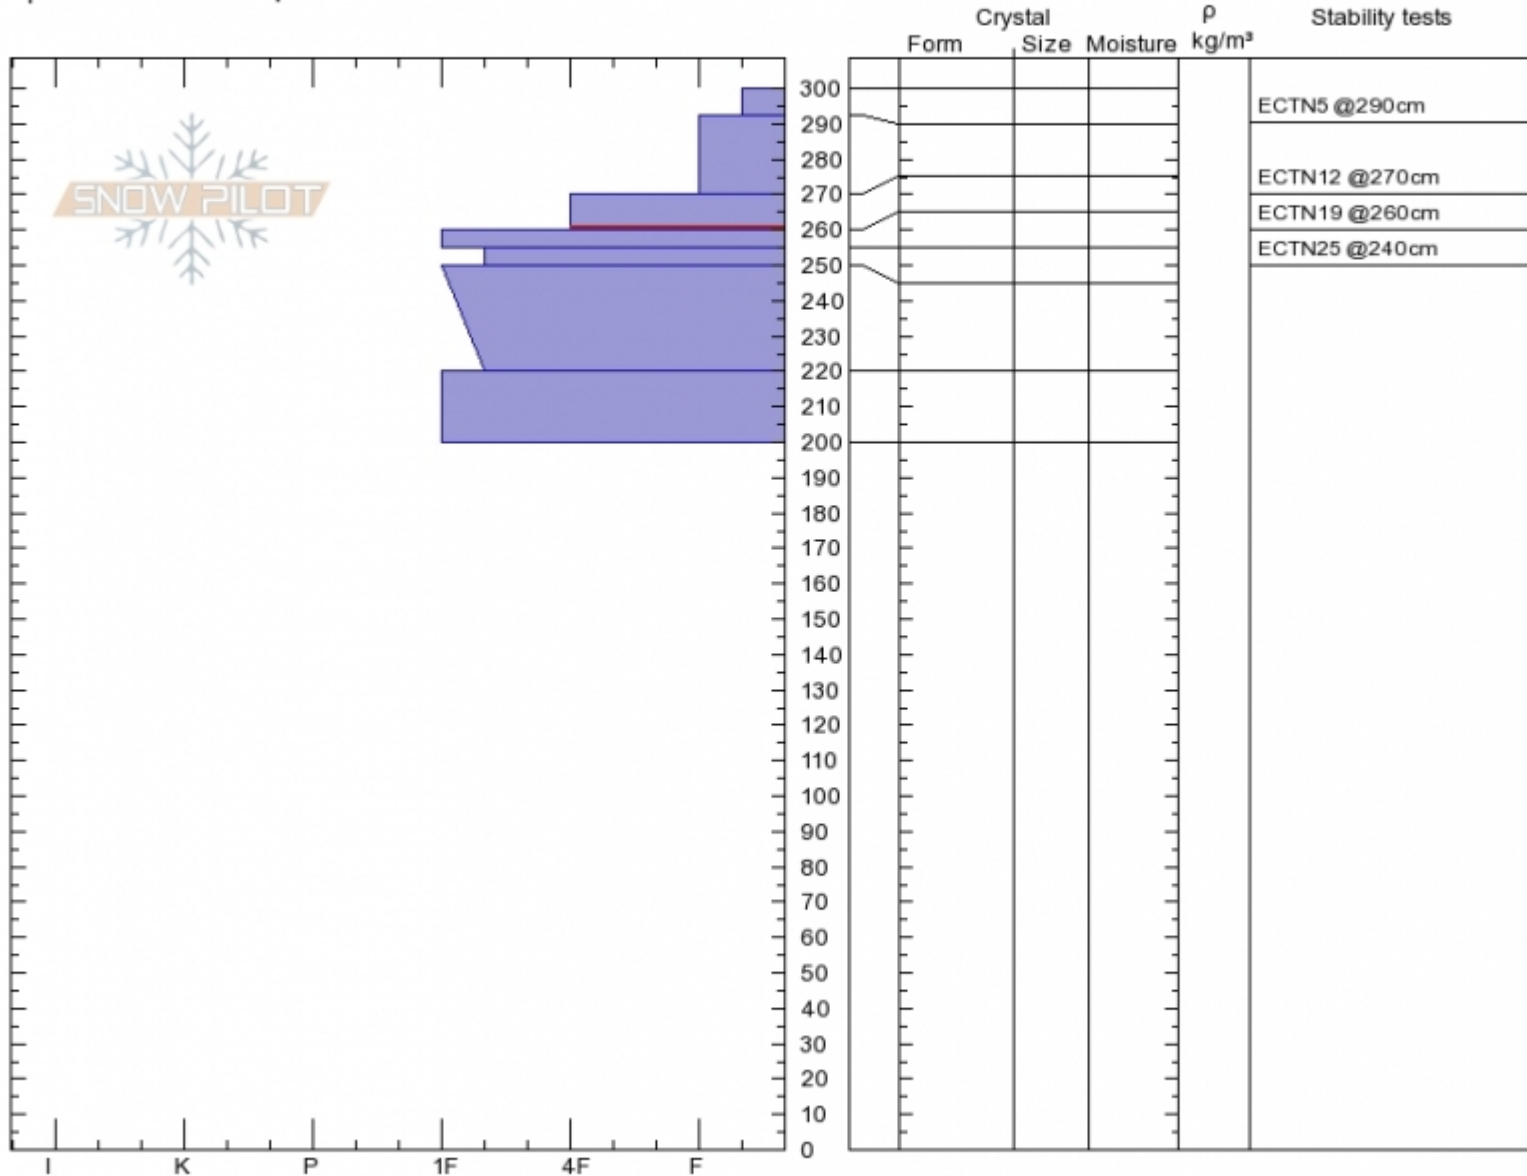

north Barronette
Beartooths
MT
 Elevation: **8700 ft**
 Aspect: **145°**
 Specifics: **We skied slope**

Beau Fredlund
Tue Feb 6 11:00 2018
 Co-ord: **45.00964N, -110.05951E**
 Slope Angle: **31°**
 Wind Loading:

Stability:
 Air Temperature: **-3°C**
 Sky Cover: **BKN**
 Precipitation: **S2**
 Wind: **SW Light Breeze**

HS300
Stability Test Notes

Layer No
260-270: F
255-260: V

Notes: Skied phenomenal. So signs of instability.