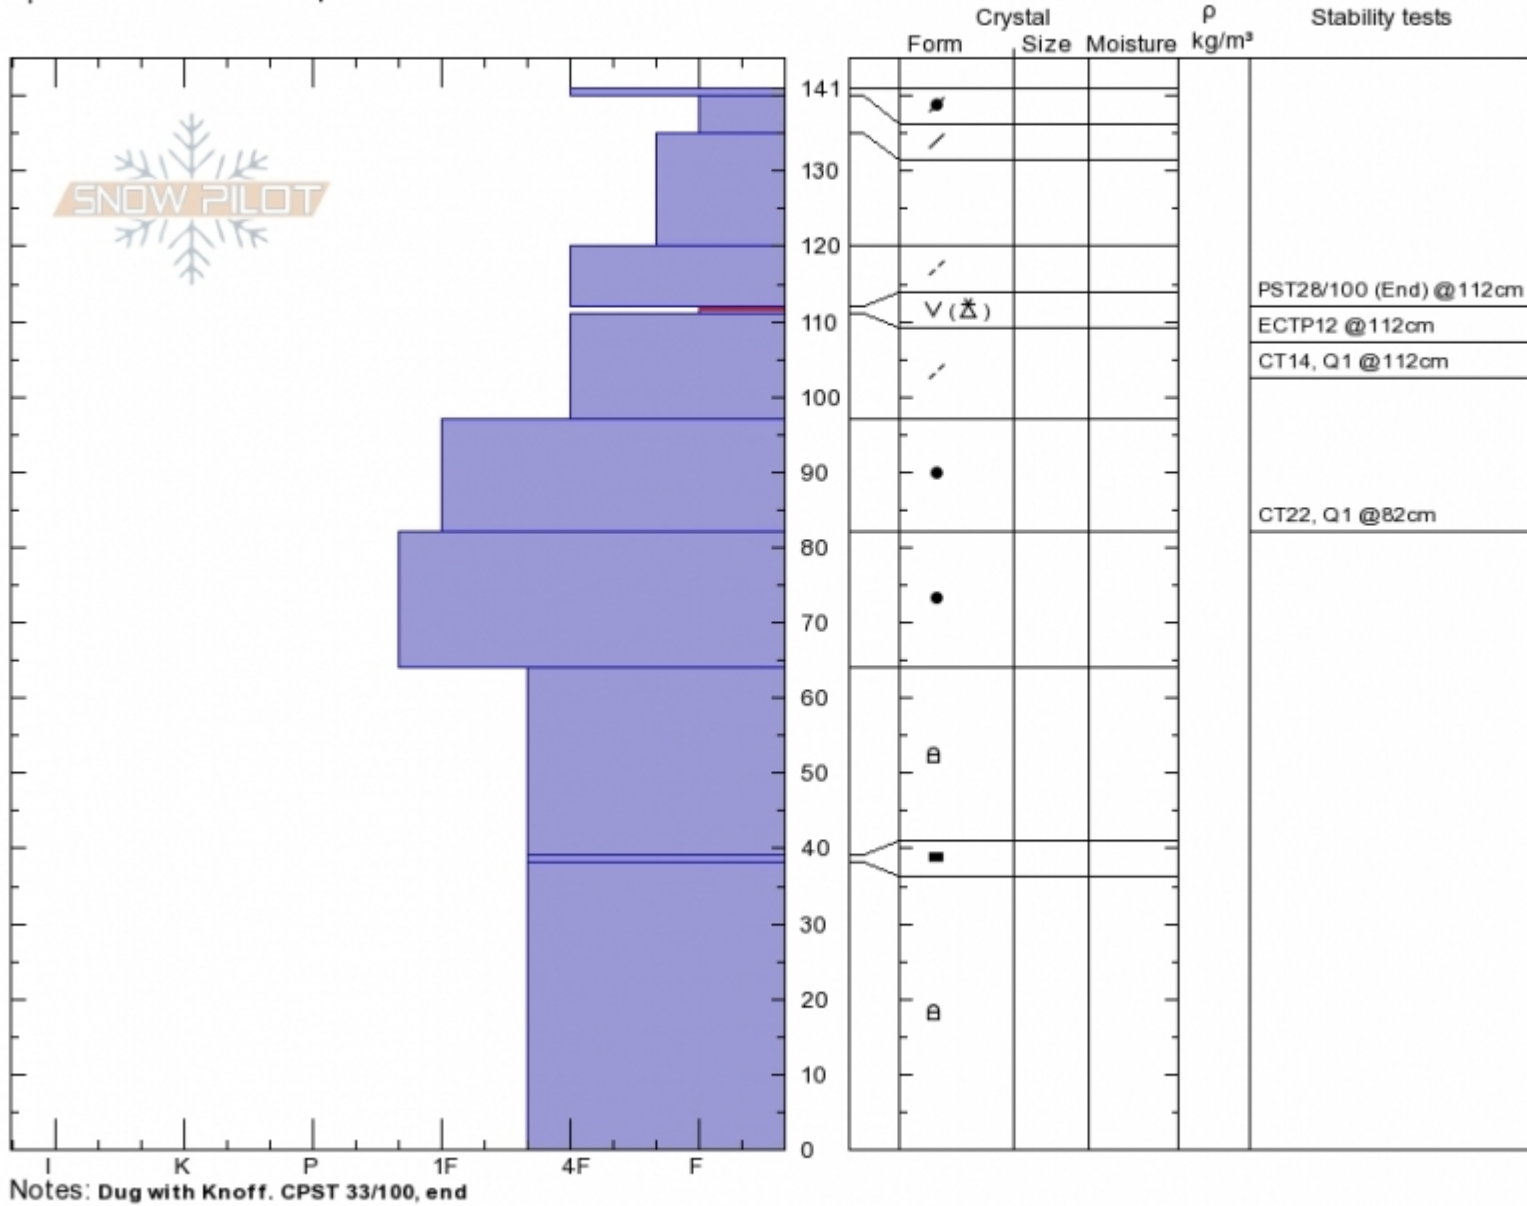

Bacon Rind Mdw
Madison Range-S
MT
 Elevation: **8864 ft**
 Aspect: **100°**
 Specifics: **Ski tracks on slope**

Doug Chabot-Admin
Tue Jan 30 10:40 2018
 Co-ord: **44.96991N, -111.09594W**
 Slope Angle: **18°**
 Wind Loading: **no**

Stability: **Fair**
 Air Temperature: **-3°C**
 Sky Cover: **OVC**
 Precipitation: **NO**
 Wind: **SW Moderate**

HS141
Stability Test Notes

Layer No
111-112: F

Advisory Region
 Southern Madison
 Southern Madison, 2018-01-31