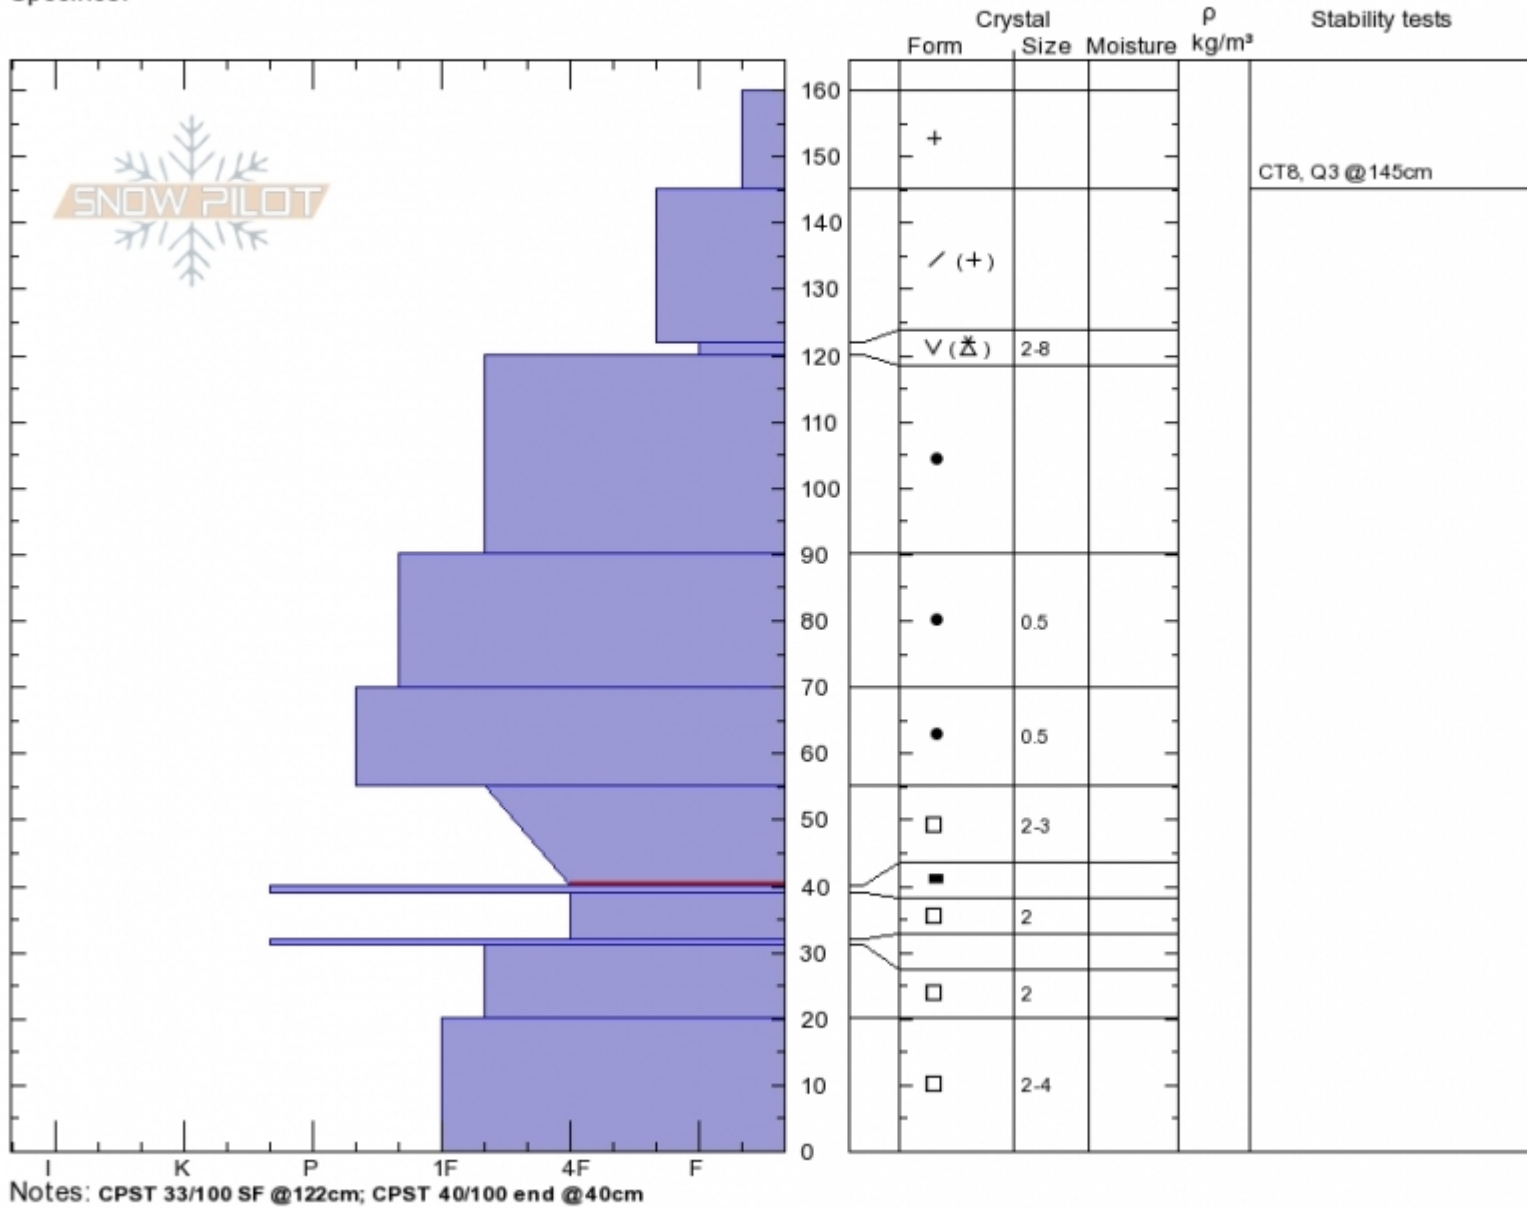

Ski Hill
Lionhead Range
MT
 Elevation: **8130 ft**
 Aspect: **70°**
 Specifics:

Doug Chabot-Admin
Tue Jan 23 12:30 2018
 Co-ord: **44.70228N, -111.29568W**
 Slope Angle: **24°**
 Wind Loading: **previous**

Stability: **Good**
 Air Temperature: **-7°C**
 Sky Cover: **BKN**
 Precipitation: **NO**
 Wind: **SW Light Breeze**

HS160
 Stability Test Notes

Layer No
 120-122: s
 40-55: Pr

Advisory Region
 Lionhead Range

Forecast link: [GNFAC Avalanche Advisory for Thu Jan 25, 2018](#)
[GNFAC Avalanche Advisory for Fri Jan 26, 2018](#)

Lionhead Range, 2018-01-24