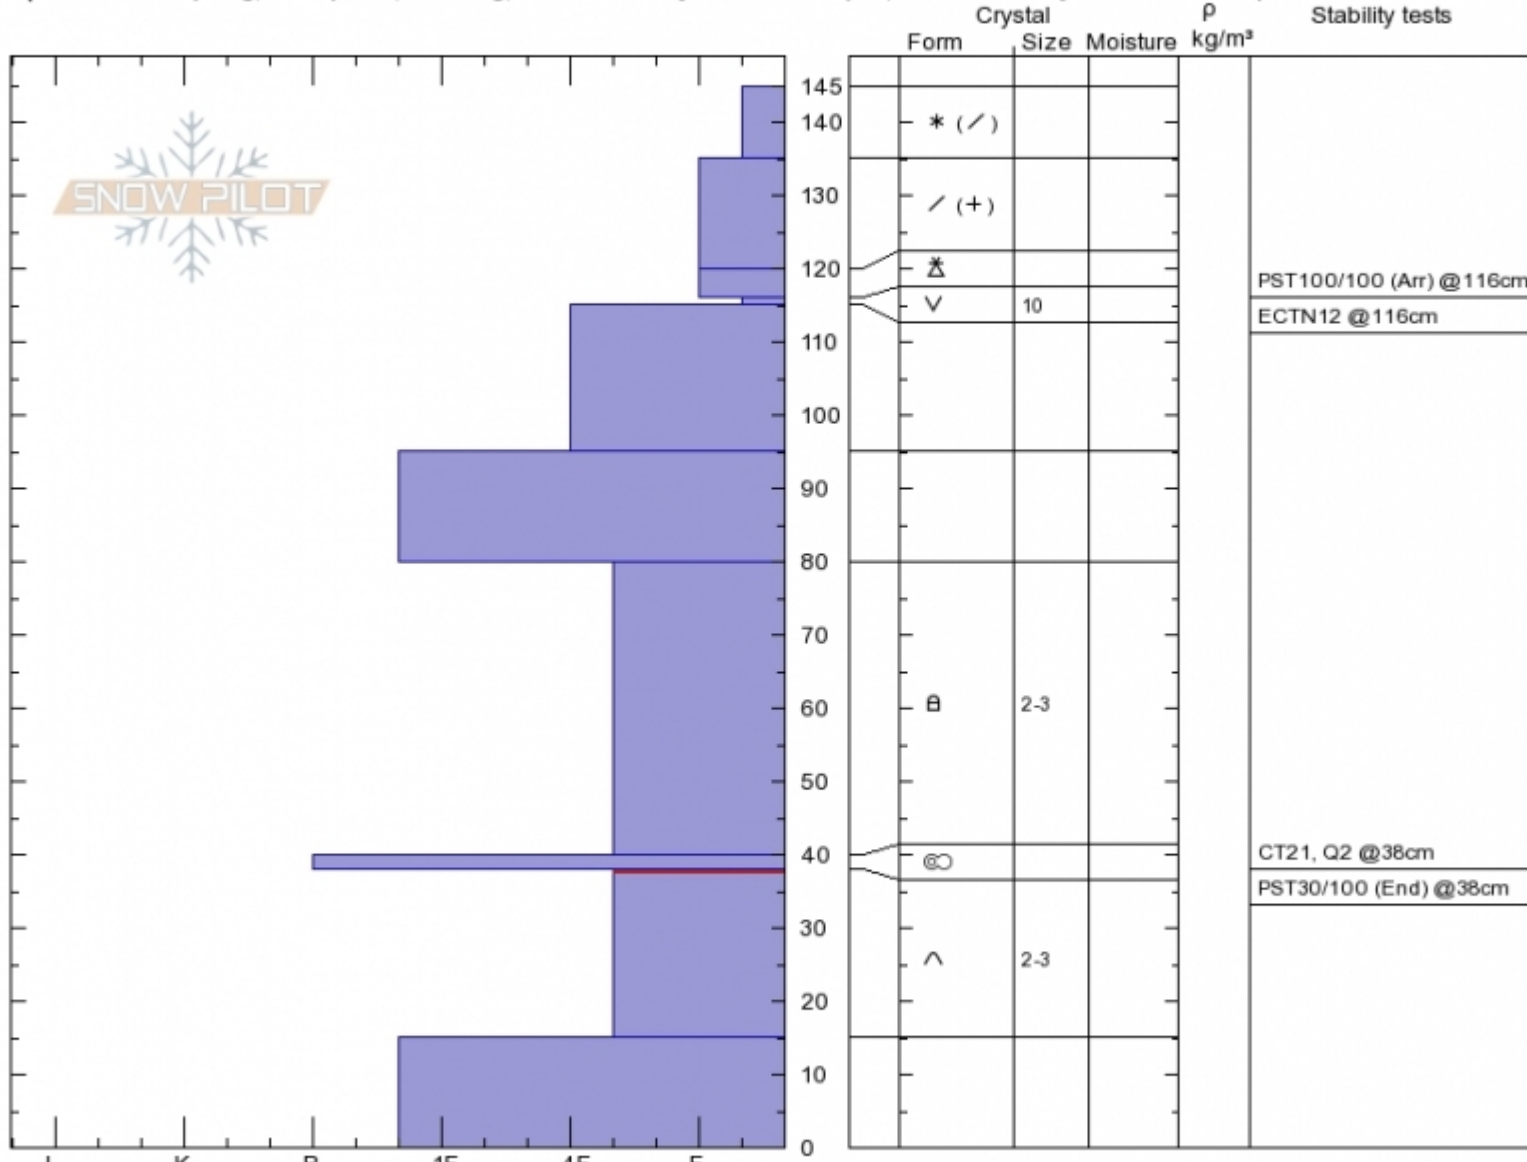

Lionhead ridge ski hil  
 Lionhead Range  
 MT  
 Elevation: 8040 ft  
 Aspect: 40°

Alex Marienthal  
 Sat Jan 20 12:05 2018  
 Co-ord: 44.70267N, -111.29602W  
 Slope Angle: 28°  
 Wind Loading: previous

Stability: **Poor**  
 Air Temperature:  
 Sky Cover: **SCT**  
 Precipitation: **S-1**  
 Wind: **Calm**

HS145  
 Stability Test Notes

Layer No  
 15-38: Pr

Specifics: Collapsing, widespread; Cracking; Recent activity on similar slopes; Recent activity on different slopes

Notes: Dug above (20-30 feet) previous avalanche crown from 12-14 days ago, which was mostly filled in. When first person left the pit u descended on, the entire slope collapsed 100'+ wide. Failed on facets below crust. Big collapse. Deep.

Advisory Region  
 Lionhead Range  
 Longitude  
 -111.30W  
 Latitude  
 44.70N  
 Lionhead Range, 2018-01-21