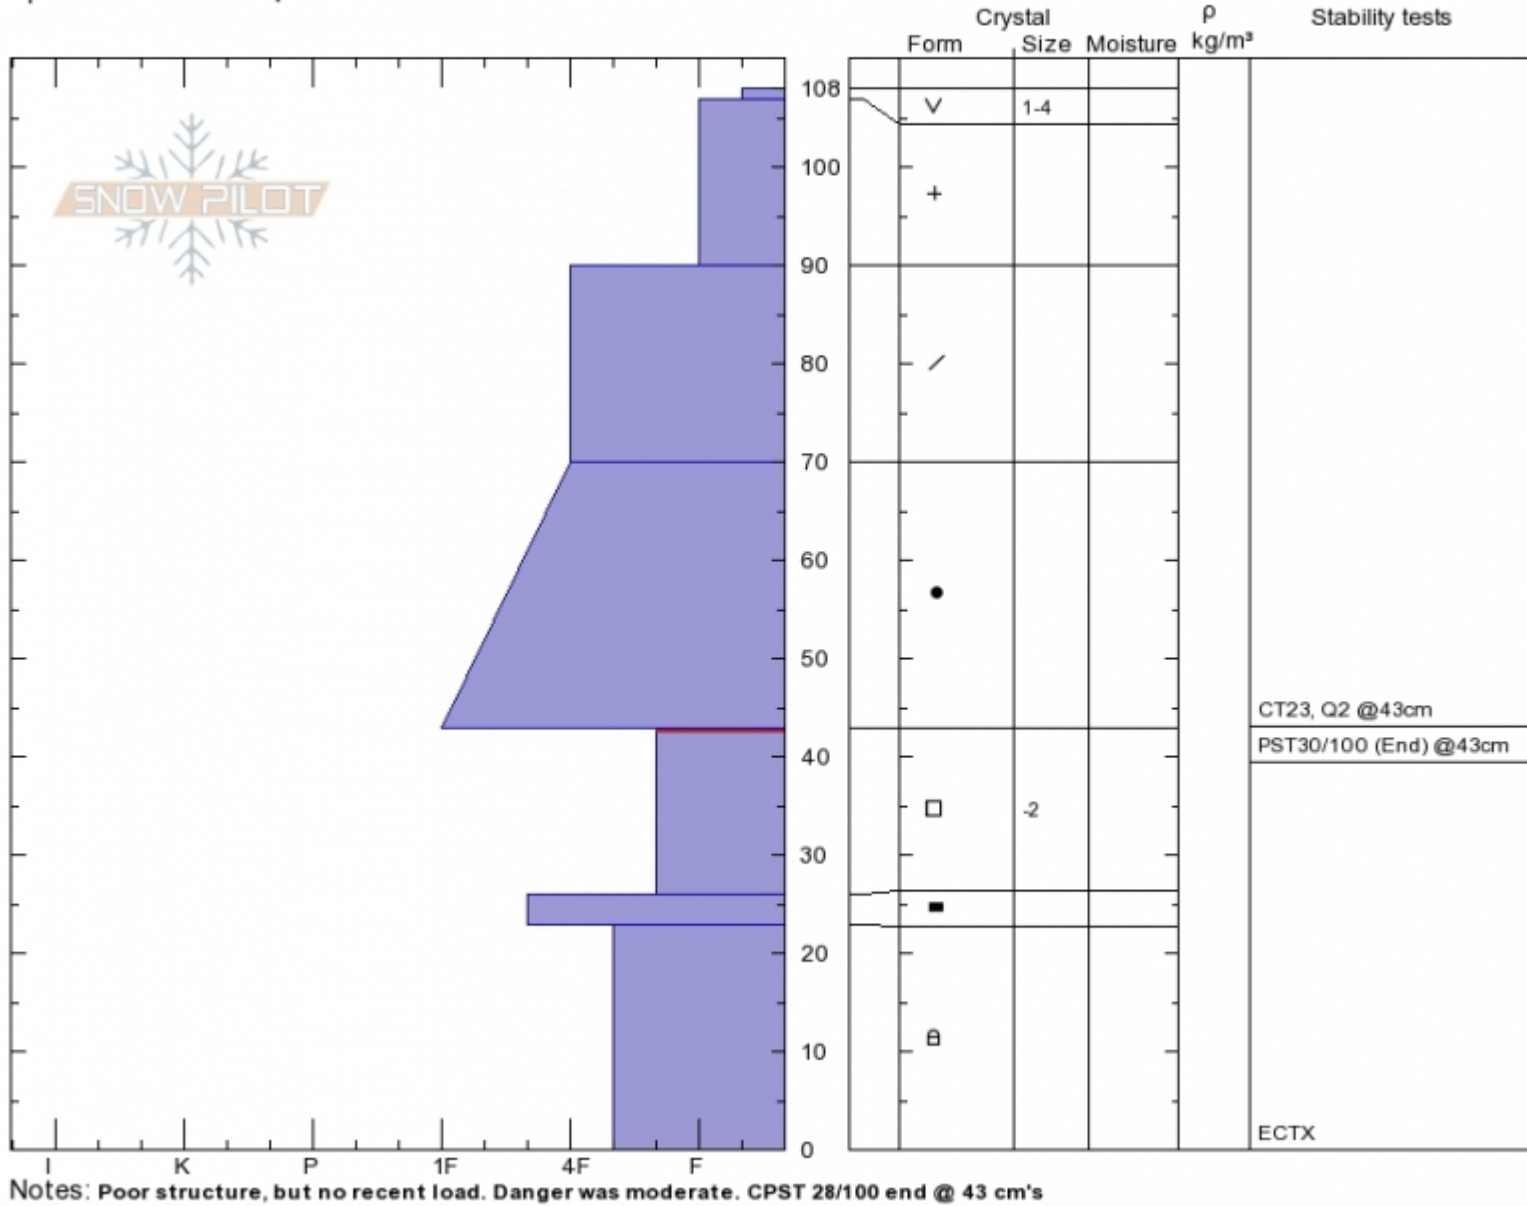

**Dudley Creek**  
**Madison Range-N**  
**MT**  
 Elevation: **8180 ft**  
 Aspect: **70°**  
 Specifics: **We skied slope**

**Eric Knoff**  
**Wed Jan 17 11:00 2018**  
 Co-ord: **45.28995N, -111.29082W**  
 Slope Angle: **26°**  
 Wind Loading:

Stability:  
 Air Temperature:  
 Sky Cover:  
 Precipitation: **NO**  
 Wind:

**HS108**  
 Stability Test Notes

Layer No  
**26-43: Pr**

Advisory Region  
 Northern Madison

**Forecast link:** [GNFAC Avalanche Advisory for Fri Jan 19, 2018](#)  
 Northern Madison, 2018-01-18