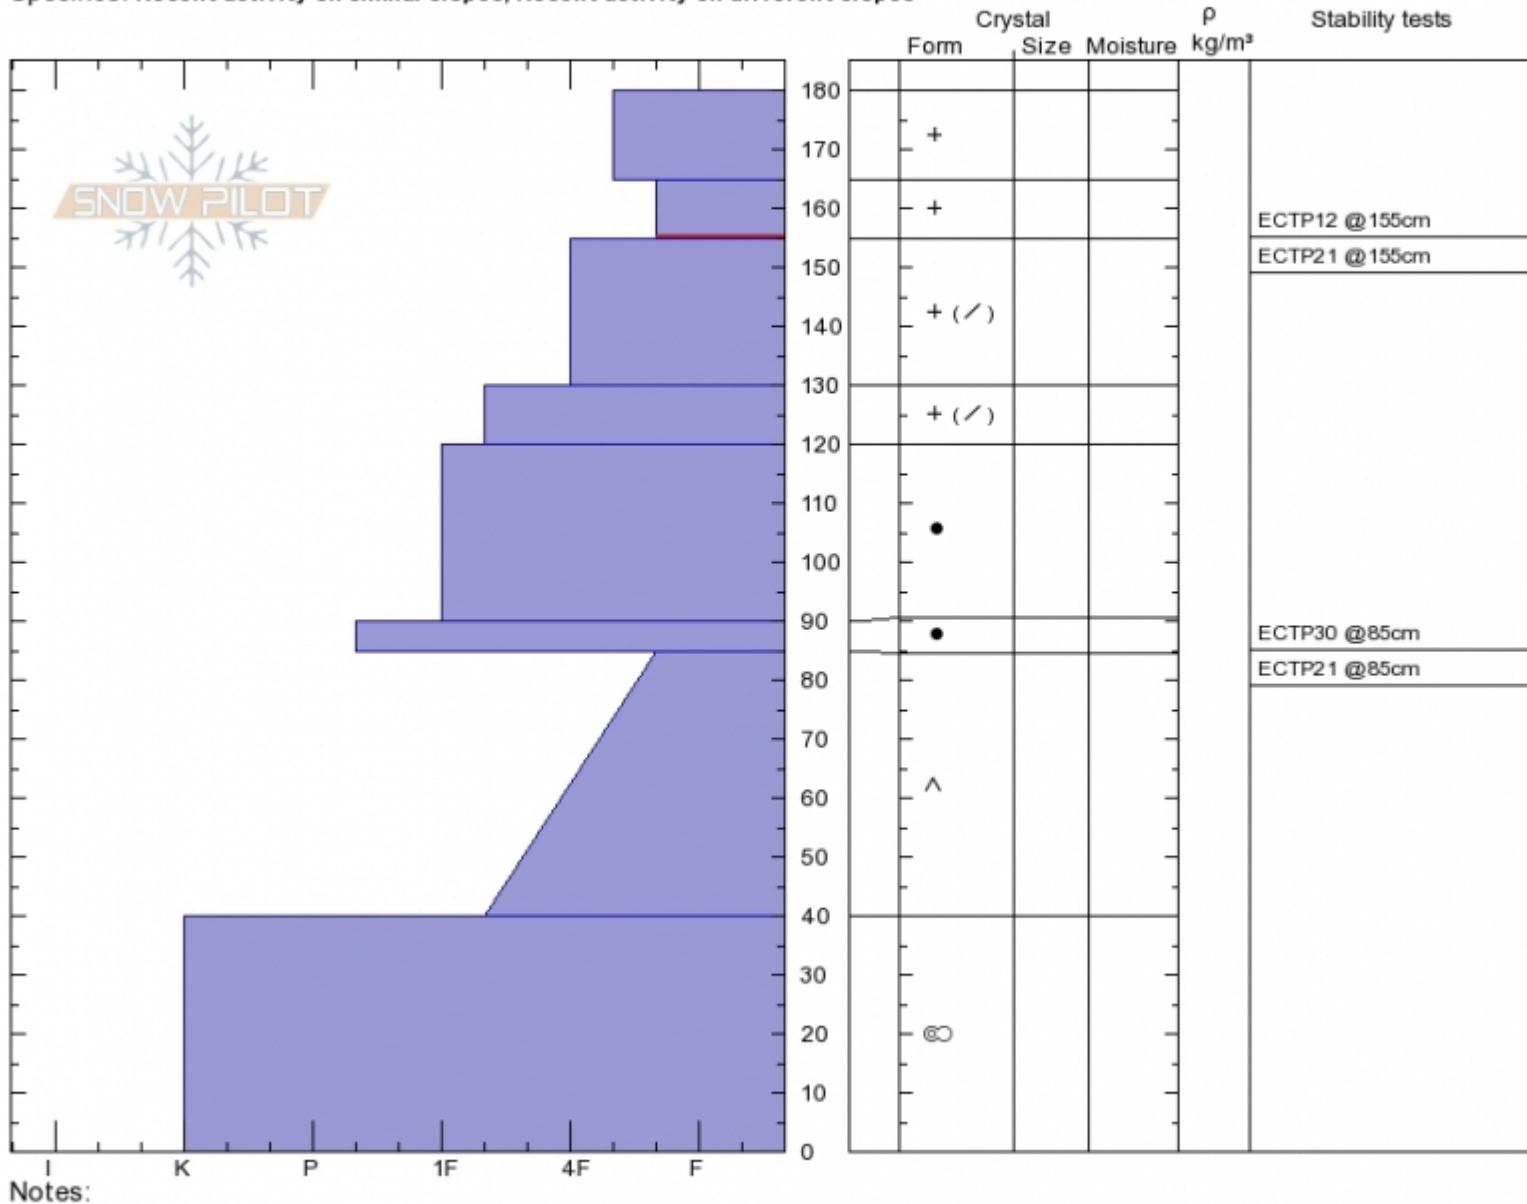

Jones Crk.  
 Bridger Range  
 MT  
 Elevation: 8400 ft  
 Aspect: 275°

Alex Marienthal  
 Mon Jan 15 10:45 2018  
 Co-ord: 45.82405N, -110.93309W  
 Slope Angle: 35°  
 Wind Loading: no

Stability: **Poor**  
 Air Temperature:  
 Sky Cover: **SCT**  
 Precipitation: **NO**  
 Wind: **W Moderate**

HS180  
 Stability Test Notes  
 85: +2 shoulder taps

Layer No  
 155-165: F

Specifics: Recent activity on similar slopes; Recent activity on different slopes

Notes:  
 Advisory Region  
 Bridger Range  
 Bridger Range, 2018-01-15