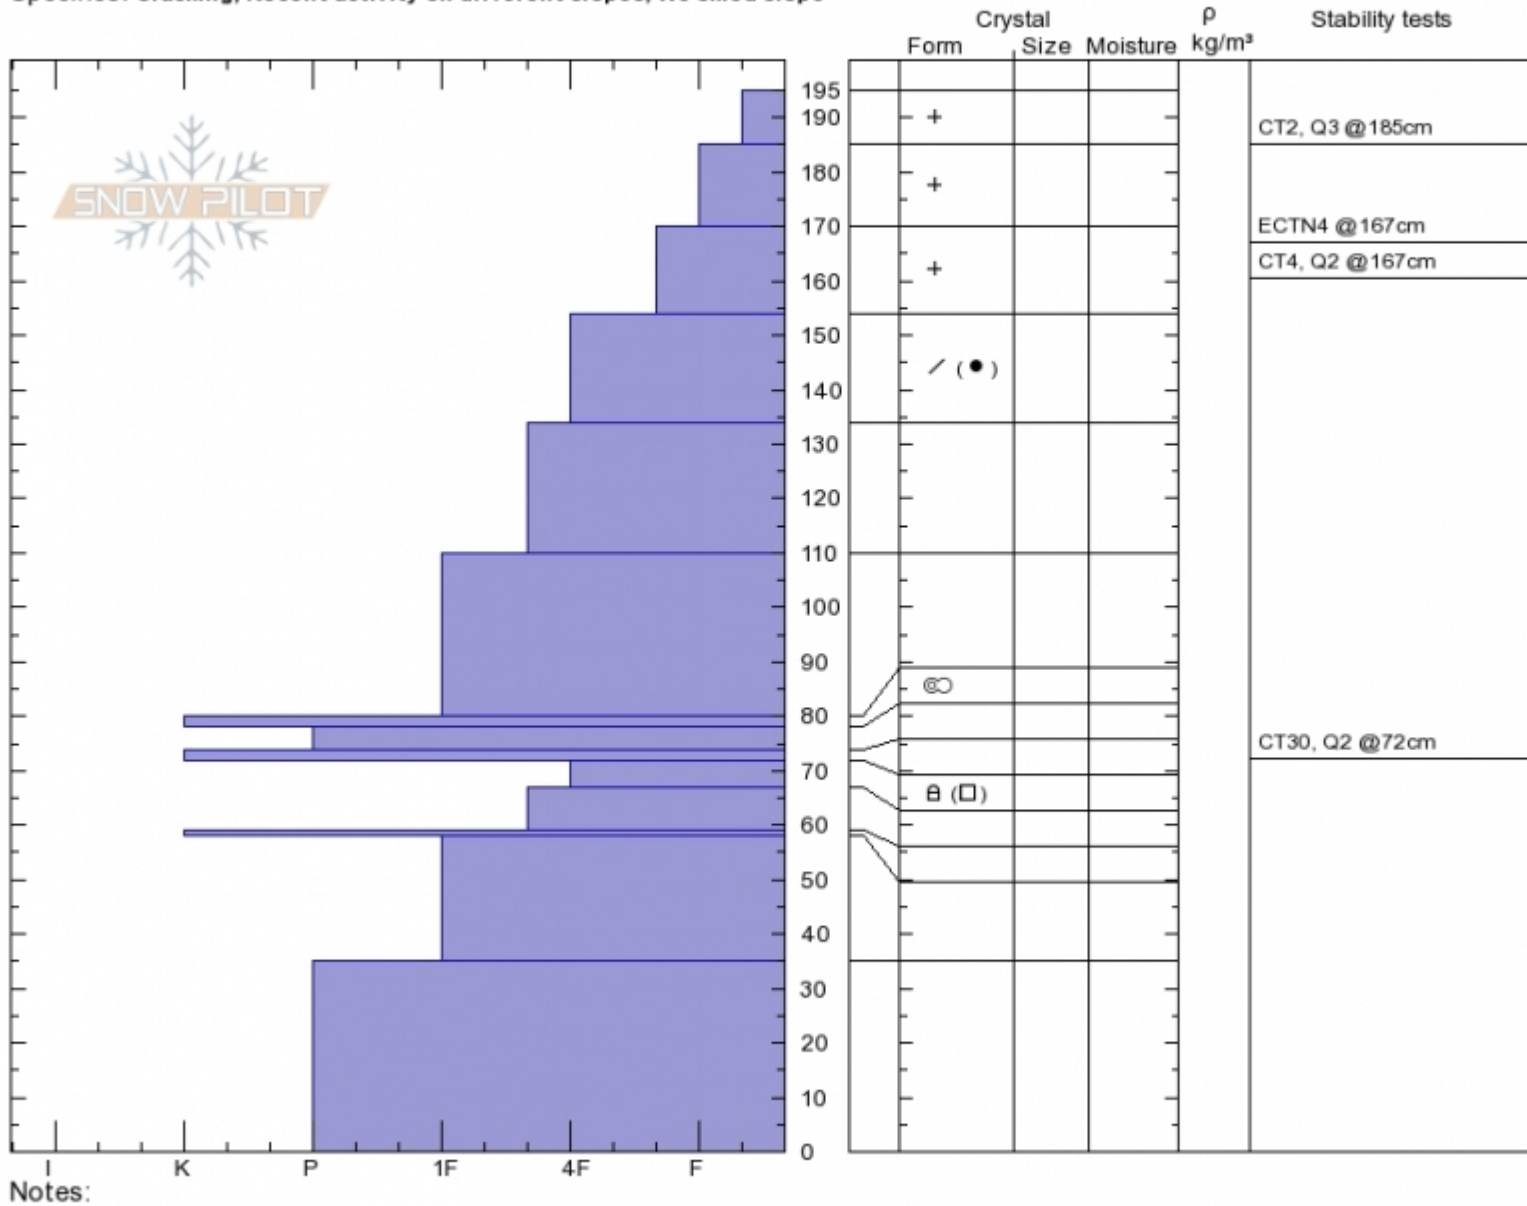

Throne
 Bridger Range
 MT
 Elevation: 8040 ft
 Aspect: 85°

Alex Marienthal
 Fri Jan 12 11:04 2018
 Co-ord: 45.88456N, -110.95000W
 Slope Angle: 27°
 Wind Loading: no

Stability: **Good**
 Air Temperature:
 Sky Cover: **OVC**
 Precipitation: **S1**
 Wind: **Calm**

HS195 PF40
 Stability Test Notes
 72: CPST40/90end

Layer No
 67-72: Pr

Specifics: Cracking; Recent activity on different slopes; We skied slope

Advisory Region
 Bridger Range
 Bridger Range, 2018-01-12