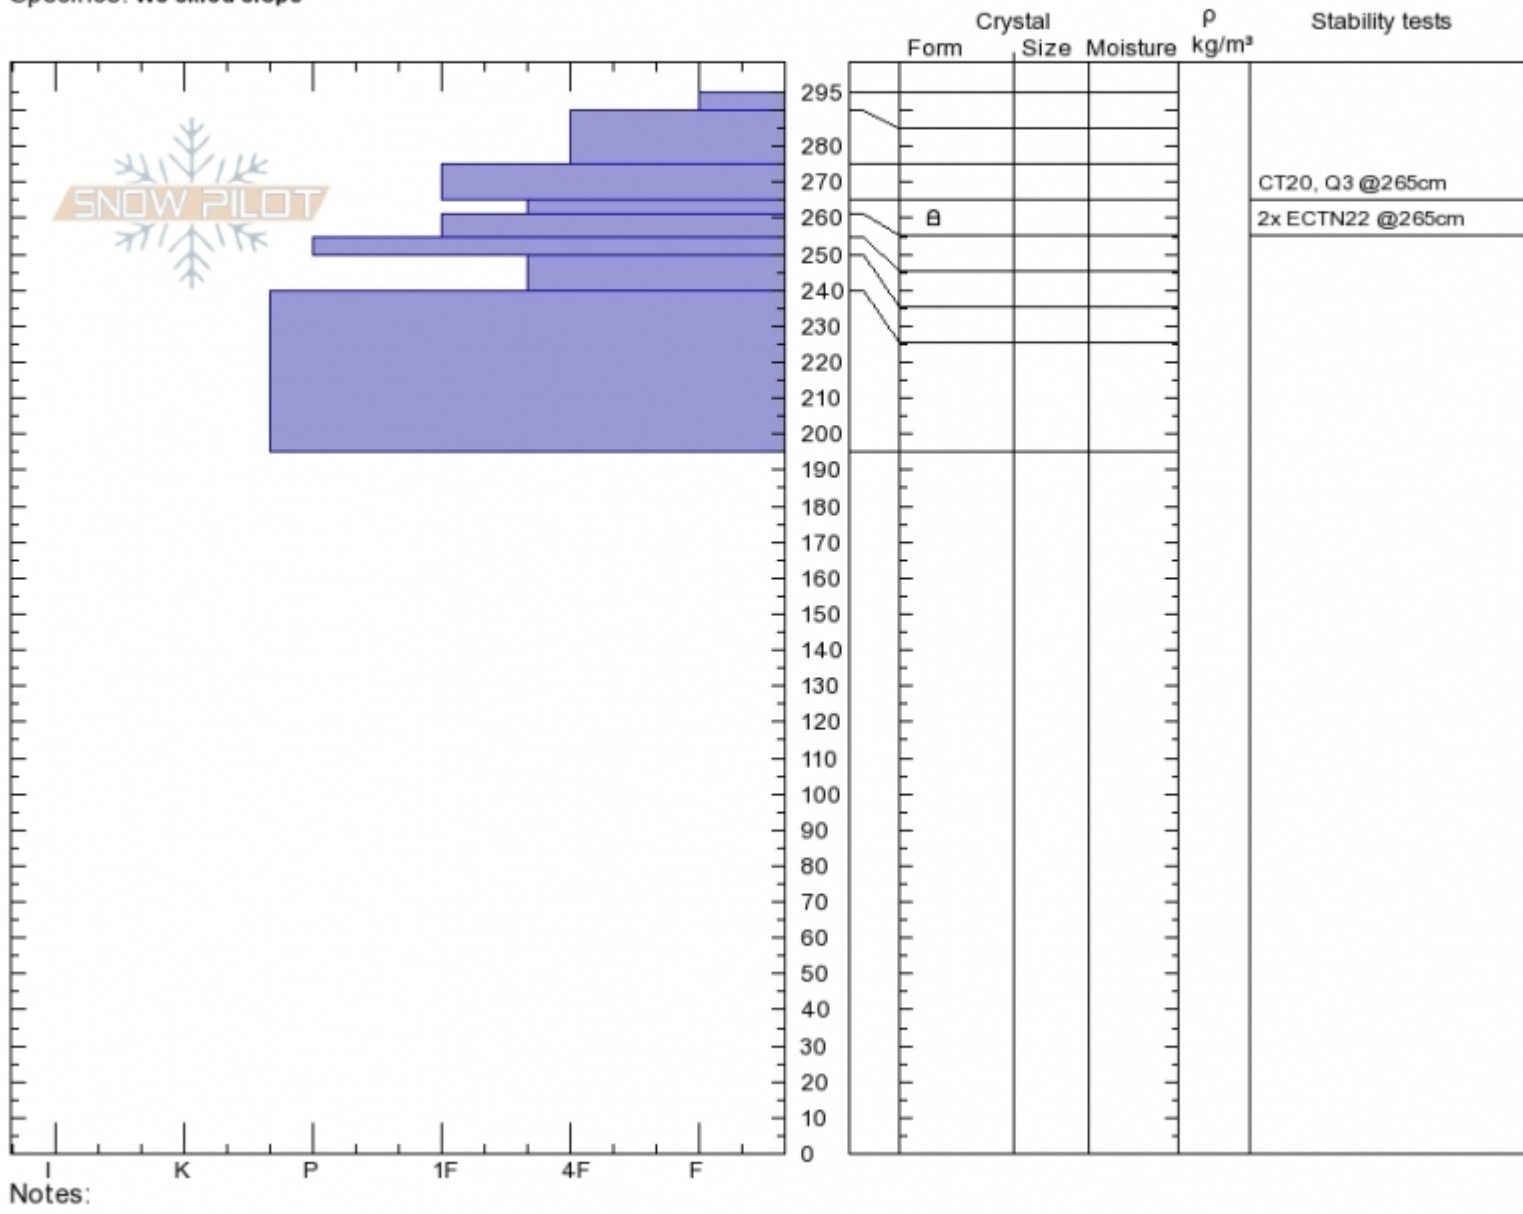

**Mt. Blackmore East**  
**Gallatin Range-N**  
**MT**  
 Elevation: **9912 ft**  
 Aspect: **98°**  
 Specifics: **We skied slope**

**Alex Marienthal**  
**Sat Jan 6 12:00 2018**  
 Co-ord: **45.44404N, -111.00181W**  
 Slope Angle: **35°**  
 Wind Loading: **previous**

Stability: **Good**  
 Air Temperature:  
 Sky Cover: **BKN**  
 Precipitation: **S1**  
 Wind: **SW Light Breeze**

HS295  
 Stability Test Notes  
 Layer No

Advisory Region  
 Northern Gallatin  
 Northern Gallatin, 2018-01-06