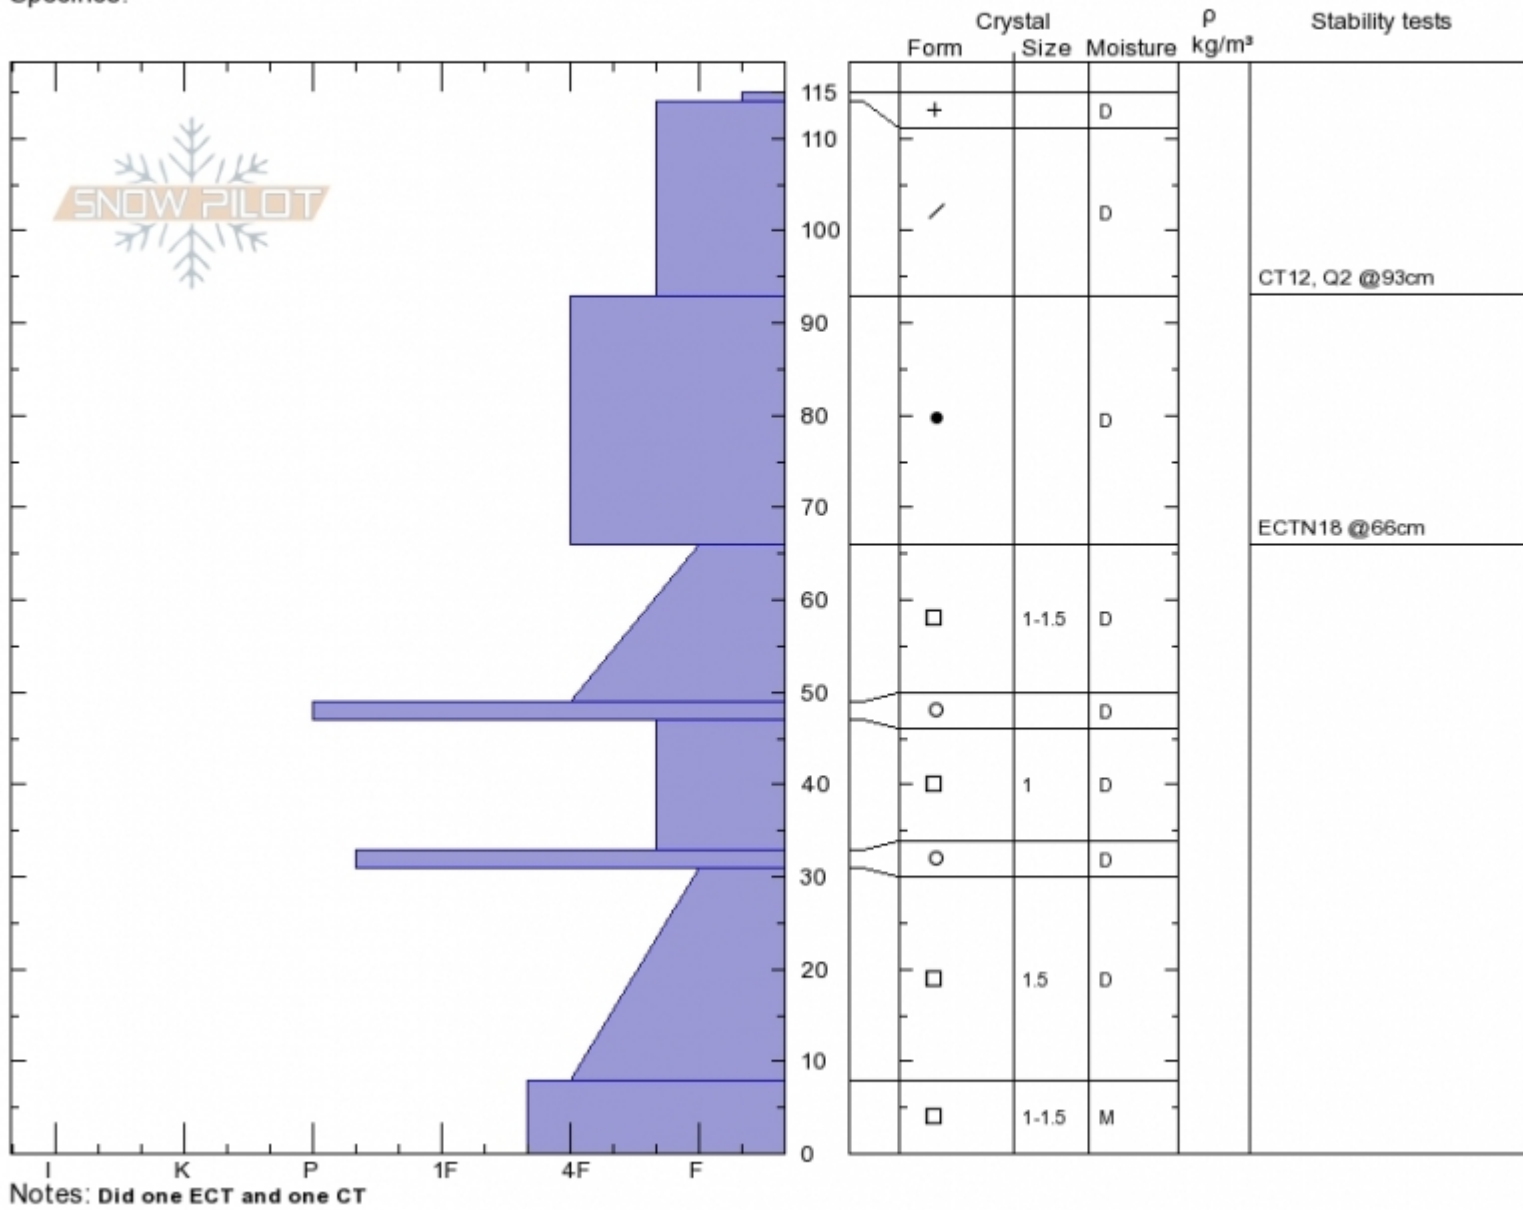

Maid of the Mist
Gallatin Range-N
MT
 Elevation: **9400 ft**
 Aspect: **SW**
 Specifics:

Jon Hageness
Wed Jan 3 13:15 2018
 Co-ord: **45.41568N, -110.97063W**
 Slope Angle: **26°**
 Wind Loading: **no**

Stability:
 Air Temperature: **-5°C**
 Sky Cover: **OVC**
 Precipitation: **S2**
 Wind: **Calm**

HS115
 Stability Test Notes

Layer No
 8-31: Prob

Advisory Region
 Northern Gallatin
 Northern Gallatin, 2018-01-04