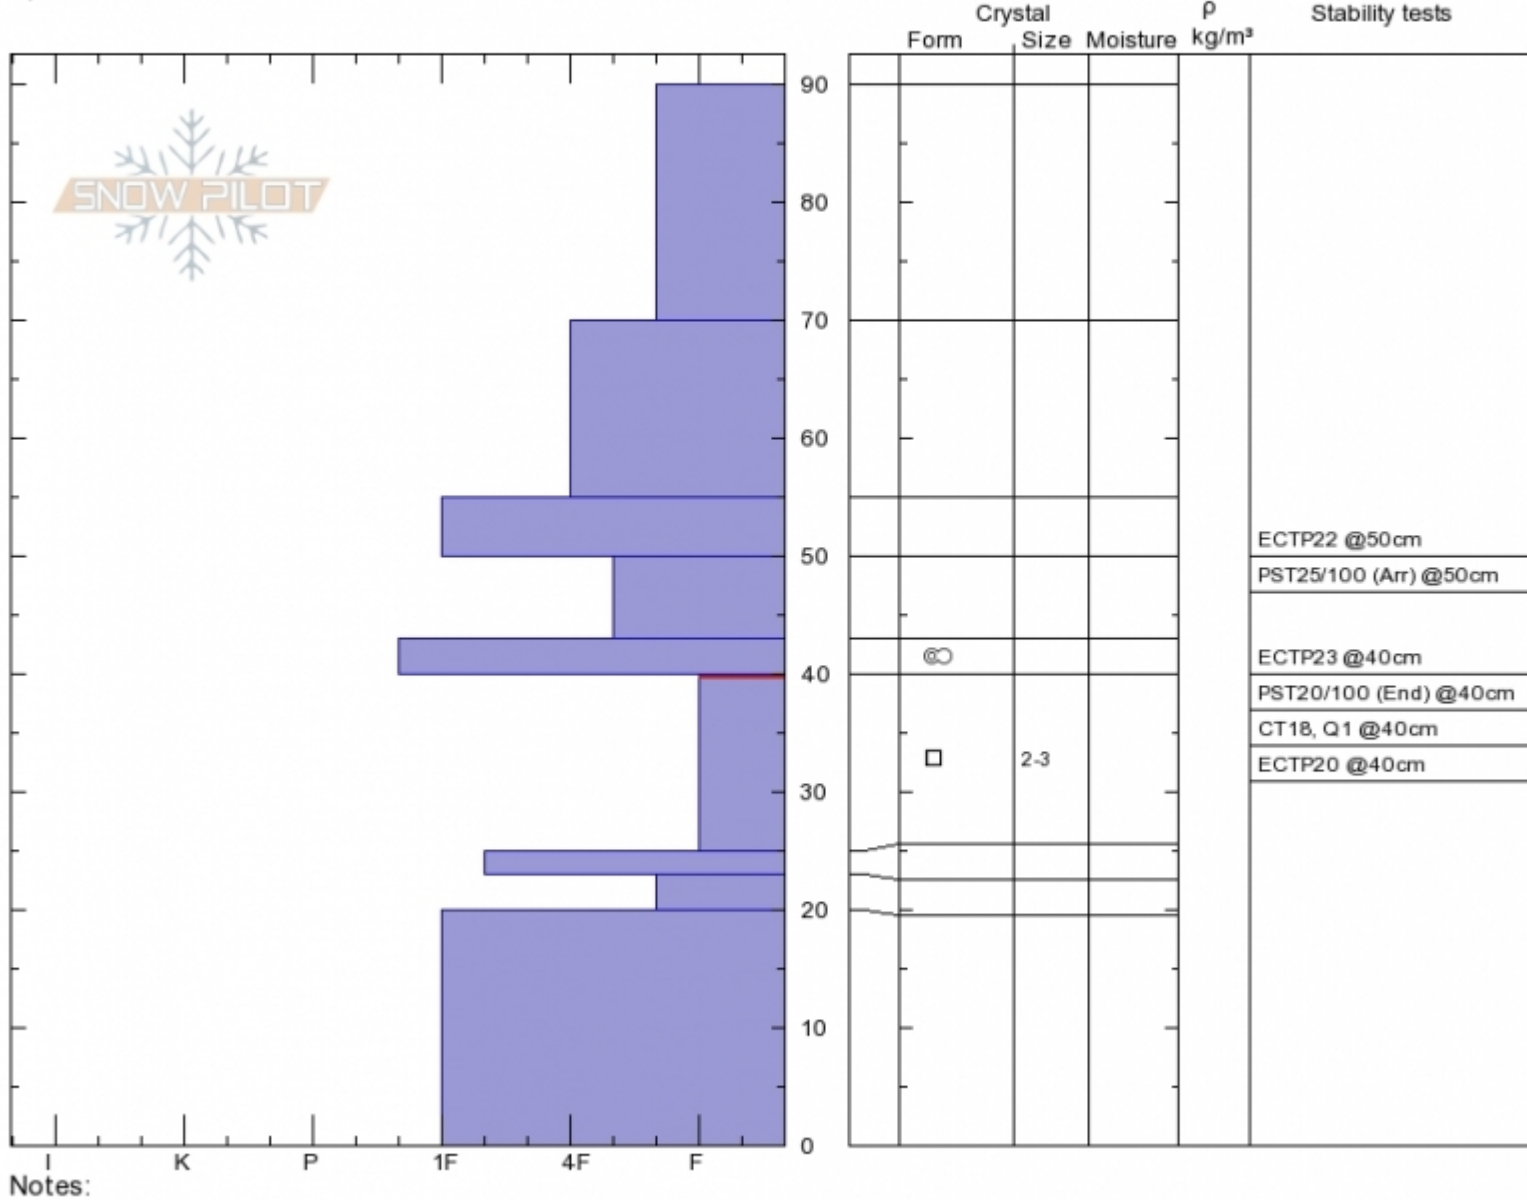

Yellow Mtn. Upper
Madison Range-N
MT
 Elevation: **9236 ft**
 Aspect: **140°**

Alex Marienthal
Fri Dec 29 11:35 2017
 Co-ord: **45.29788N, -111.31977W**
 Slope Angle: **25°**
 Wind Loading: **no**

Stability: **Poor**
 Air Temperature:
 Sky Cover: **BKN**
 Precipitation: **S1**
 Wind: **SW Moderate**

HS90
Stability Test Notes

Layer No
25-40: Pro

Specifics: **Collapsing, localized; Cracking; Recent activity on different slopes; We skied slope**

Advisory Region
 Northern Madison
 Northern Madison, 2017-12-29