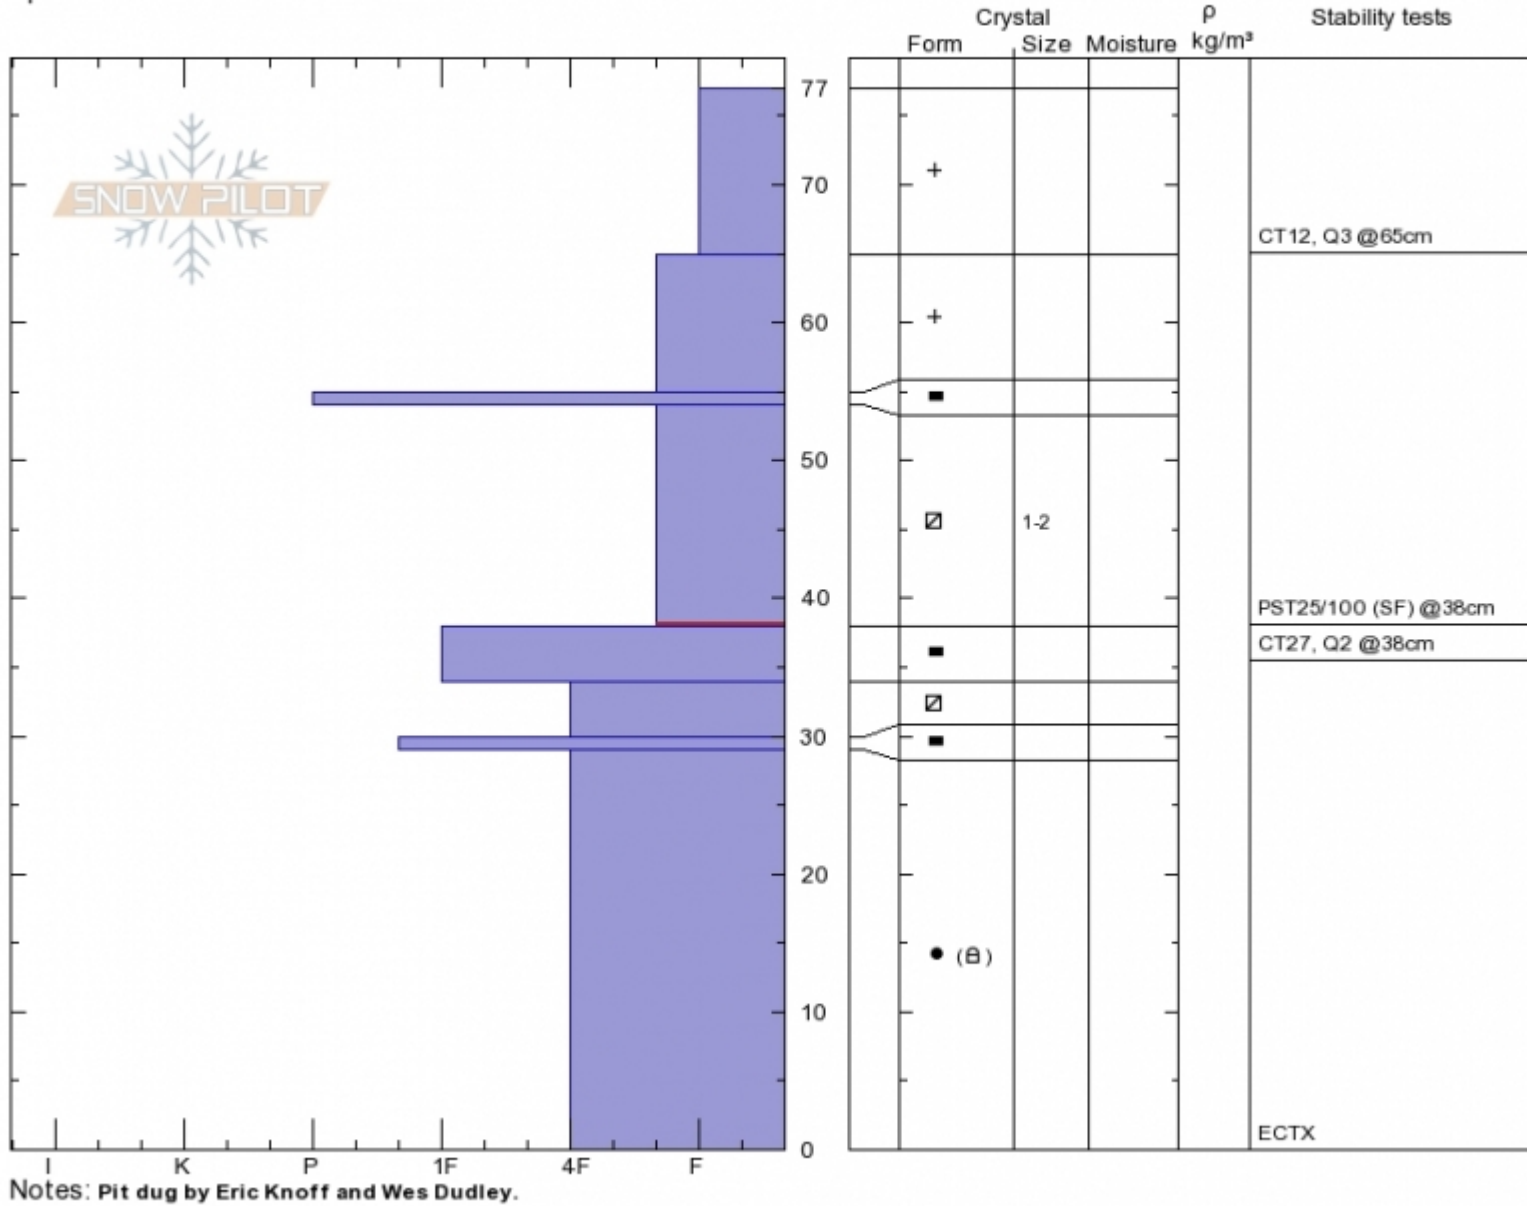

Wilderness Boundary
 Madison Range-S
 MT
 Elevation: 8820 ft
 Aspect: 226°
 Specifics:

Doug Chabot-Admin
 Thu Dec 21 11:00 2017
 Co-ord: 44.97705N, -111.35927W
 Slope Angle: 26°
 Wind Loading: no

Stability: **Good**
 Air Temperature:
 Sky Cover: **SCT**
 Precipitation: **NO**
 Wind: **Calm**

HS77
 Stability Test Notes

Layer No
 38-54: CP
 38-54: Pr

Advisory Region
 Southern Madison
 Southern Madison, 2017-12-21