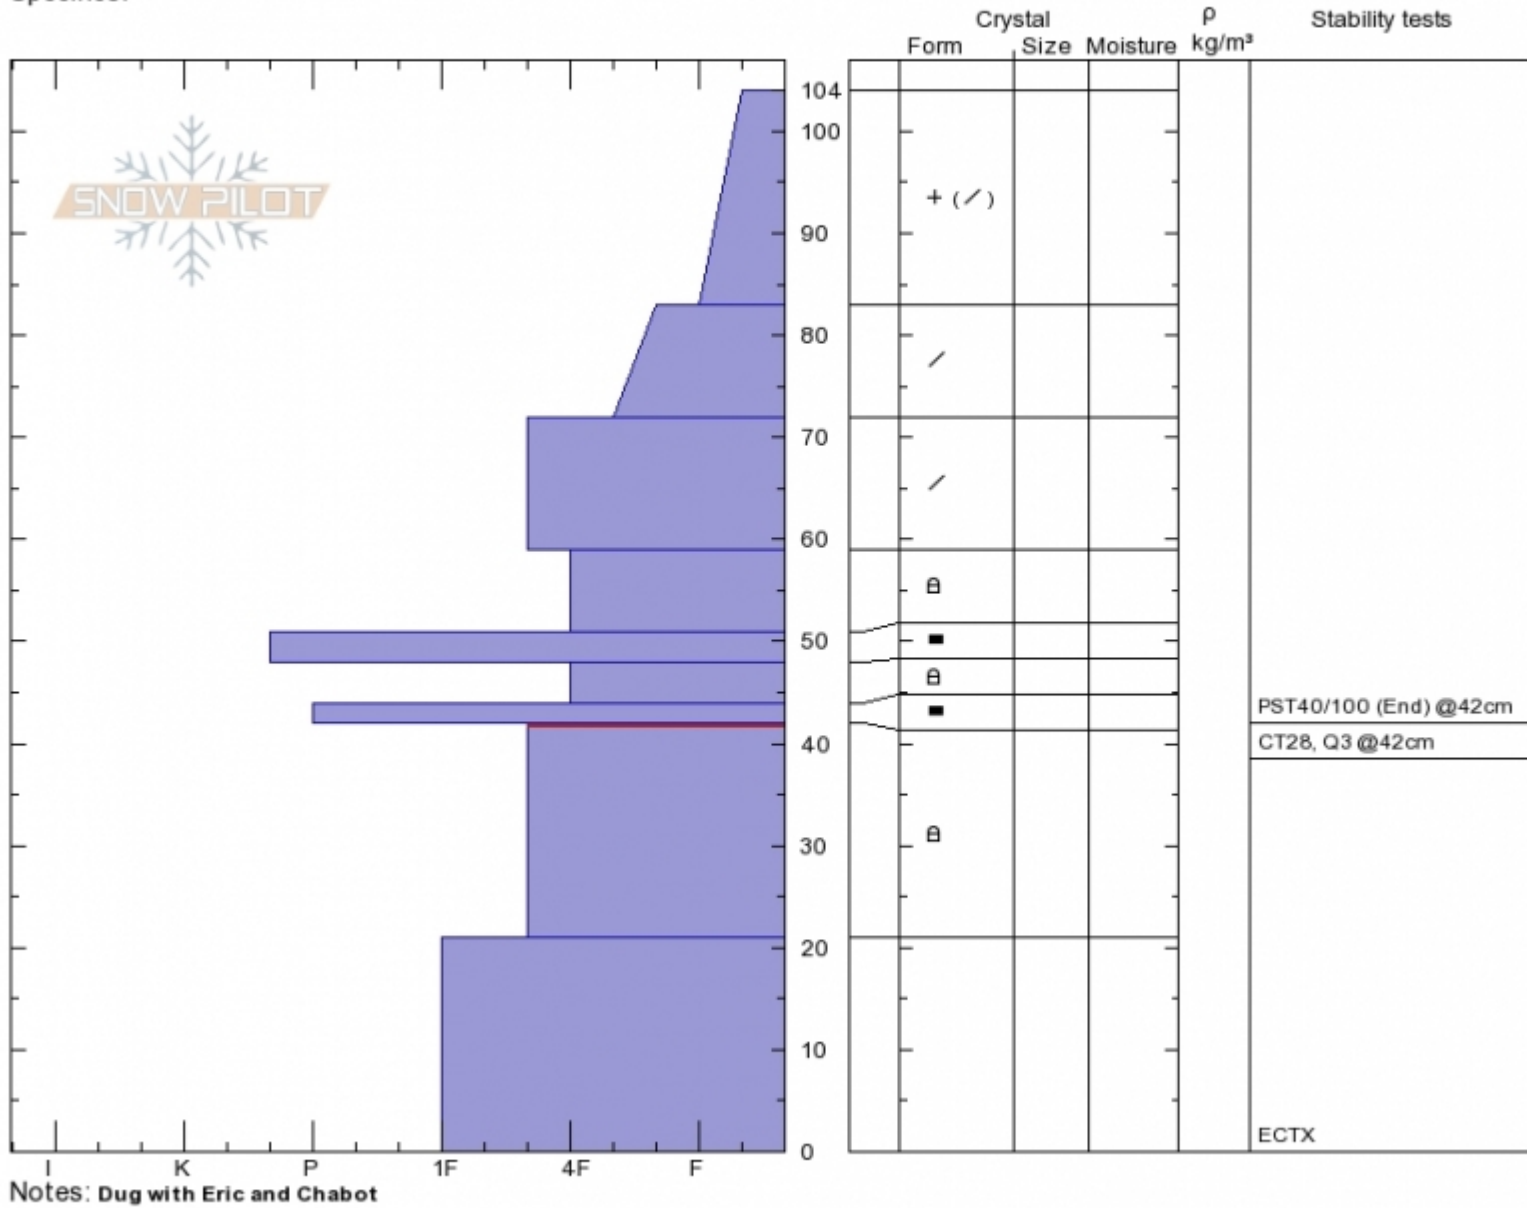

Mt. Ellis Shoulder  
Gallatin Range-N  
MT  
Elevation: 7850 ft  
Aspect: 50°  
Specifics:

Gabrielle Antonoli  
Tue Dec 19 10:20 2017  
Co-ord: 45.57388N, -110.94715W  
Slope Angle: 32°  
Wind Loading: no

Stability: **Good**  
Air Temperature: -1°C  
Sky Cover: **OVC**  
Precipitation: **NO**  
Wind: **Calm**

HS104  
Stability Test Notes  
42: CPST 40/100(End)@ 48

Layer No  
21-42: Pro

Advisory Region  
Northern Gallatin

Forecast link: [GNFAC Avalanche Advisory for Wed Dec 20, 2017](#)  
Northern Gallatin, 2017-12-20