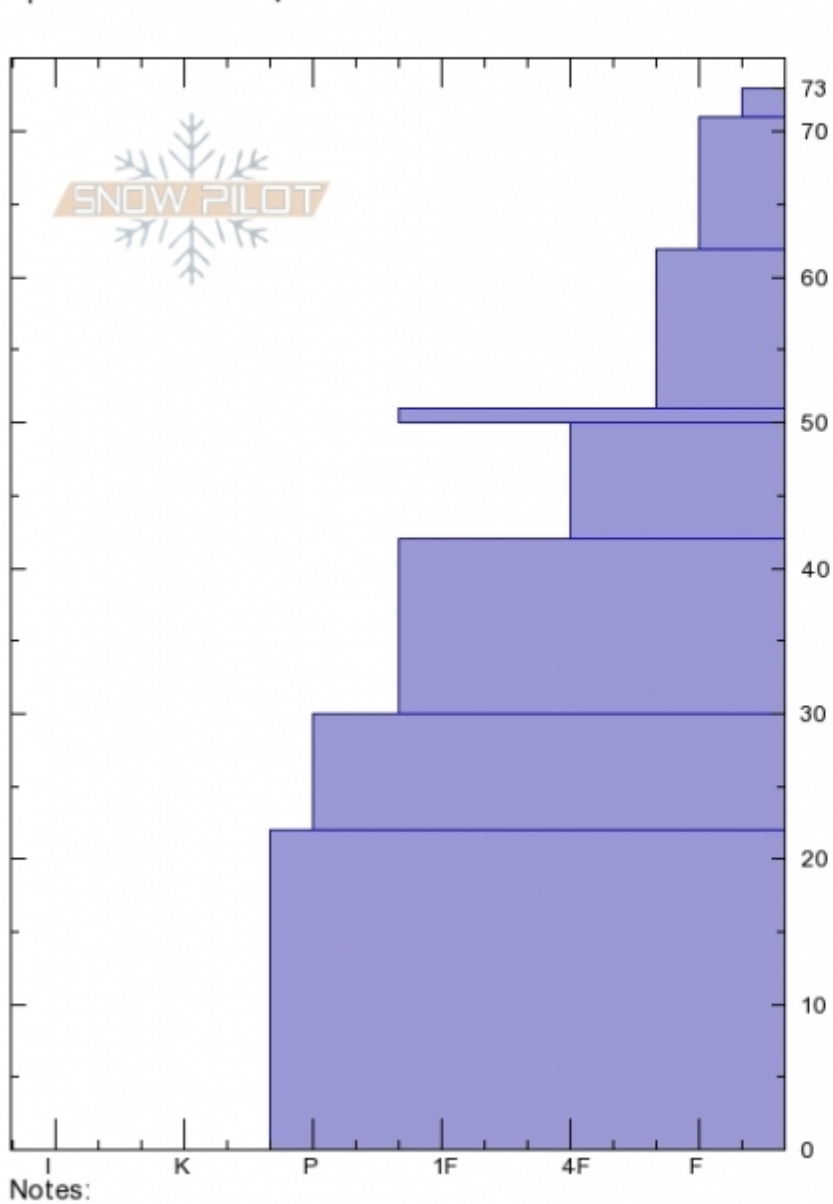

West Side Bridgers
Bridger Range
MT
 Elevation: **8200 ft**
 Aspect: **270°**
 Specifics: **We skied slope**

Eric Knoff
Wed Dec 13 00:30 2017
 Co-ord:
 Slope Angle: **33°**
 Wind Loading: **no**

Stability: **Good**
 Air Temperature: **22°C**
 Sky Cover: **OVC**
 Precipitation: **S1**
 Wind: **W Light Breeze**

HS73
Stability Test Notes

Layer No
51-62: Pro

Form	Crystal Size	Moisture	ρ kg/m ³	Stability tests
+				
☒	0.5			
☒	0.5-1			
■				CT14, Q3 @50cm
⊖	1-1.5			
•				
•				
☐				

Advisory Region
 Bridger Range
 Longitude
 -110.94W
 Latitude
 45.82N
 Bridger Range, 2017-12-16