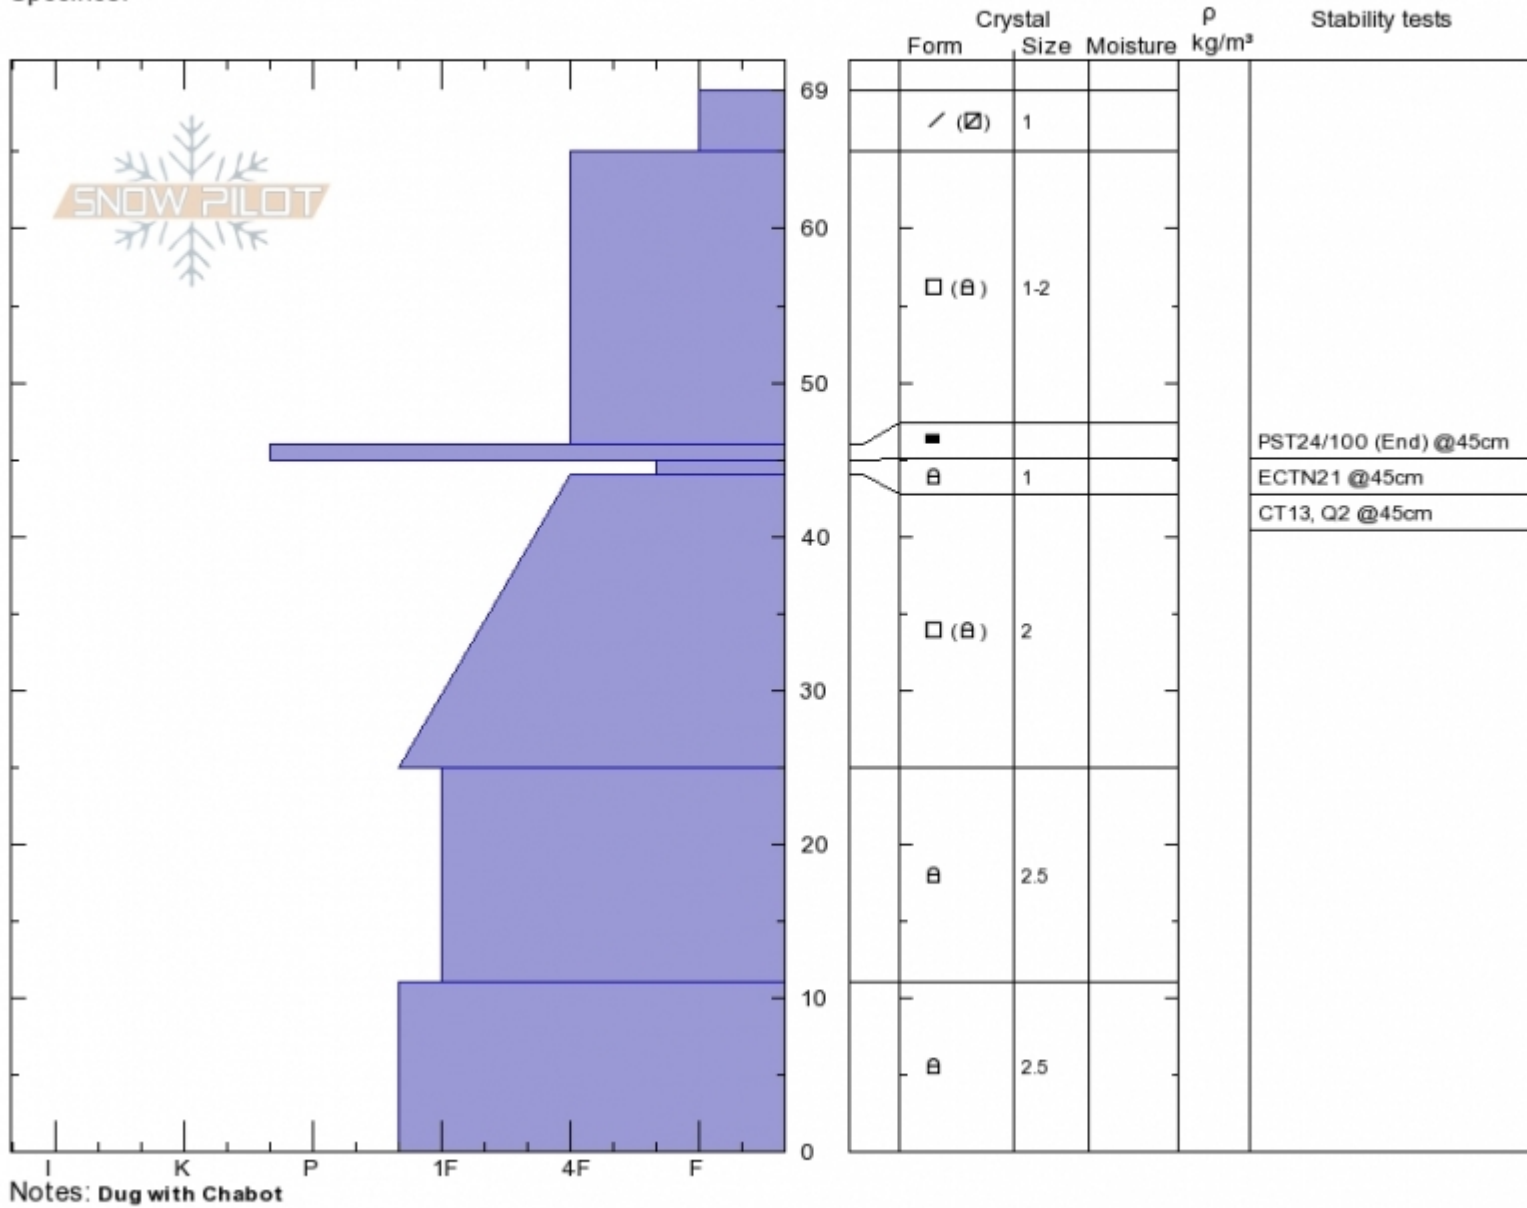

Sunlight Basin
 Madison Range-S
 MT
 Elevation: 9500 ft
 Aspect: 90°
 Specifics:

Gabrielle Antonioli
 Wed Dec 13 10:30 2017
 Co-ord: 44.97517N, -111.31390W
 Slope Angle: 25°
 Wind Loading: no

Stability: **Good**
 Air Temperature: -2°C
 Sky Cover: **OVC**
 Precipitation: **S1**
 Wind: **W Calm**

HS69
 Stability Test Notes

Layer No
 44-45: Pr

Advisory Region
 Southern Madison
 Southern Madison, 2017-12-14