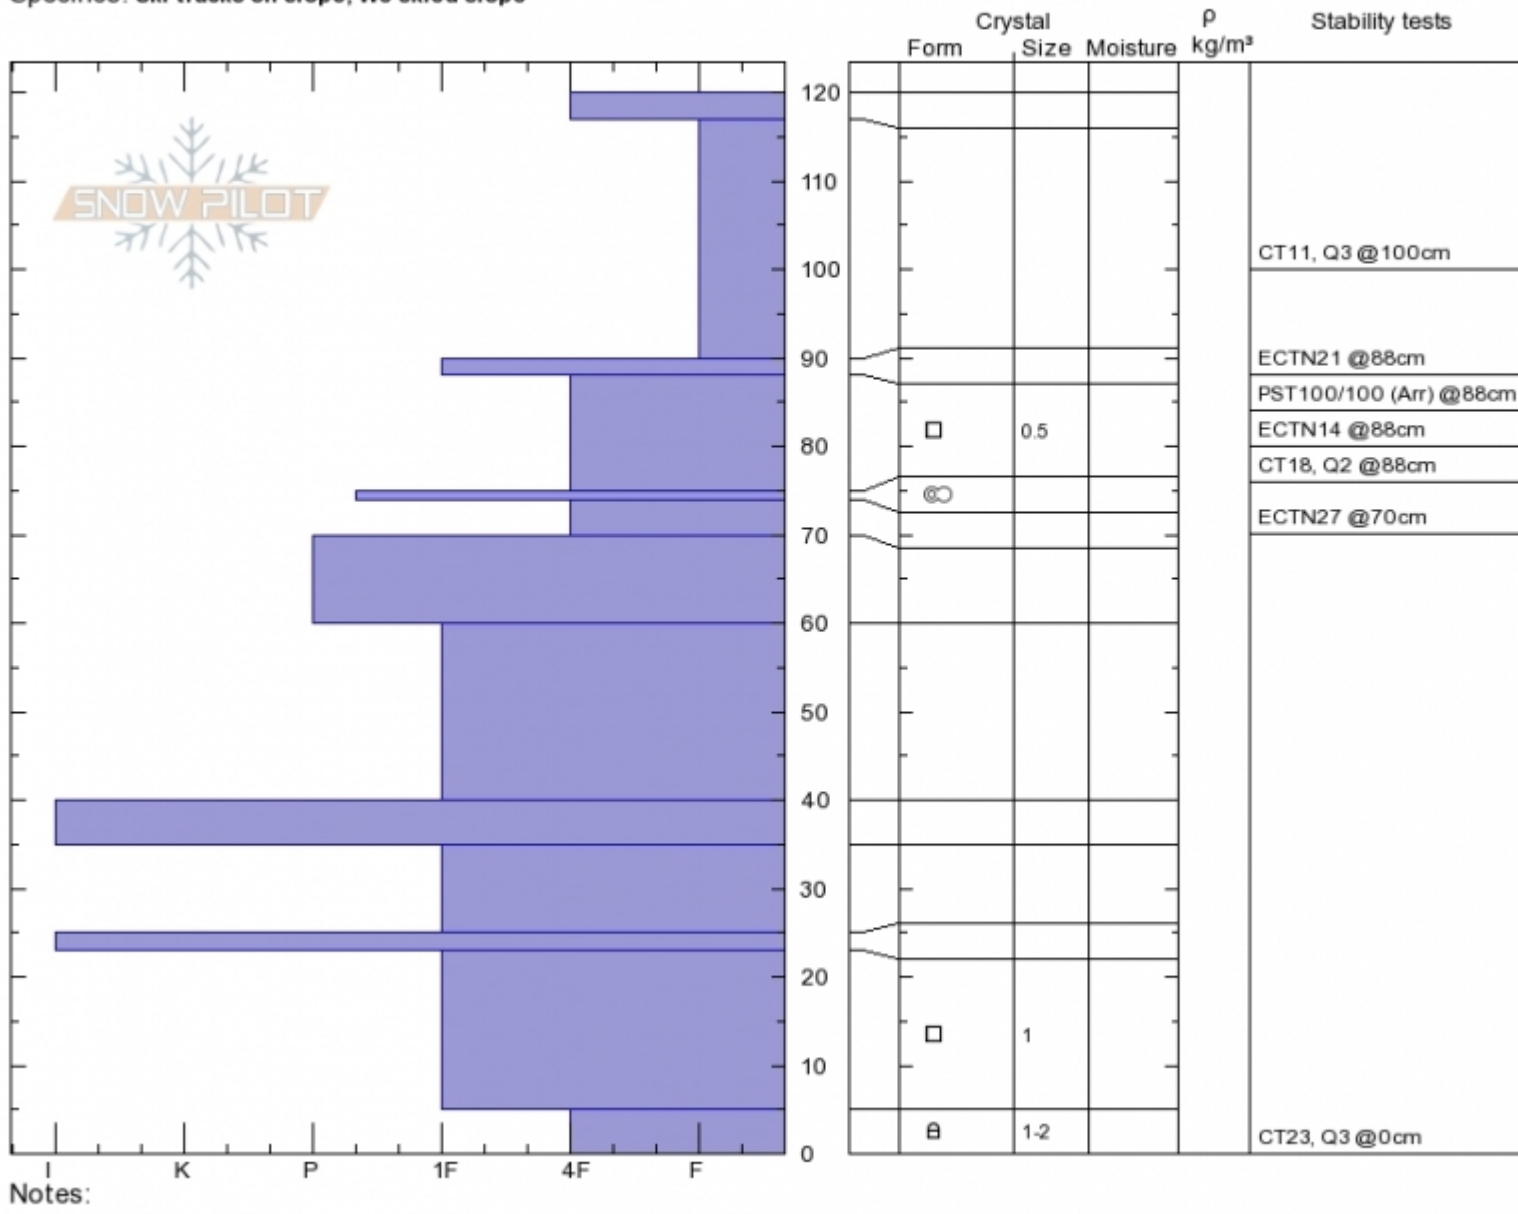

**Middle Basin**  
**Madison Range-N**  
**MT**  
 Elevation: **9320 ft**  
 Aspect: **80°**  
 Specifics: **Ski tracks on slope; We skied slope**

**Alex Marienthal**  
**Fri Dec 8 12:36 2017**  
 Co-ord: **45.33004N, -111.38216W**  
 Slope Angle: **25°**  
 Wind Loading: **no**

Stability: **Good**  
 Air Temperature:  
 Sky Cover: **CLR**  
 Precipitation: **NO**  
 Wind: **W Calm**

**HS120**  
**Stability Test Notes**

Layer No

Notes:

Advisory Region  
 Northern Madison  
 Northern Madison, 2017-12-09