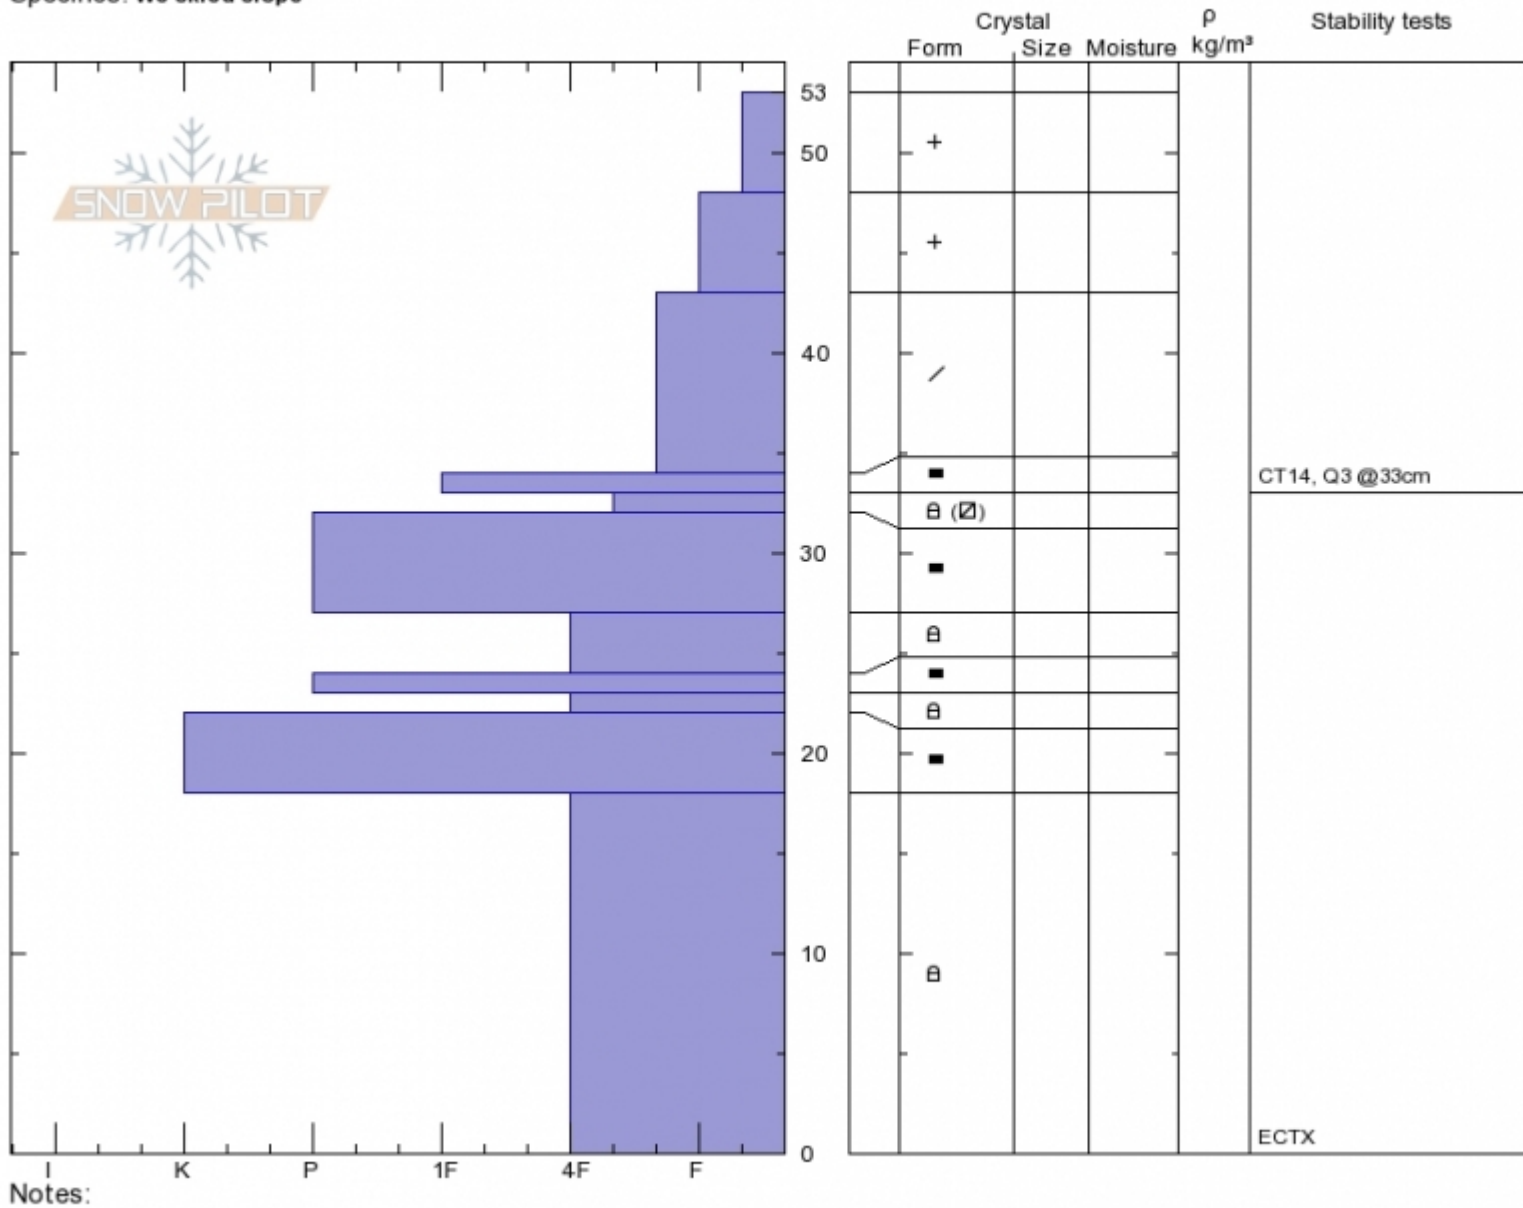

**Tepee Basin**  
**Madison Range-S**  
**MT**  
 Elevation: **8200 ft**  
 Aspect: **90°**  
 Specifics: **We skied slope**

**Eric Knoff**  
**Wed Dec 6 12:30 2017**  
 Co-ord:  
 Slope Angle: **30°**  
 Wind Loading: **no**

Stability:  
 Air Temperature: **-10°C**  
 Sky Cover: **CLR**  
 Precipitation: **NO**  
 Wind: **NW Calm**

**HS53**  
**Stability Test Notes**

Layer No  
**24-27: Pro**

Advisory Region  
 Southern Madison  
 Southern Madison, 2017-12-08