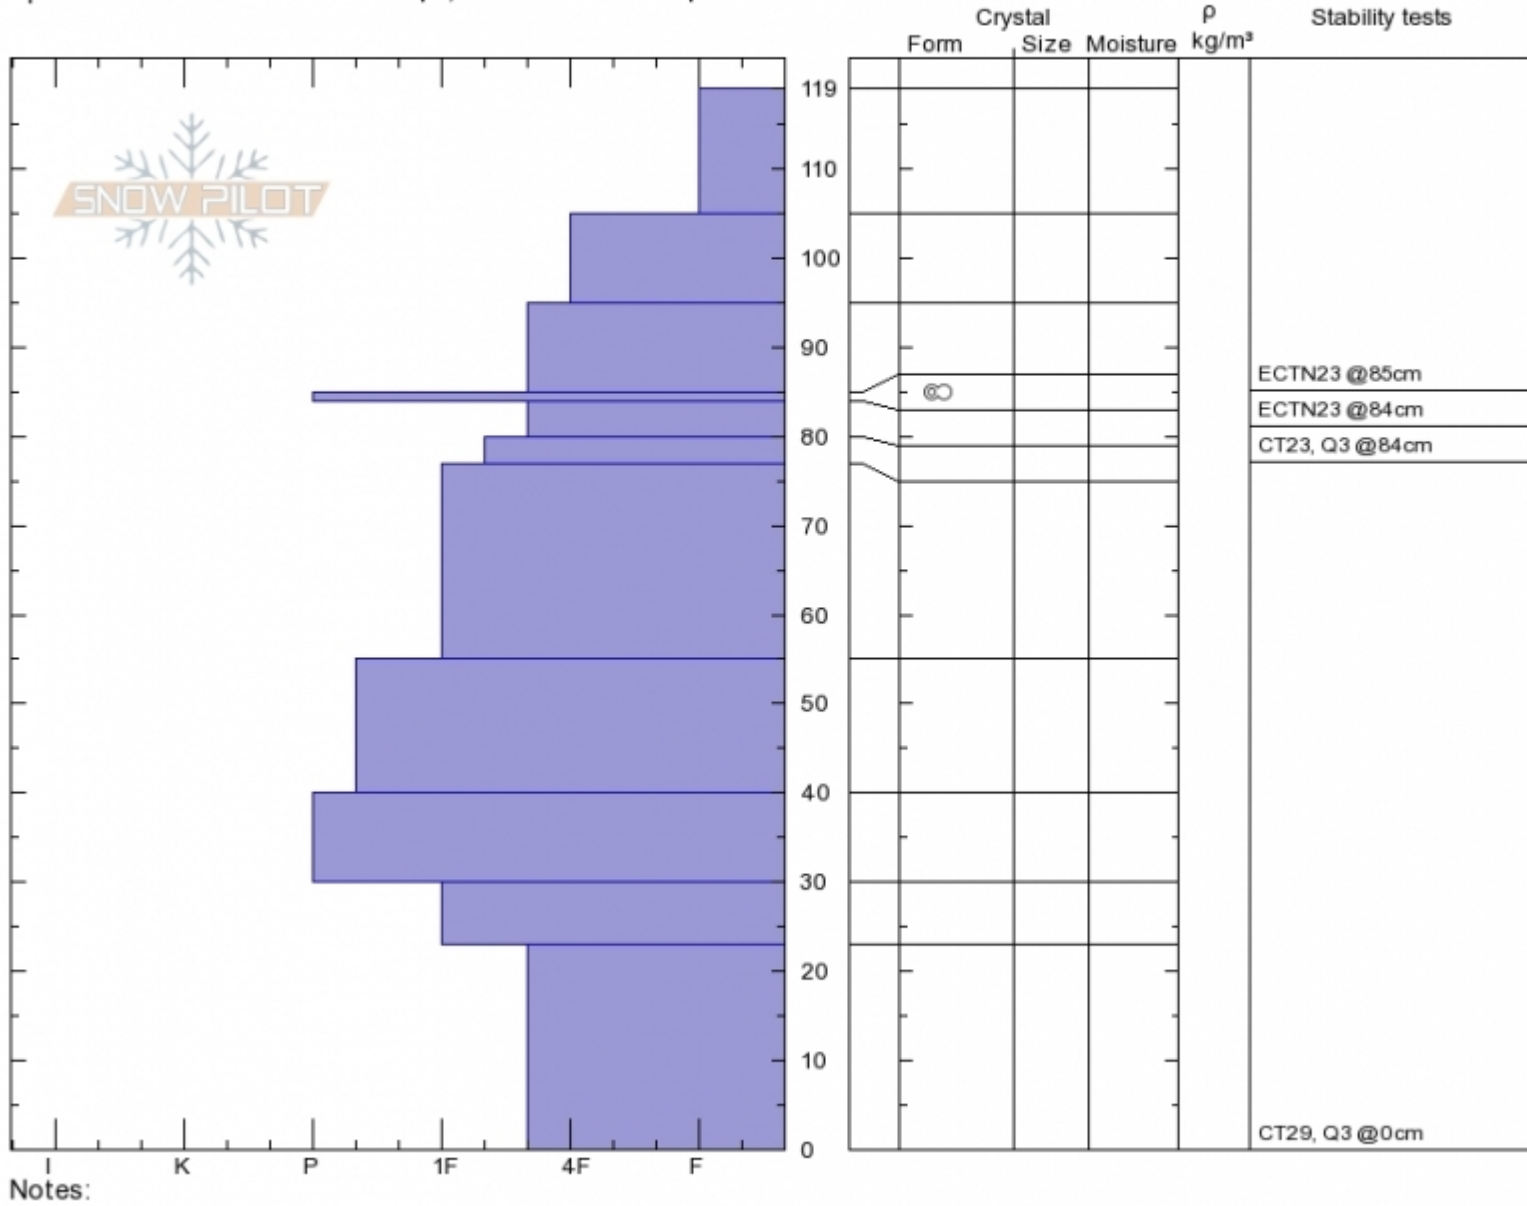

Sage Basin, TFork
Madison Range-S
MT
Elevation: 9100 ft
Aspect: 30°
Specifics: Snowmobile tracks on slope; We snowmobiled slope

Alex Marienthal
Thu Dec 7 12:30 2017
Co-ord: 44.94812N, -111.30366W
Slope Angle: 15°
Wind Loading: no

Stability: **Good**
Air Temperature:
Sky Cover: **CLR**
Precipitation: **NO**
Wind: **N Calm**

HS119
Stability Test Notes

Layer No

Advisory Region
Southern Madison
Southern Madison, 2017-12-08