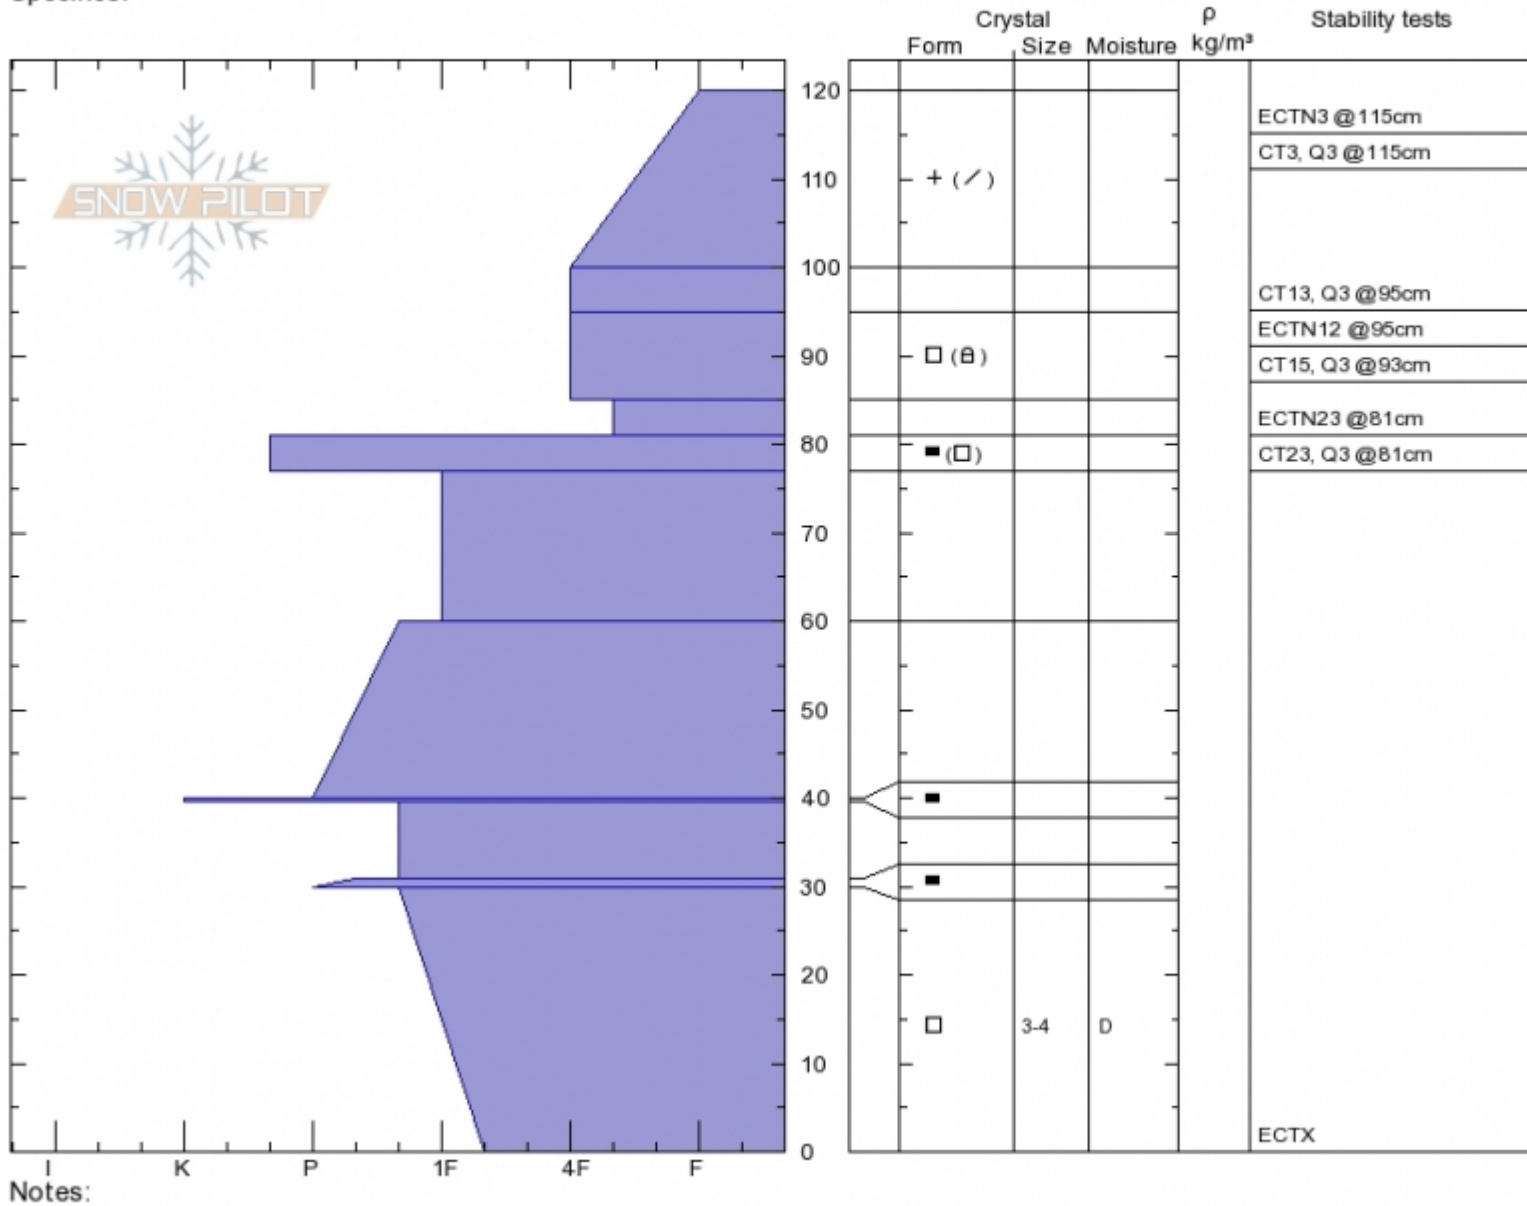

Main Fork
Gallatin Range-N
MT
 Elevation: **7844 ft**
 Aspect: **80°**
 Specifics:

Gabrielle Antonioli
Tue Dec 5 15:57 2017
 Co-ord: **45.40755N, -110.95889W**
 Slope Angle: **25°**
 Wind Loading: **no**

Stability: **Good**
 Air Temperature: **-15°C**
 Sky Cover: **CLR**
 Precipitation: **NO**
 Wind: **W Light Breeze**

HS120 SP30
Stability Test Notes

Layer No
85-95: Pr

Advisory Region
 Northern Gallatin
 Longitude
 -110.96W
 Latitude
 45.41N
 Northern Gallatin, 2017-12-05