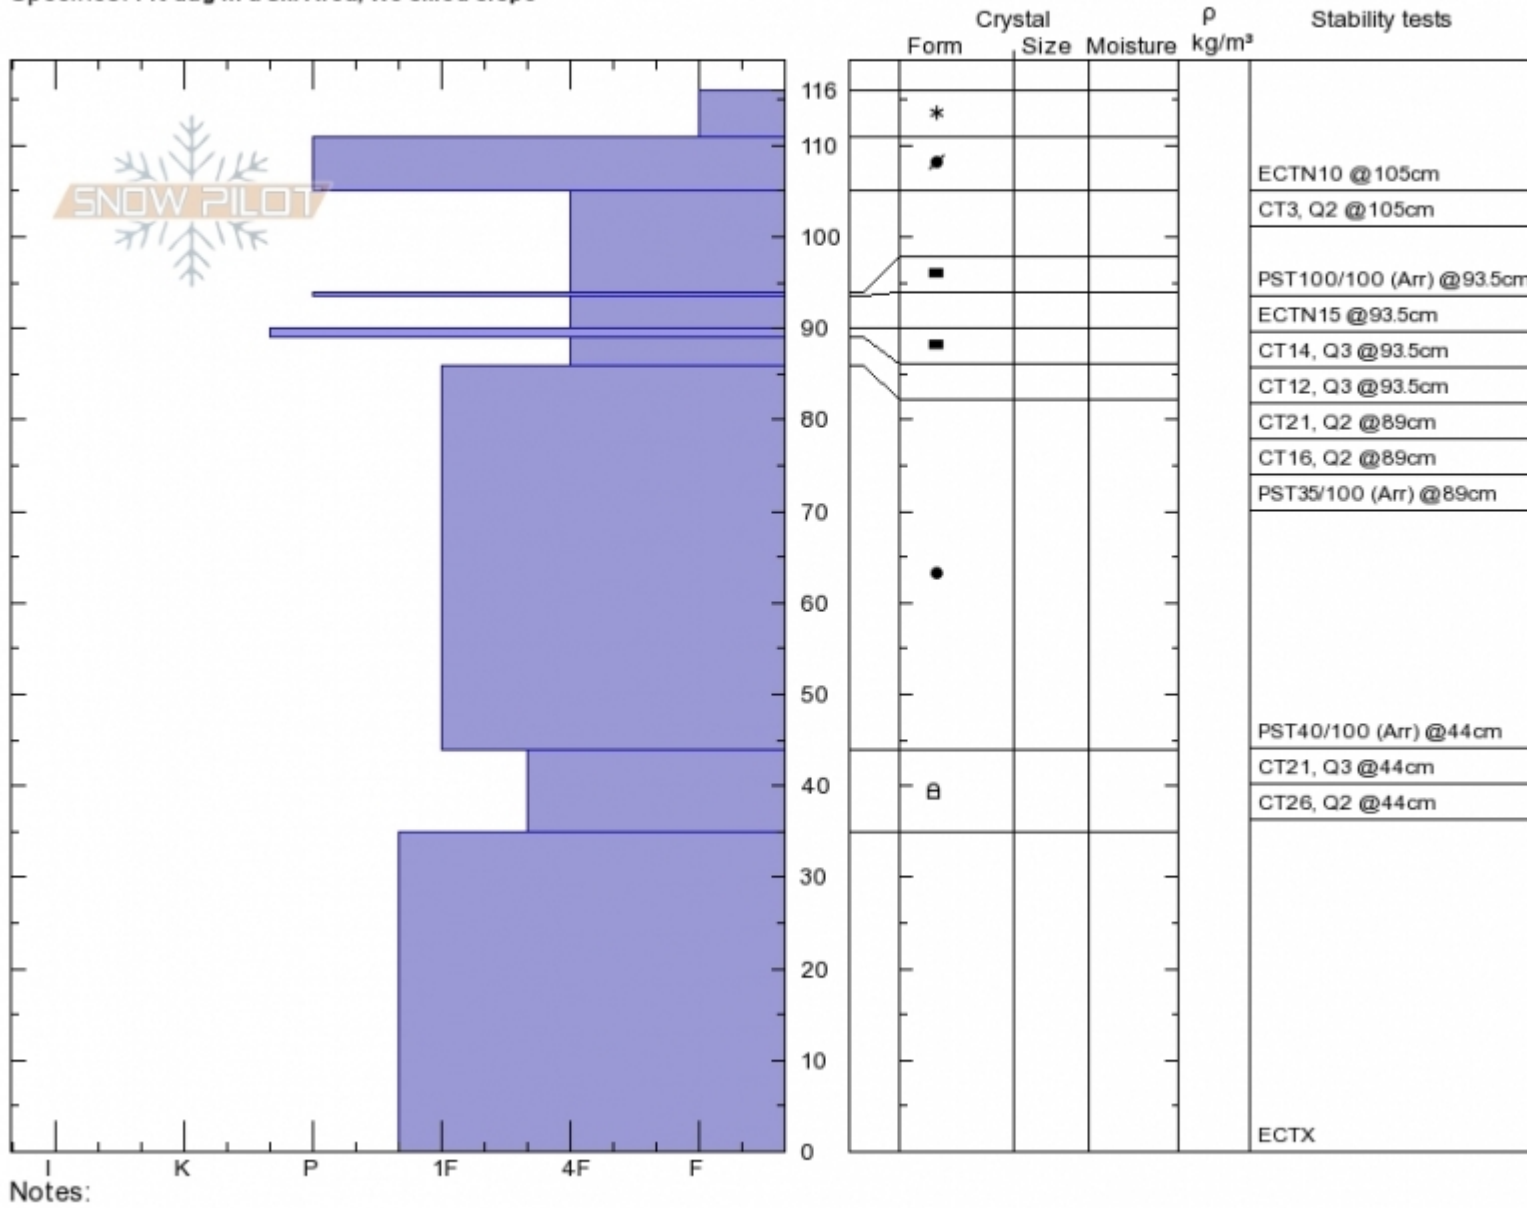

Pioneer Mtn. Y.C.
 Madison Range-N
 MT
 Elevation: 9300 ft
 Aspect: 40°
 Specifics: Pit dug in a Ski Area; We skied slope

Alex Marienthal
 Fri Dec 1 11:30 2017
 Co-ord: 45.23385N, -111.44794W
 Slope Angle: 25°
 Wind Loading: previous

Stability: **Good**
 Air Temperature:
 Sky Cover: **FEW**
 Precipitation: **NO**
 Wind: **Calm**

HS116
 Stability Test Notes

Layer No

Notes:
 Advisory Region
 Northern Madison
 Northern Madison, 2017-12-01