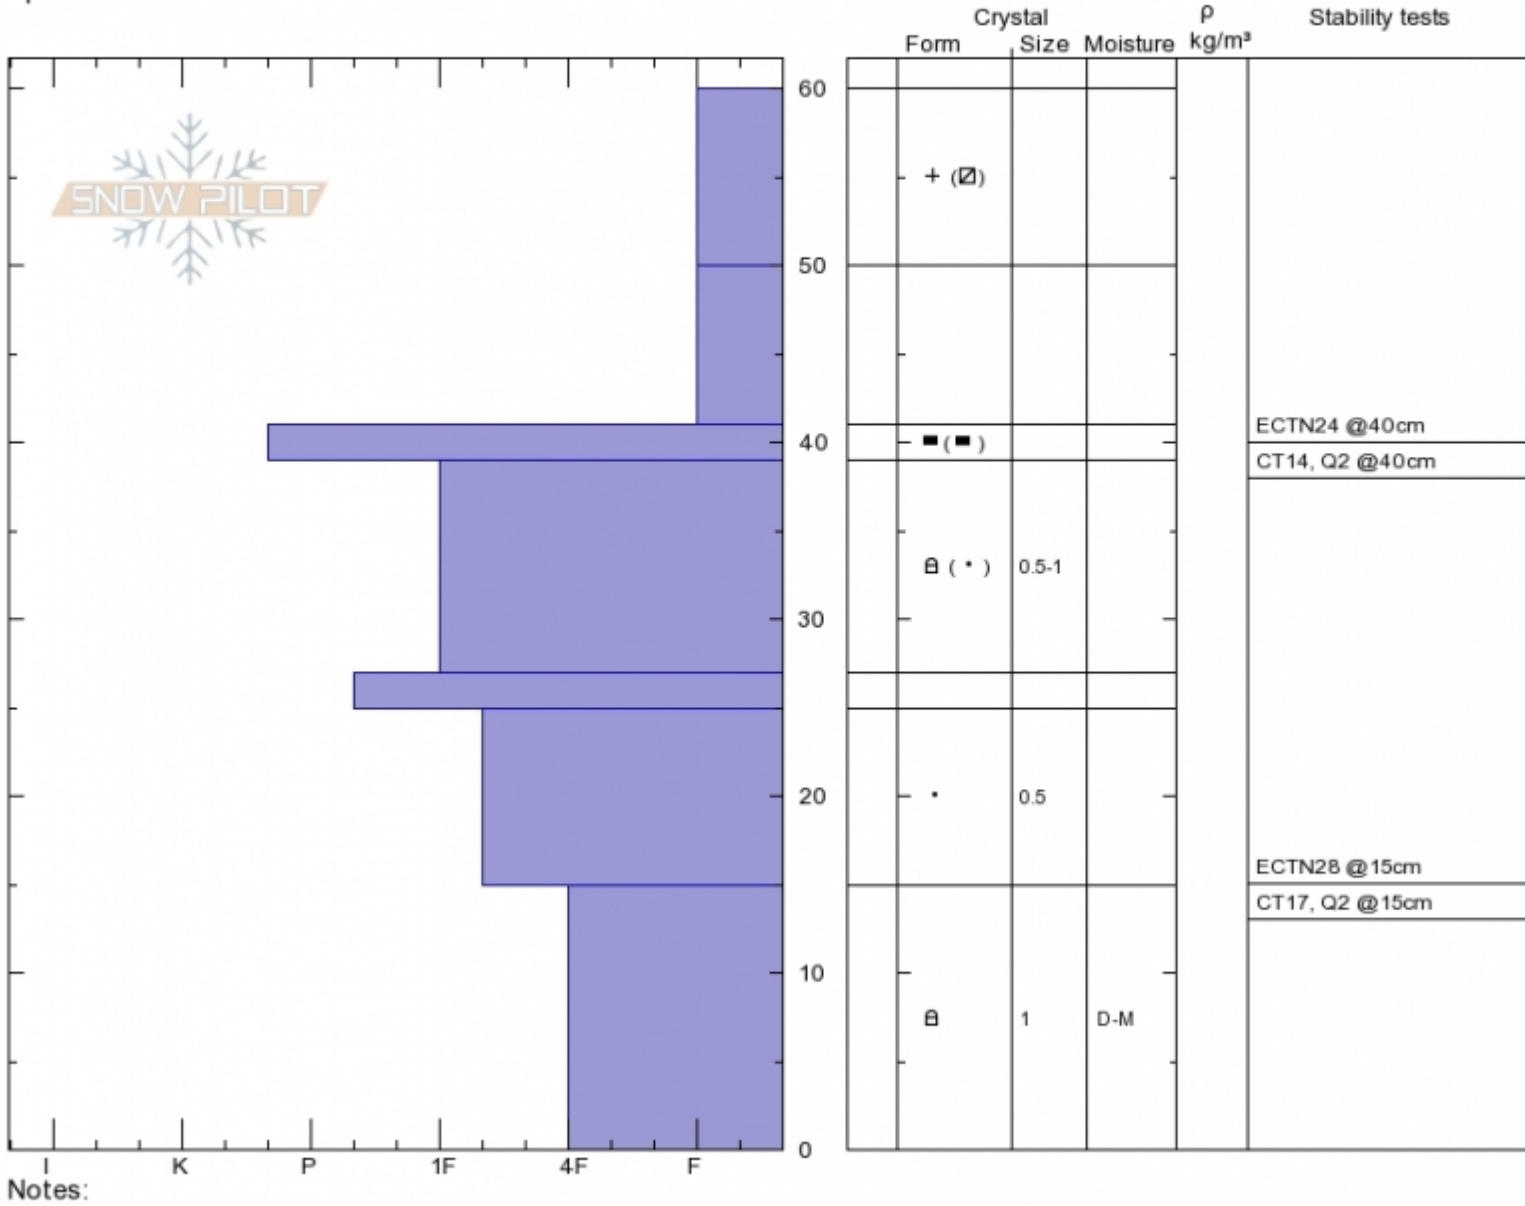

**Ski Hill, Lionhead**  
**Lionhead Range**  
**MT**  
 Elevation: **8000 ft**  
 Aspect: **50°**  
 Specifics:

**Gabrielle Antonioli**  
**Tue Nov 28 11:00 2017**  
 Co-ord: **44.70340N, -111.29717W**  
 Slope Angle: **27°**  
 Wind Loading: **no**

Stability: **Good**  
 Air Temperature: **-4°C**  
 Sky Cover: **SCT**  
 Precipitation: **NO**  
 Wind: **SW Calm**

**HS60 SP10**  
**Stability Test Notes**

Layer No

Advisory Region  
 Lionhead Range  
 Longitude  
 -111.30W  
 Latitude  
 44.70N  
 Lionhead Range, 2017-11-28