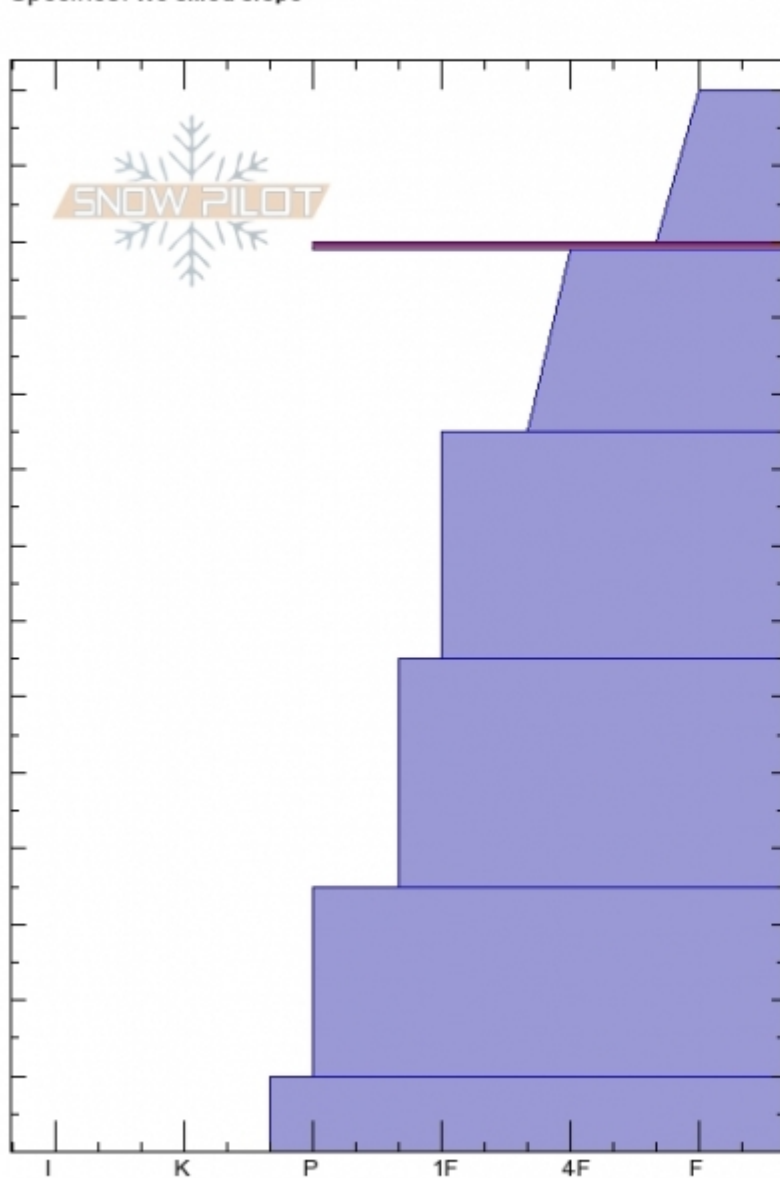

Top of Scotch Bonnet
Cooke City
MT
 Elevation: **10180 ft**
 Aspect: **104°**
 Specifics: **We skied slope**

Doug Chabot-Admin
Tue Nov 21 15:10 2017
 Co-ord: **45.07198N, -109.94456W**
 Slope Angle: **33°**
 Wind Loading: **no**

Stability: **Very Good**
 Air Temperature:
 Sky Cover: **BKN**
 Precipitation: **NO**
 Wind: **W Light Breeze**

HS140
Stability Test Notes

Layer No
119-120: F

Notes: Good looking snowpack.

Depth (cm)	Crystal		Moisture	ρ kg/m³	Stability tests
	Form	Size			
130	+				
120	■				ECTN12 @120cm
110	/				CT11, Q2 @120cm
80	•				
50	•				
20	•				
5	■				