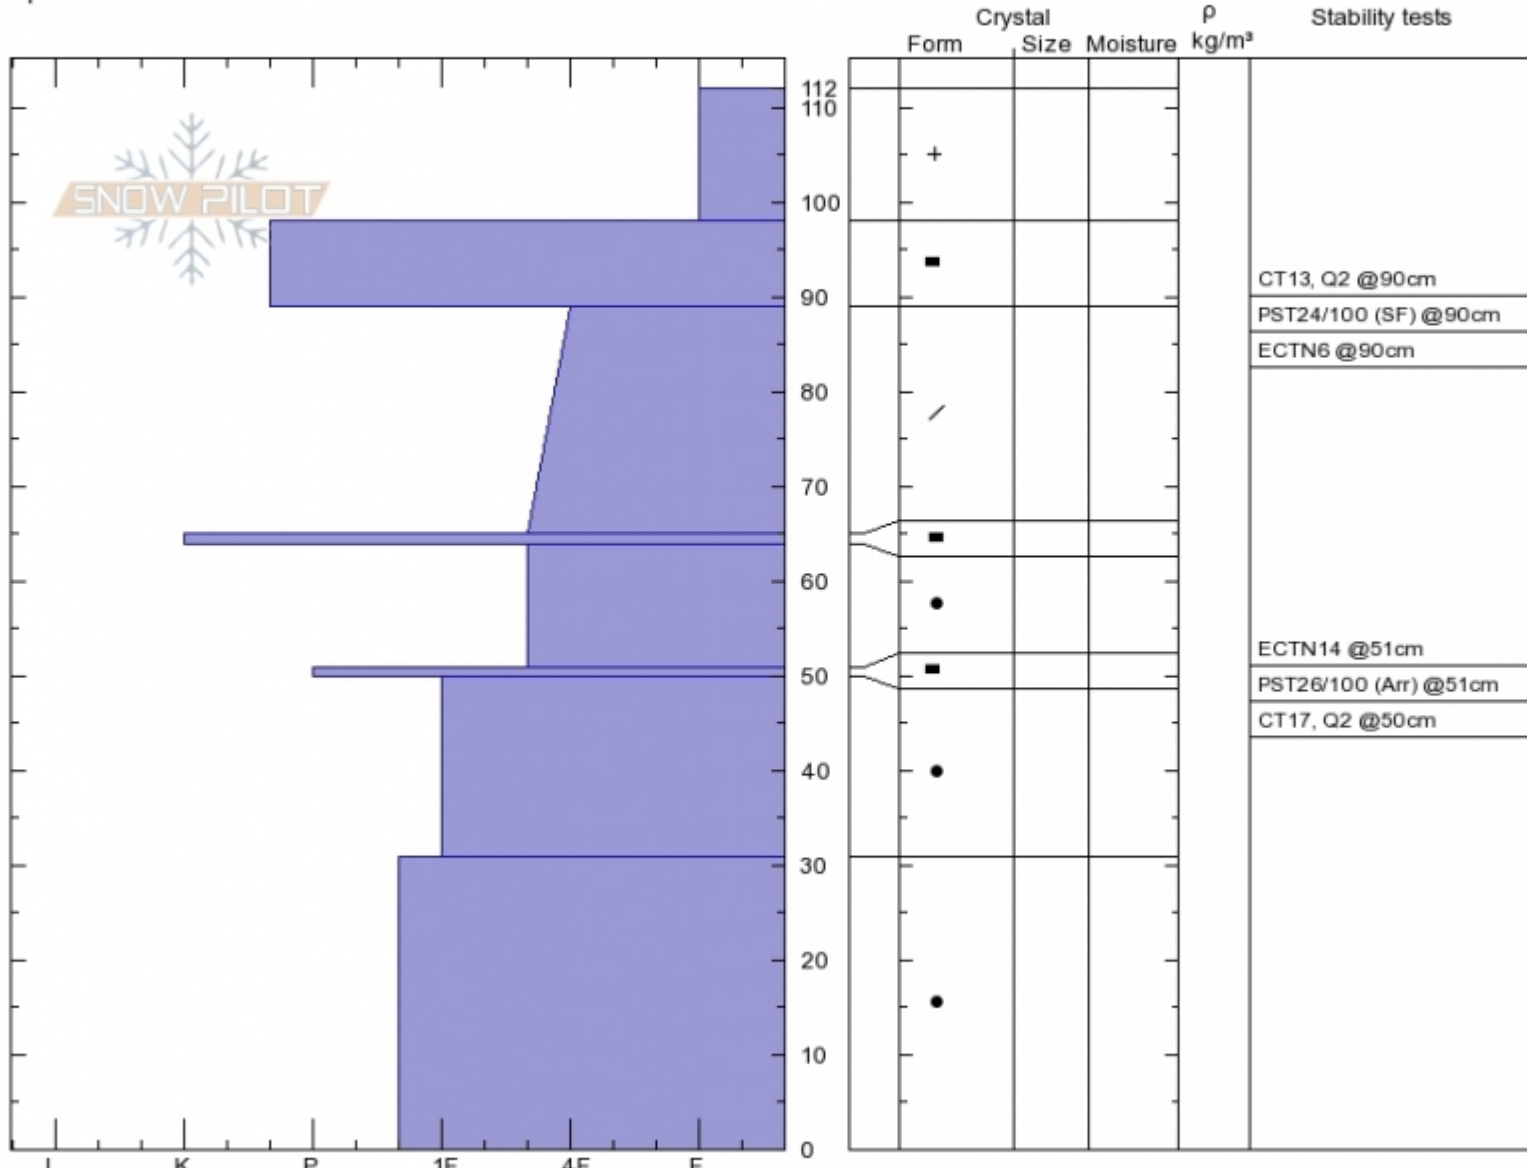

Rasta Chute
Cooke City
MT
 Elevation: **9893 ft**
 Aspect: **190°**
 Specifics:

Doug Chabot-Admin
Tue Nov 21 14:20 2017
 Co-ord: **45.07136N, -109.94474W**
 Slope Angle: **33°**
 Wind Loading: **no**

Stability: **Good**
 Air Temperature:
 Sky Cover: **BKN**
 Precipitation: **NO**
 Wind: **W Light Breeze**

HS112
Stability Test Notes

Layer No
89-98: Pr
50-51: de

Notes: Less deep, but still a good structure and stable snowpack. CPST 24/100 SF 90 cm's. CPST 60/100 arr 51 cm's.

Advisory Region
 Cooke City
 Cooke City, 2017-11-21