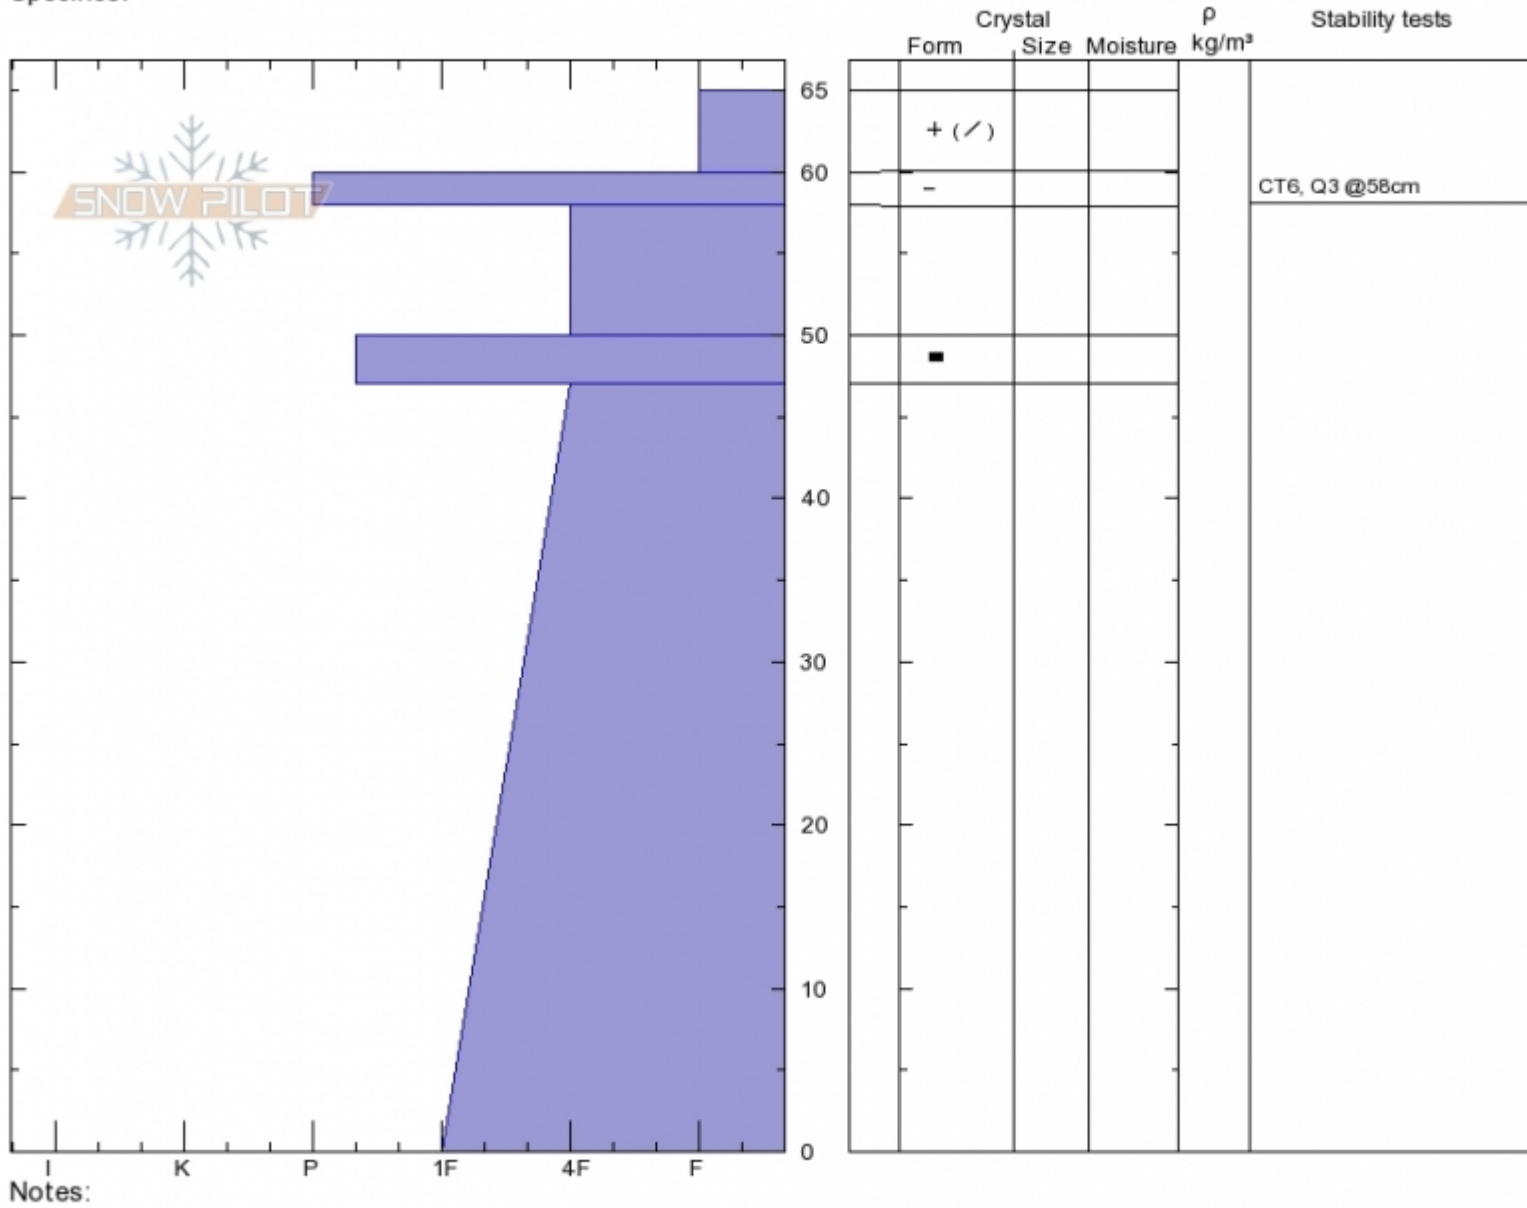

Pommel Lift
Bridger Range
MT
 Elevation: **8200 ft**
 Aspect: **SE**
 Specifics:

Spencer Jonas
Sat Nov 18 15:45 2017
 Co-ord: **45.81714N, -110.92629W**
 Slope Angle: **27°**
 Wind Loading:

Stability:
 Air Temperature:
 Sky Cover: **SCT**
 Precipitation: **NO**
 Wind: **Light Breeze**

HS65
Stability Test Notes

Layer No

Advisory Region
 Bridger Range
 Bridger Range, 2017-11-20