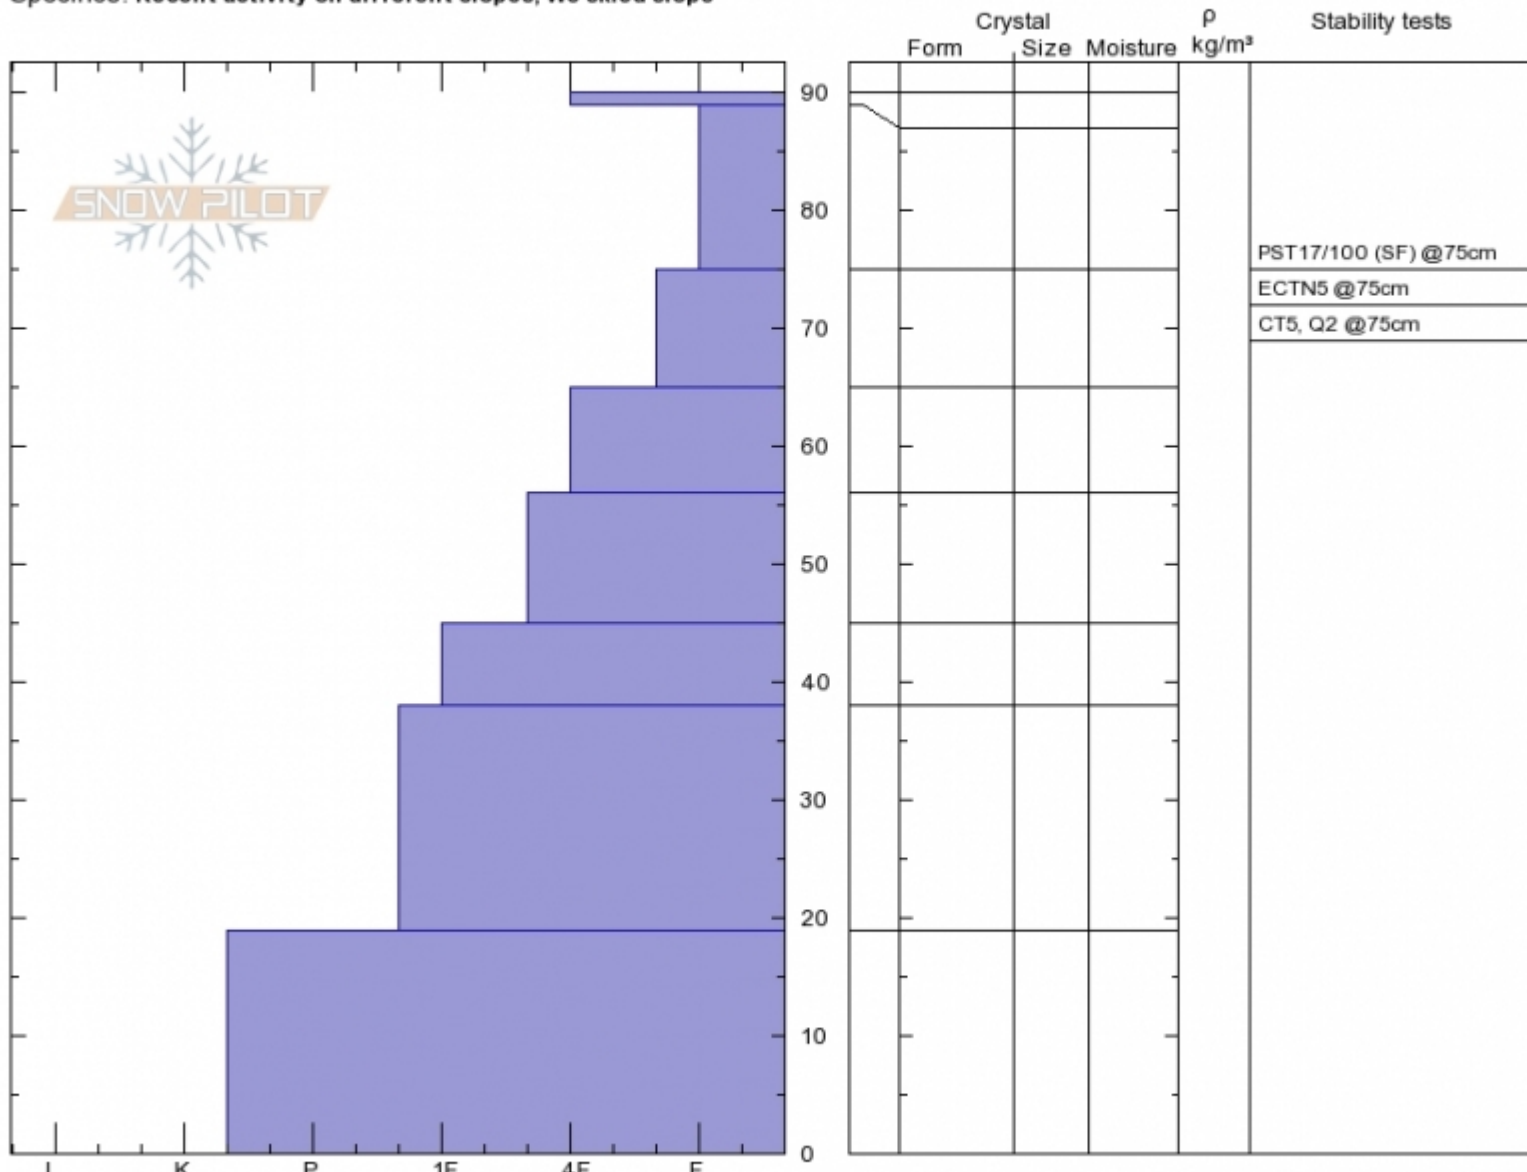

**Sept. Bowl Fairy Lk.**  
**Bridger Range**  
**MT**  
 Elevation: **8600 ft**  
 Aspect: **80°**  
 Specifics: **Recent activity on different slopes; We skied slope**

**Alex Marienthal**  
**Wed Nov 15 11:11 2017**  
 Co-ord: **45.90954N, -110.97268W**  
 Slope Angle: **31°**  
 Wind Loading: **no**

Stability: **Good**  
 Air Temperature: **-3°C**  
 Sky Cover: **SCT**  
 Precipitation: **NO**  
 Wind: **W Moderate**

HS90  
 Stability Test Notes  
**75: CPST 14/100(SF)**

Layer No

Notes: Stable snow here. Found unstable wind slabs, and ECTP above basal crust 500' higher.